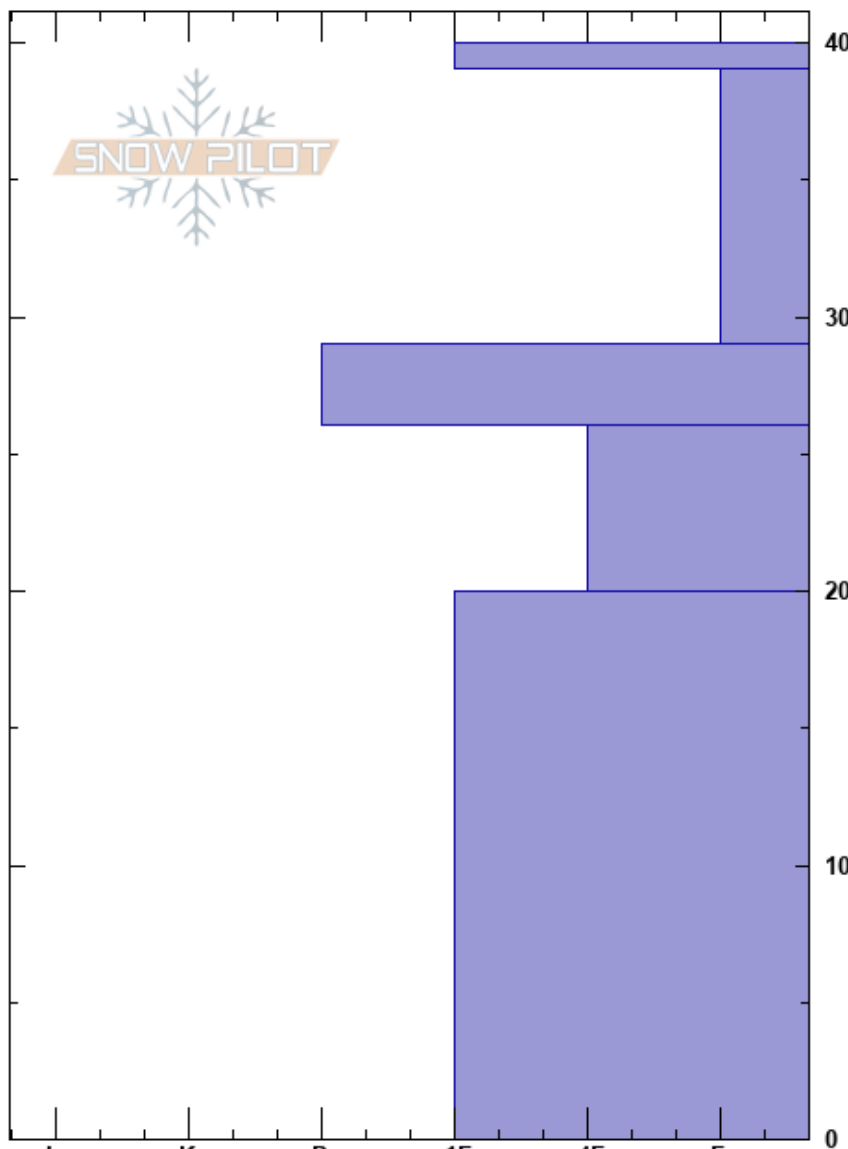

Mid-Dead Tree
 Central Wasatch
 UT
Elevation: 9200 ft
Aspect: 290°
Specifics: We skied slope

mark saurer
 11/20/2024 - 2:00pm
Co-ord: 40.61601N, -111.54363W
Slope Angle: 33°
Wind Loading: previous

Stability: Very Good **HS:**40
Air Temperature: -2°C
Sky Cover: SCT
Precipitation: NO
Wind: SW Moderate

Layer Notes:
 40-39cm: wind board
 29-26cm: from Nov 10 warm spell
 26-20cm: some preserved grpl
 26-20cm: Problematic layer
 20-0cm: seems frozen

Crystal Form	Crystal Size	Moisture	ρ kg/m ³	Stability tests & Layer comments
-				40-39cm: wind board
+				
-				29-26cm: from Nov 10 warm spell
□ (X)	1(2)			← STE @25cm on Fc under cr 26-20cm: some preserved grpl
□	2			20-0cm: seems frozen