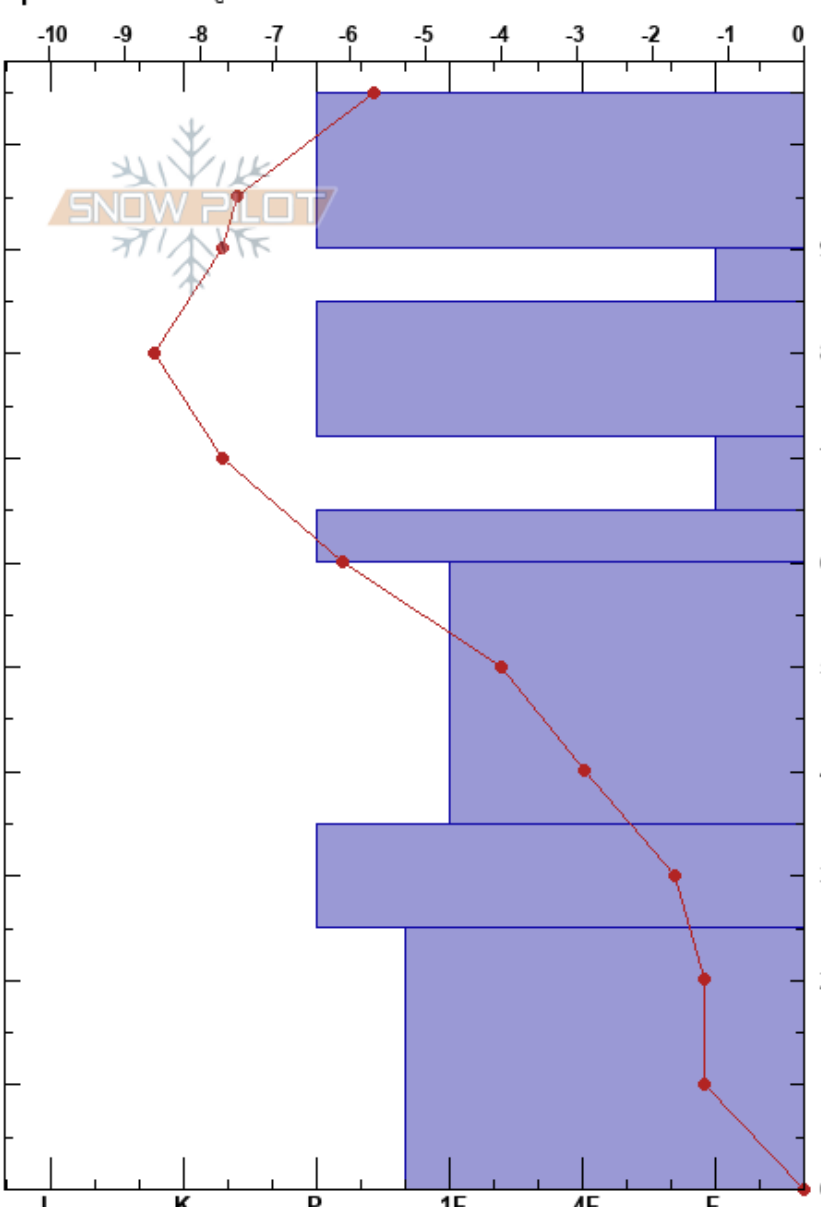

Talking Mtn
 La Sal Mountains
 UT
 Elevation: 11200 ft
 Aspect: NW
 Specifics: Cracking

Chris Benson
 11/23/2024 - 2:00pm
 Co-ord: 12S 653273W 4256688N
 Slope Angle: 32°
 Wind Loading: previous

Stability: **HS:105**
 Air Temperature: 0°C
 Sky Cover: SCT
 Precipitation: NO
 Wind: SW Strong
PF:2 90-85cm:Problematic layer
PS:0

Elev (cm)	Crystal		Moisture	ρ kg/m ³	Stability tests & Layer comments
	Form	Size			
105	□	1			
90	⊠	1			←ECTP11 @90cm
70	□	1			←ECTP21 @70cm
60	⊠				
50	□	1			
30	.				
10	□	1			

Notes: