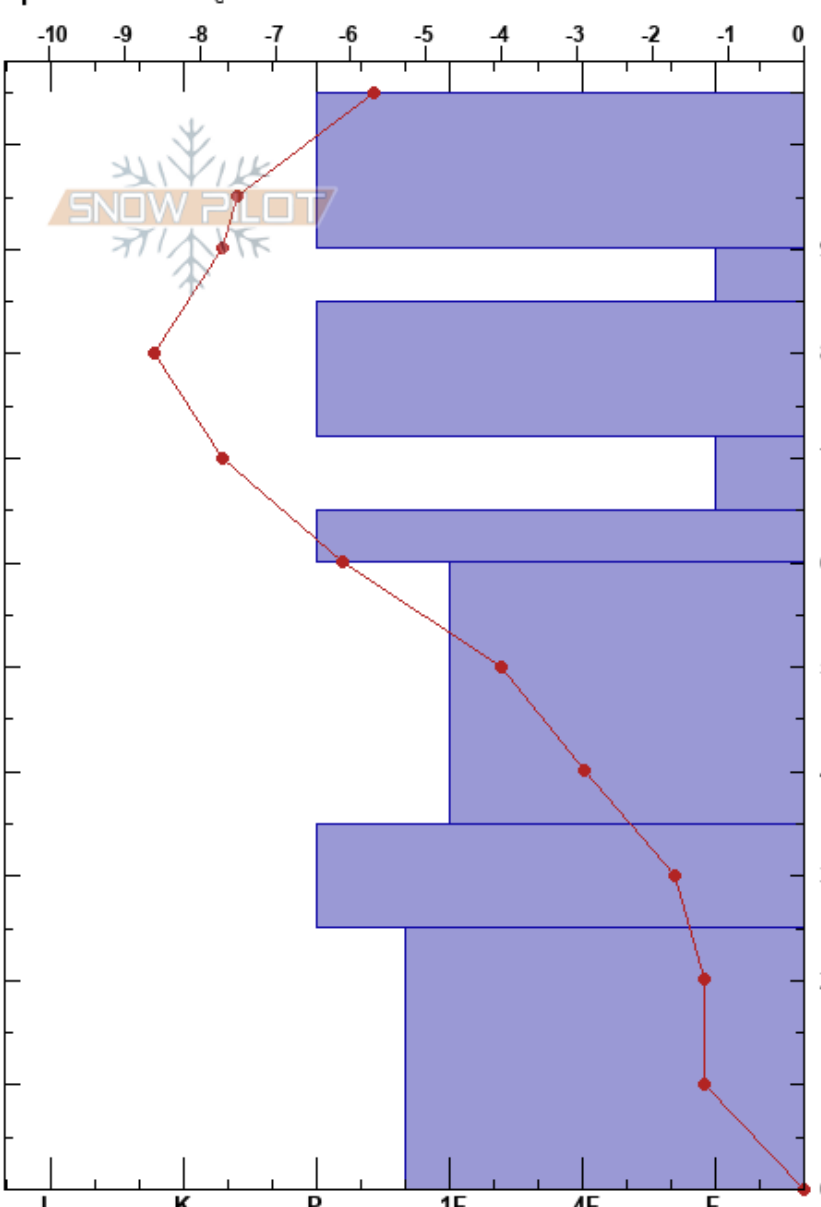

Talking Mtn
 La Sal Mountains
 UT
 Elevation: 11200 ft
 Aspect: NW
 Specifics: Cracking

Chris Benson
 11/23/2024 - 2:00pm
 Co-ord: 12S 653273W 4256688N
 Slope Angle: 32°
 Wind Loading: previous

Stability:
 Air Temperature: 0°C
 Sky Cover: SCT
 Precipitation: NO
 Wind: SW Strong

HS:105
 PF:2
 PS:0
 90-85cm: Problematic layer

Elevation (cm)	Crystal		Moisture	ρ kg/m ³	Stability tests & Layer comments
	Form	Size			
105	□	1			
100	•				
90	◻	1			← ECTP11 @90cm
80	•				
70	□	1			← ECTP21 @70cm
60	•				
50	□	1			
40					
30	•				
20					
10	□	1			
0					