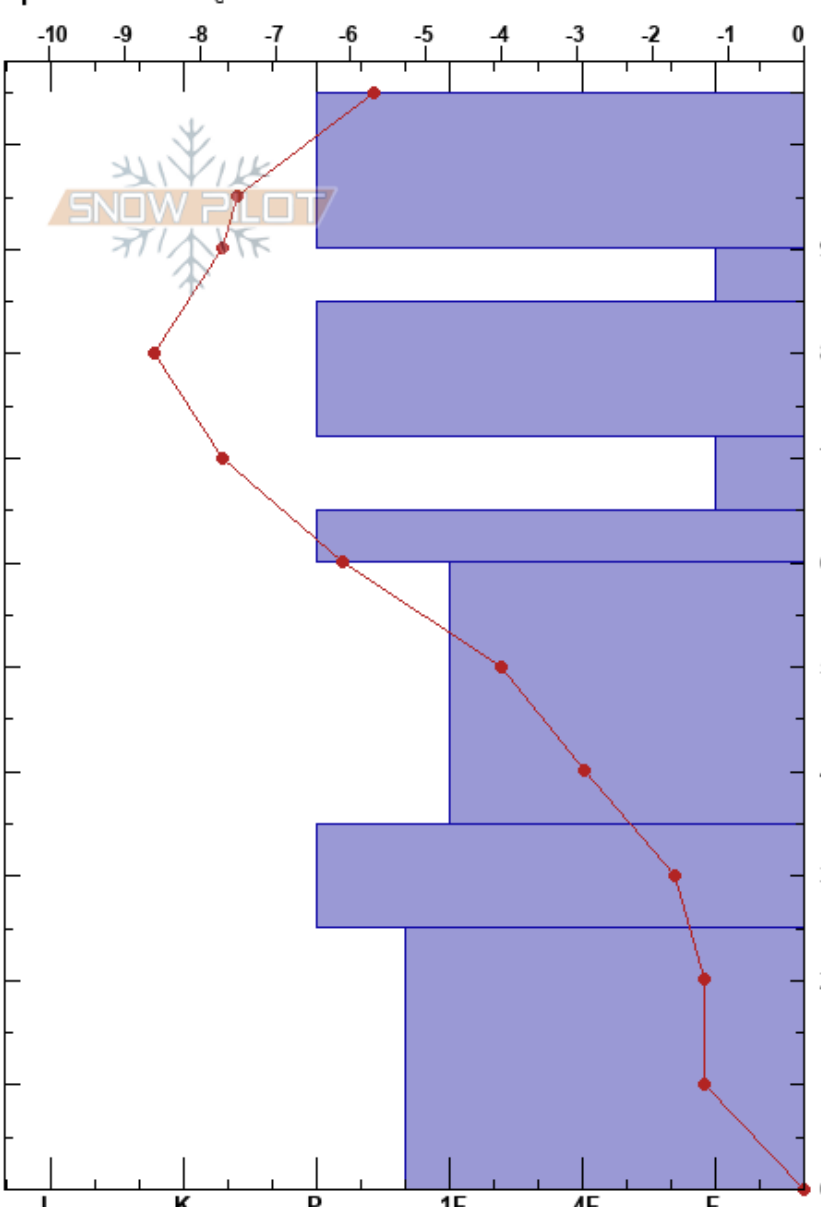

Talking Mtn
 La Sal Mountains
 UT
 Elevation: 11200 ft
 Aspect: NW
 Specifics: Cracking

Chris Benson
 11/23/2024 - 2:00pm
 Co-ord: 12S 653273W 4256688N
 Slope Angle: 32°
 Wind Loading: previous

Stability: **HS:105**
 Air Temperature: 0°C
 Sky Cover: SCT
 Precipitation: NO
 Wind: SW Strong
PF:2 90-85cm:Problematic layer
PS:0

Elevation (cm)	Crystal		Moisture	ρ kg/m ³	Stability tests & Layer comments
	Form	Size			
105	□	1			
100	•				
90	◻	1			←ECTP11 @90cm
80	•				
70	□	1			←ECTP21 @70cm
60	•				
50	□	1			
40					
30	•				
20					
10	□	1			
0					