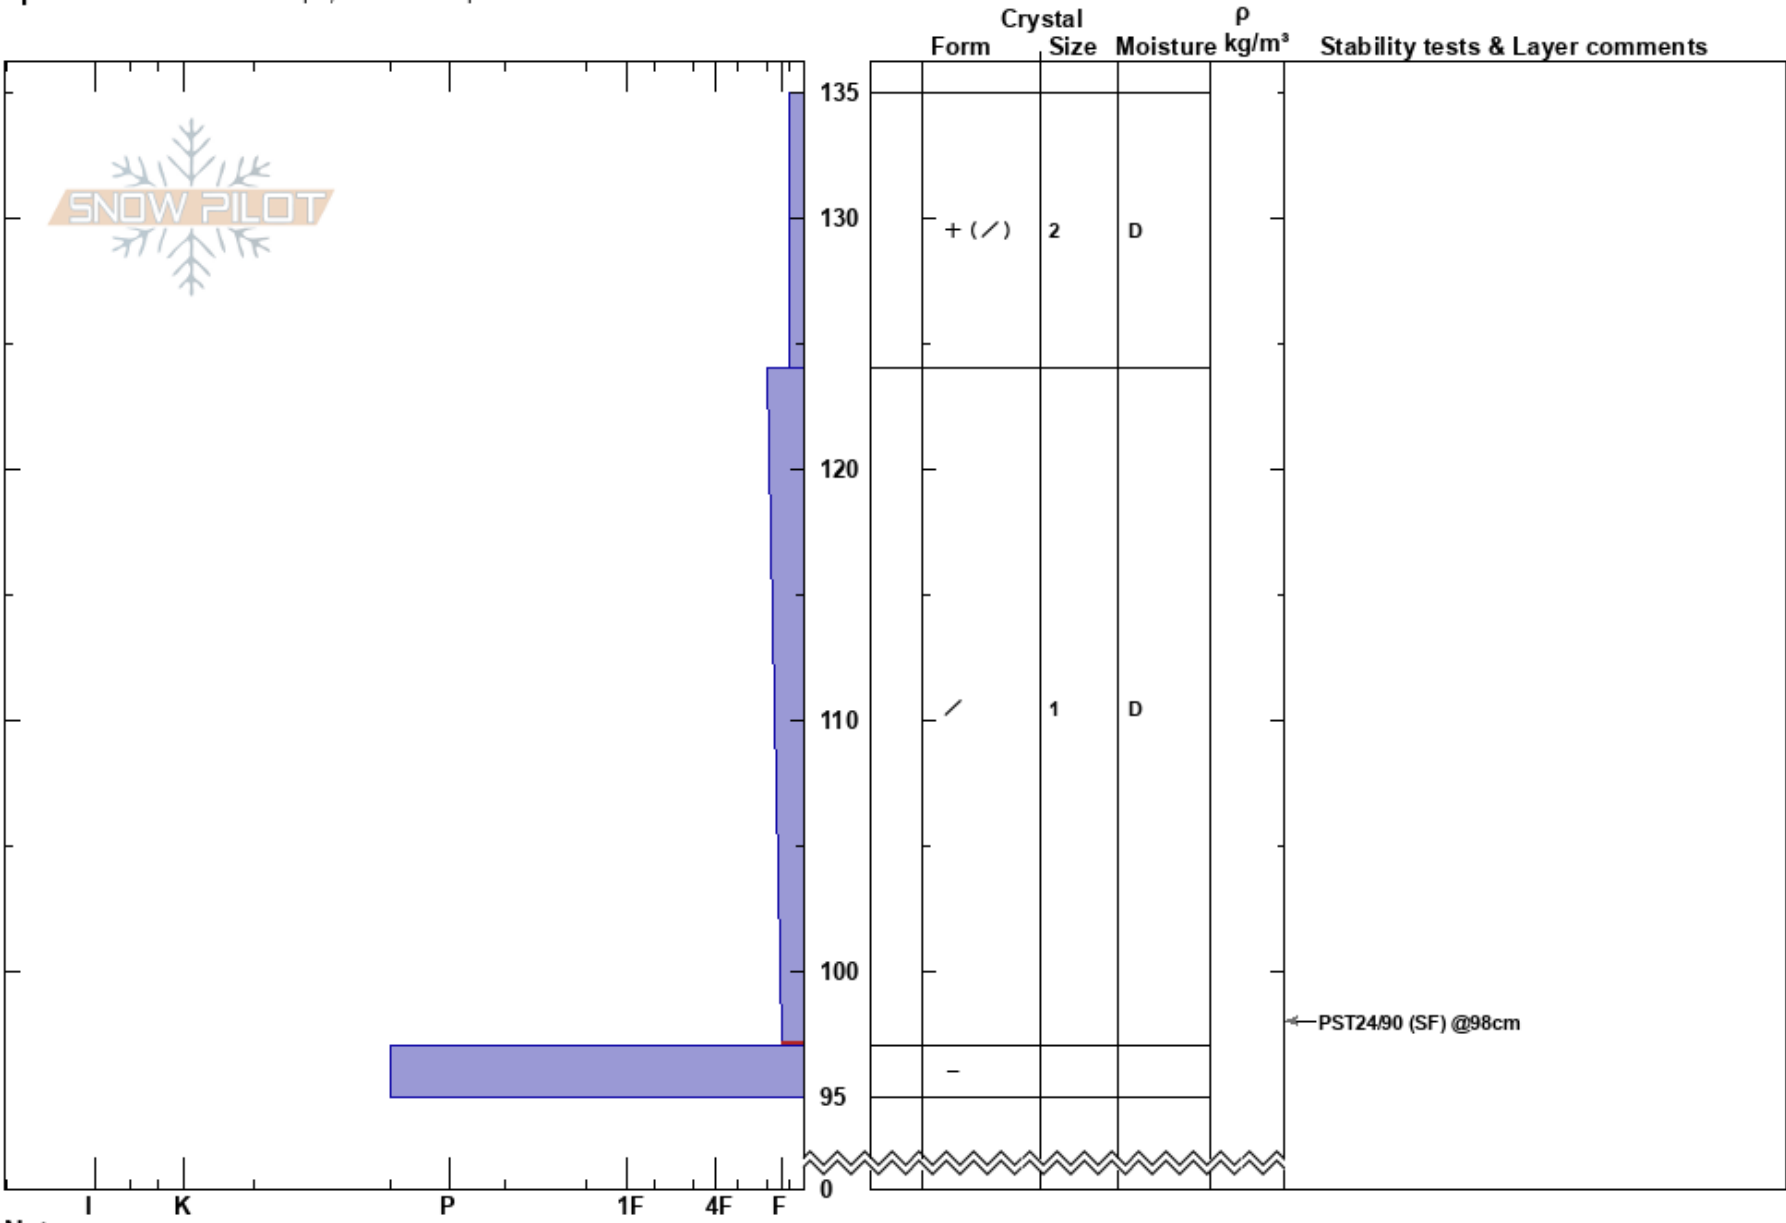

Кедровая
 Baikal
 Russia
Elevation: 1300 m
Aspect: NE
Specifics: Ski tracks on slope; We skied slope

Mikhail Ryabchikov
 24/11/2024 - 13:30
Co-ord: 51.39566N, 104.81616E
Slope Angle: 37°
Wind Loading:

Stability: Good **HS:** 135 **Layer Notes:**
Air Temperature: **PS:** 30 124-97cm:Problematic layer
Sky Cover: OVC
Precipitation: S-1
Wind: