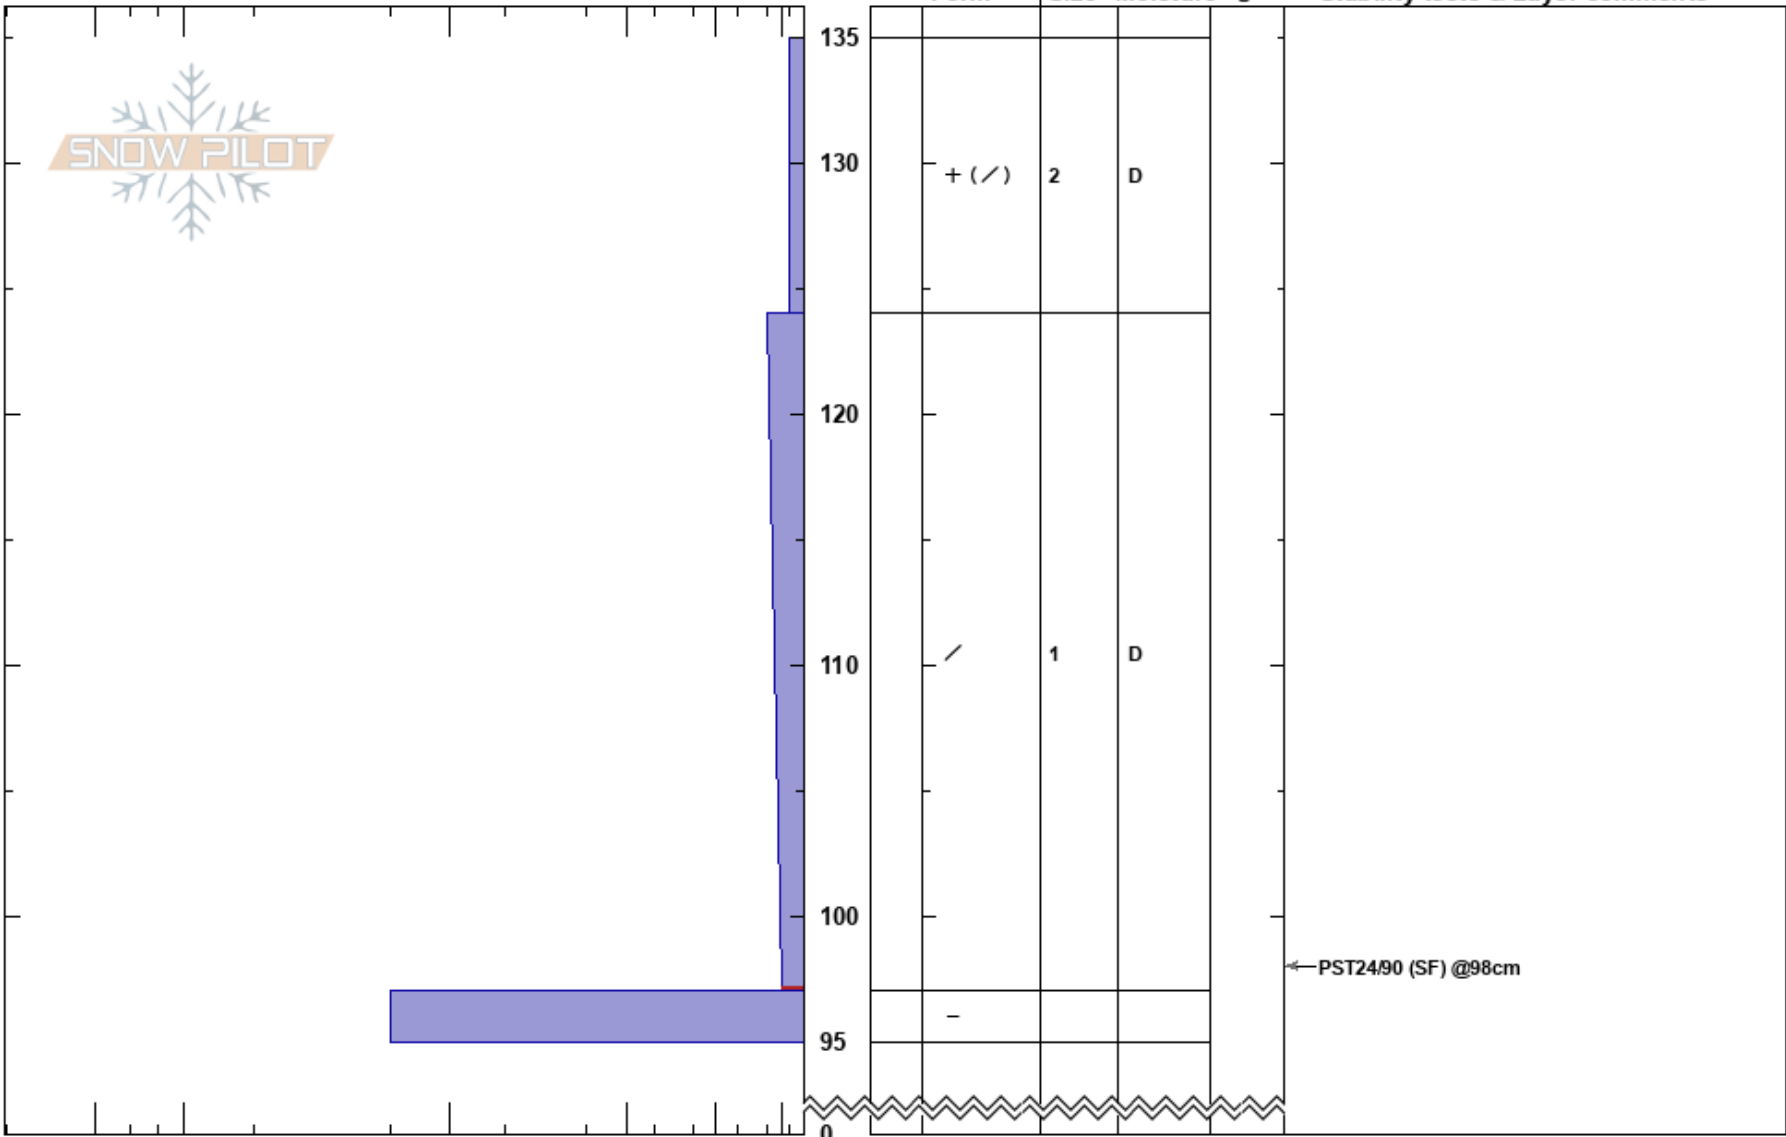

Кедровая
Baikal
Russia
Elevation: 1300 m
Aspect: NE
Specifics: Ski tracks on slope; We skied slope

Mikhail Ryabchikov
24/11/2024 - 13:30
Co-ord: 51.39566N, 104.81616E
Slope Angle: 37°
Wind Loading:

Stability: Good
Air Temperature:
Sky Cover: OVC
Precipitation: S-1
Wind:
HS: 135
PS: 30 124-97cm: Problematic layer