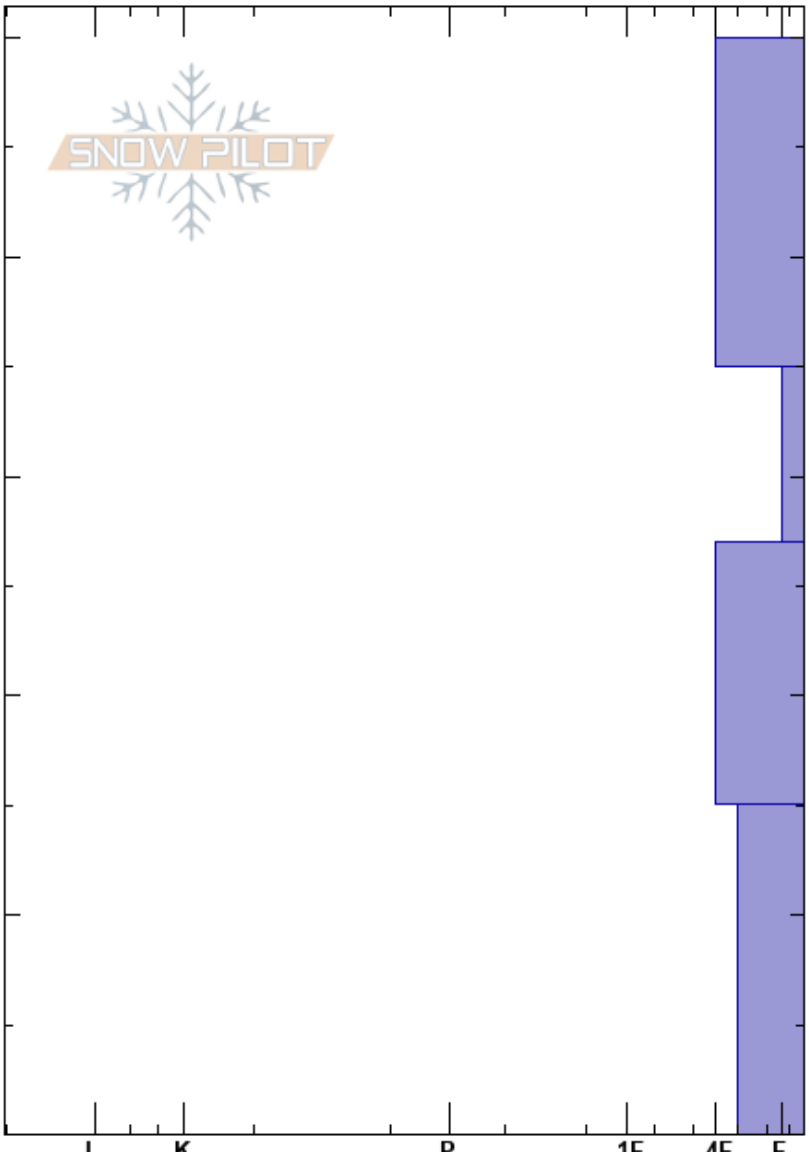

Benchmark Bowl
 Gore Range
 CO
 Elevation: 11400 ft
 Aspect: 45°
 Specifics:

Jason Konigsberg
 11/23/2024 - 12:00pm
 Co-ord: 39.60444N, -106.31908W
 Slope Angle:
 Wind Loading:

Stability: HS:50
 Air Temperature: 35-27cm:Problematic layer
 Sky Cover:
 Precipitation:
 Wind:

Crystal Form	Crystal Size	Moisture	ρ kg/m ³	Stability tests & Layer comments
□				
/ (□)				
□	0.5-1			← ECTP1 @30cm
□	1			
□ (∧)	1-2			

Notes: