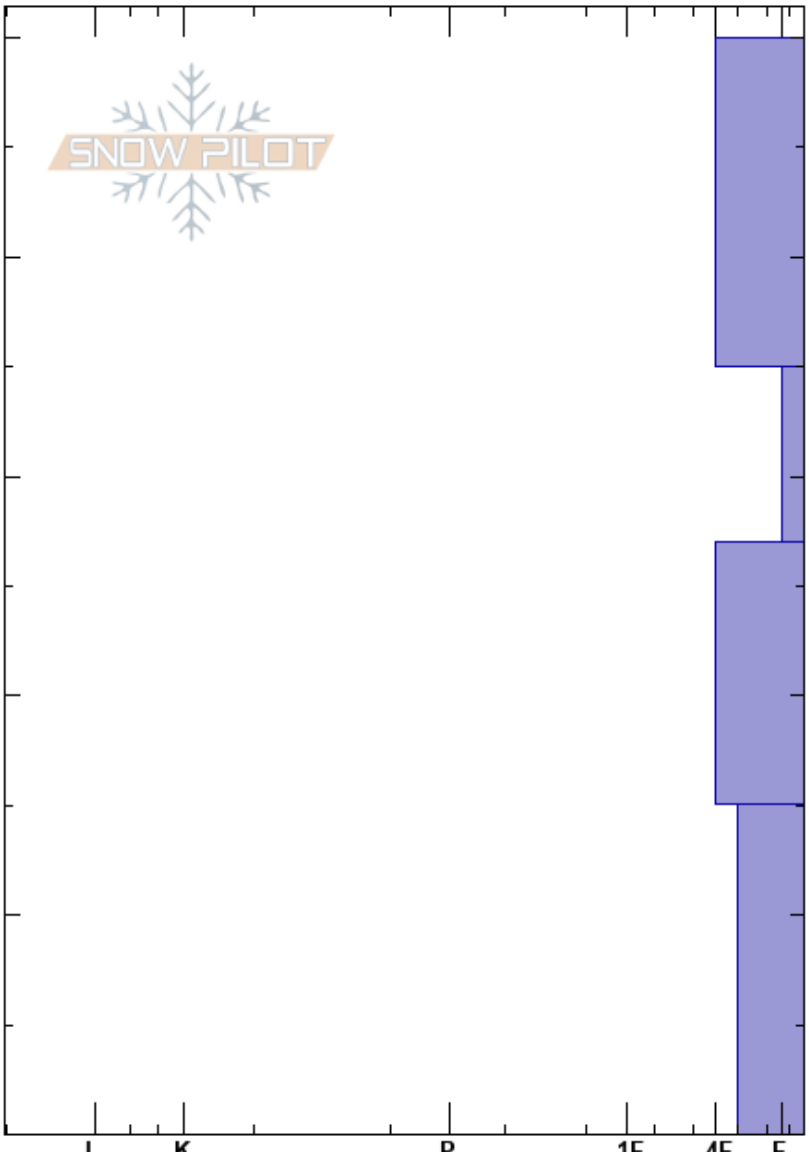

Benchmark Bowl  
 Gore Range  
 CO  
 Elevation: 11400 ft  
 Aspect: 45°  
 Specifics:

Jason Konigsberg  
 11/23/2024 - 12:00pm  
 Co-ord: 39.60444N, -106.31908W  
 Slope Angle:  
 Wind Loading:

Stability: HS:50  
 Air Temperature: 35-27cm:Problematic layer  
 Sky Cover:  
 Precipitation:  
 Wind:

Height (ft)	Crystal		Moisture	$\rho$ kg/m <sup>3</sup>	Stability tests & Layer comments
	Form	Size			
50	□				
40	/ (□)				
30	□	0.5-1			←ECTP1 @30cm
20	□	1			
10	□ (^)	1-2			
0					

Notes: