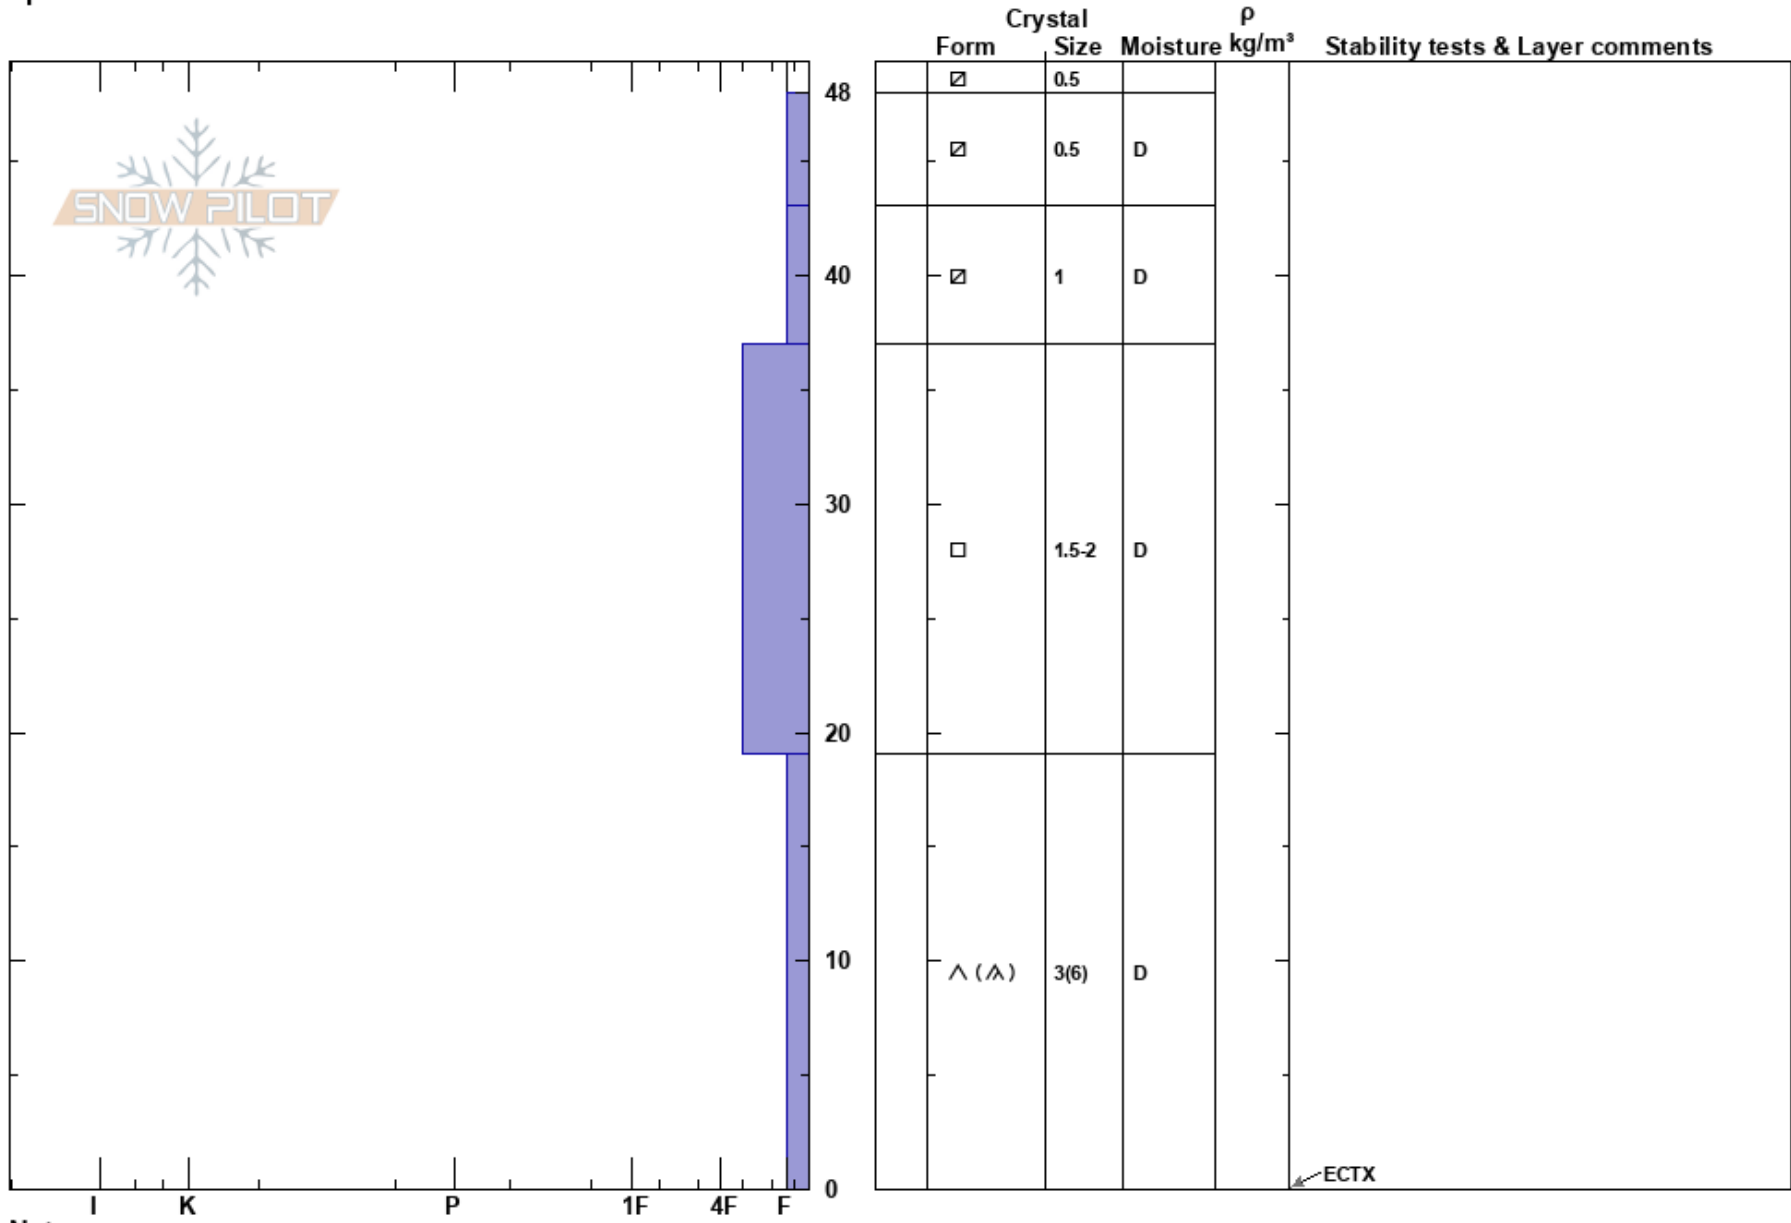

241123 BP Aqueduct
 Berthoud Pass
 CO
 Elevation: 11340 ft
 Aspect: N
 Specifics:

Ryan Zarter
 11/23/2024 - 11:30am
 Co-ord: 39.80670N, -105.78020W
 Slope Angle: 38°
 Wind Loading: previous

Stability:
 Air Temperature: 3°C
 Sky Cover: SCT
 Precipitation: NO
 Wind: SW Light Breeze

HS:48
 PF:35
 PS:20

Layer Notes:

Notes:

ECTX