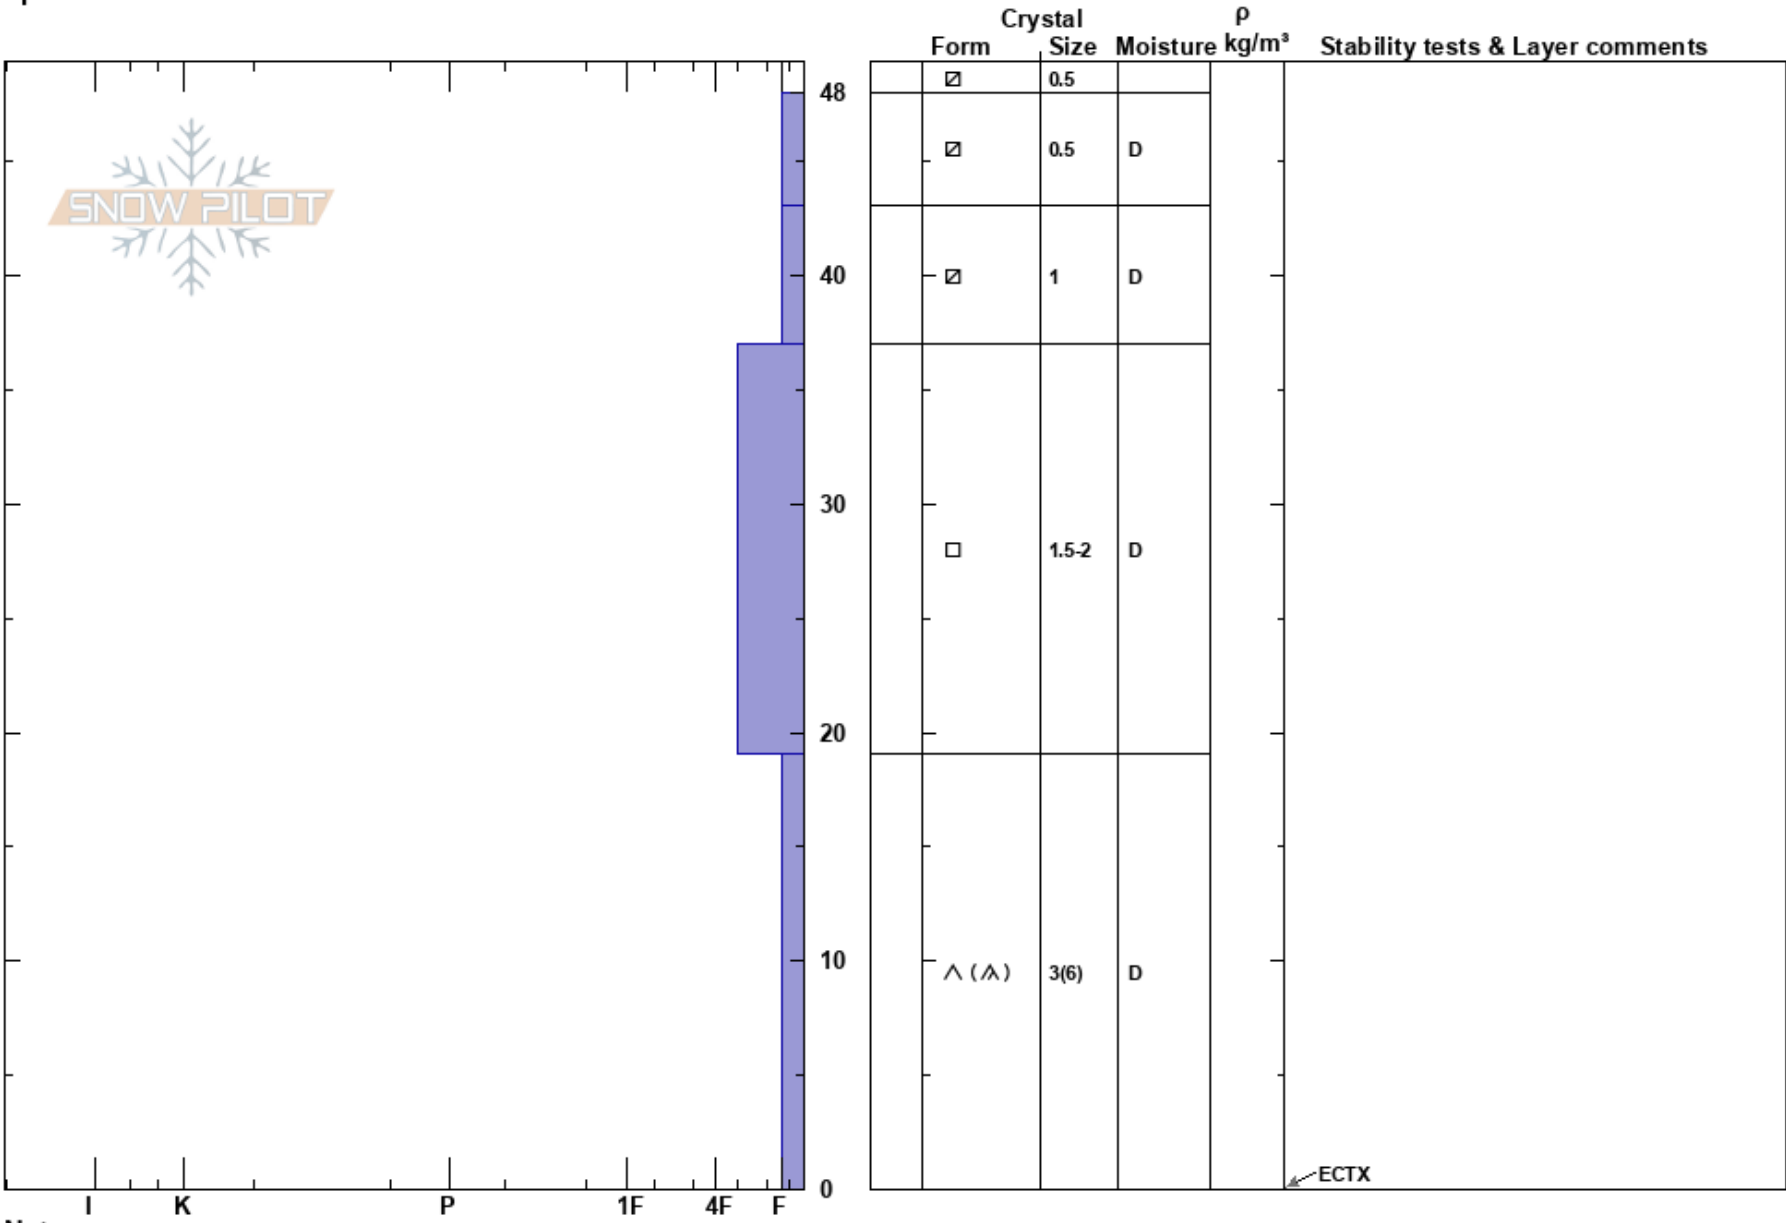

241123 BP Aqueduct
 Berthoud Pass
 CO
Elevation: 11340 ft
Aspect: N
Specifics:

Ryan Zarter
 11/23/2024 - 11:30am
Co-ord: 39.80670N, -105.78020W
Slope Angle: 38°
Wind Loading: previous

Stability:
Air Temperature: 3°C
Sky Cover: SCT
Precipitation: NO
Wind: SW Light Breeze

Layer Notes:

HS:48
PF:35
PS:20

Notes:

ECTX