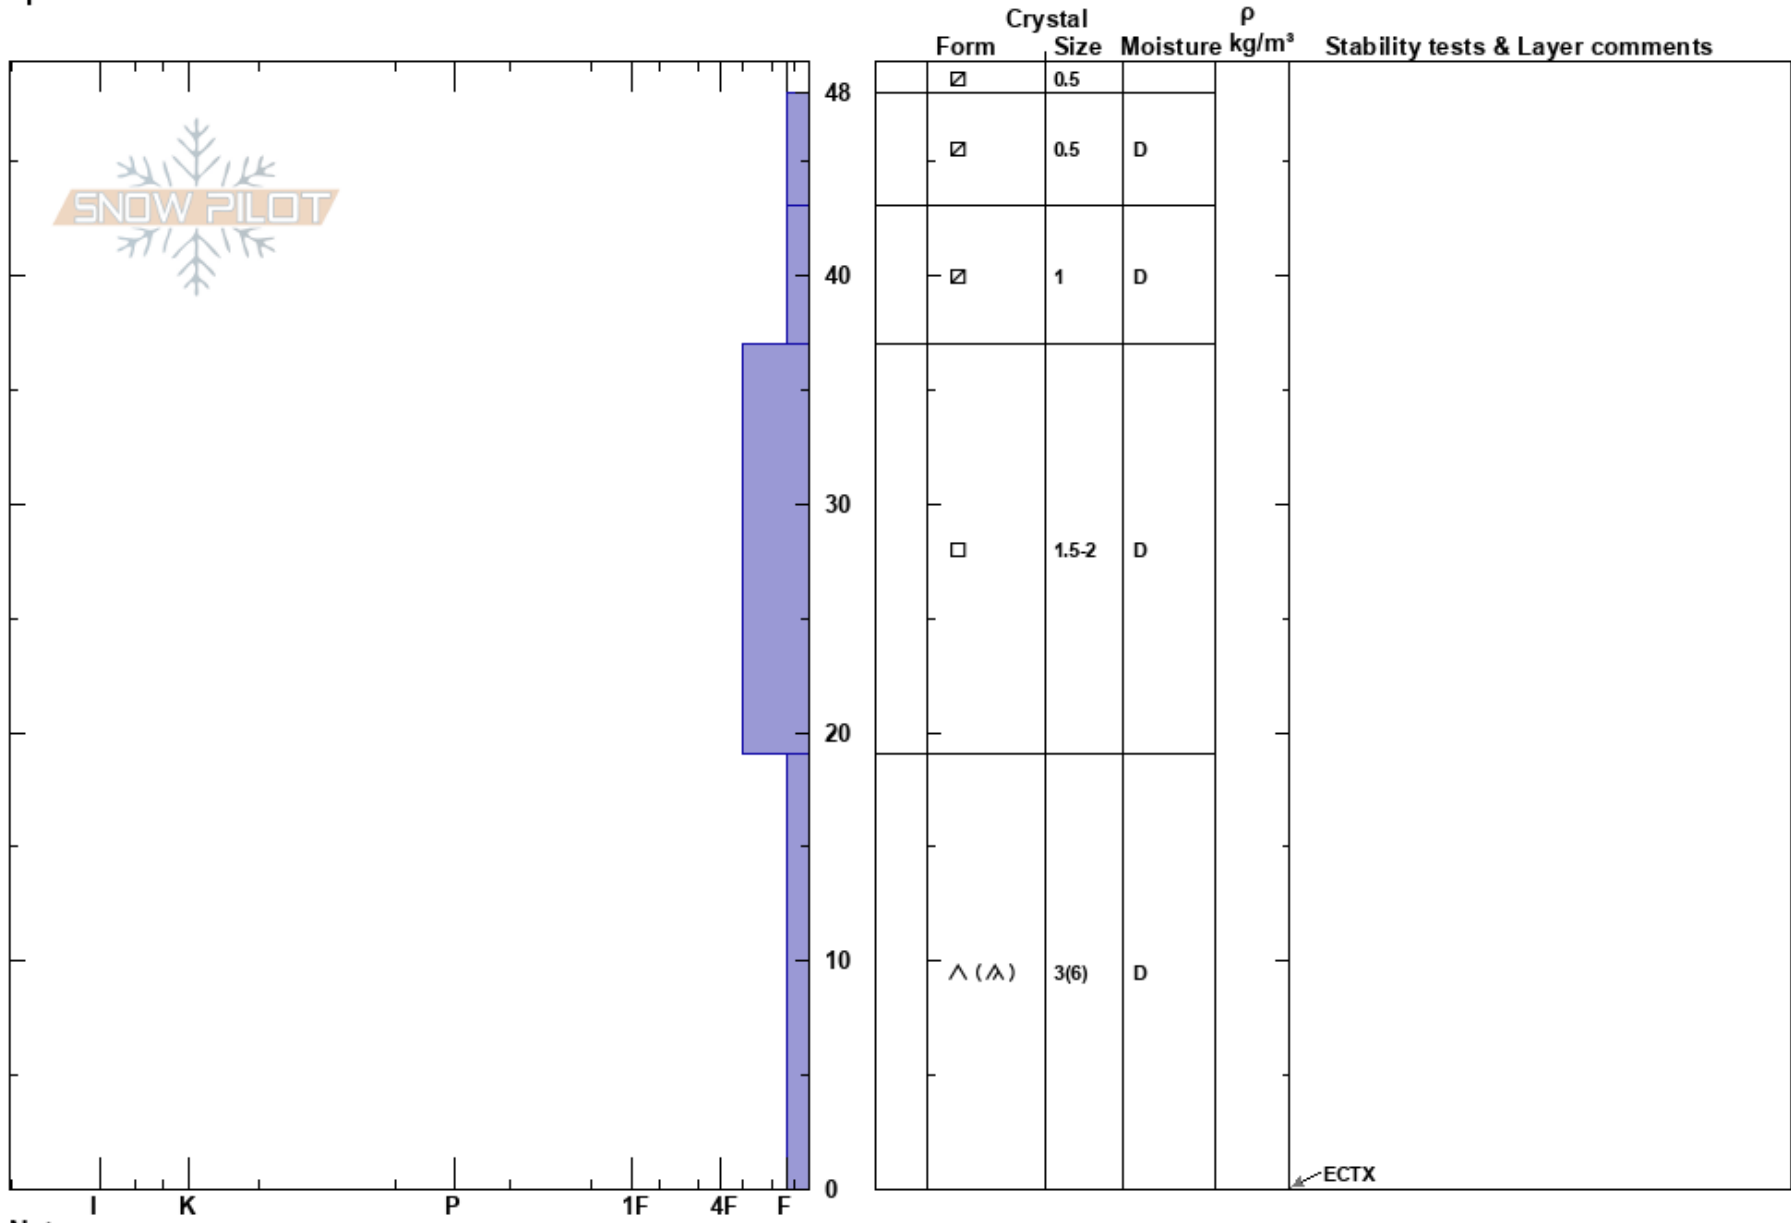

241123 BP Aqueduct  
 Berthoud Pass  
 CO  
 Elevation: 11340 ft  
 Aspect: N  
 Specifics:

Ryan Zarter  
 11/23/2024 - 11:30am  
 Co-ord: 39.80670N, -105.78020W  
 Slope Angle: 38°  
 Wind Loading: previous

Stability:  
 Air Temperature: 3°C  
 Sky Cover: SCT  
 Precipitation: NO  
 Wind: SW Light Breeze

HS:48  
 PF:35  
 PS:20

Layer Notes:

Notes: