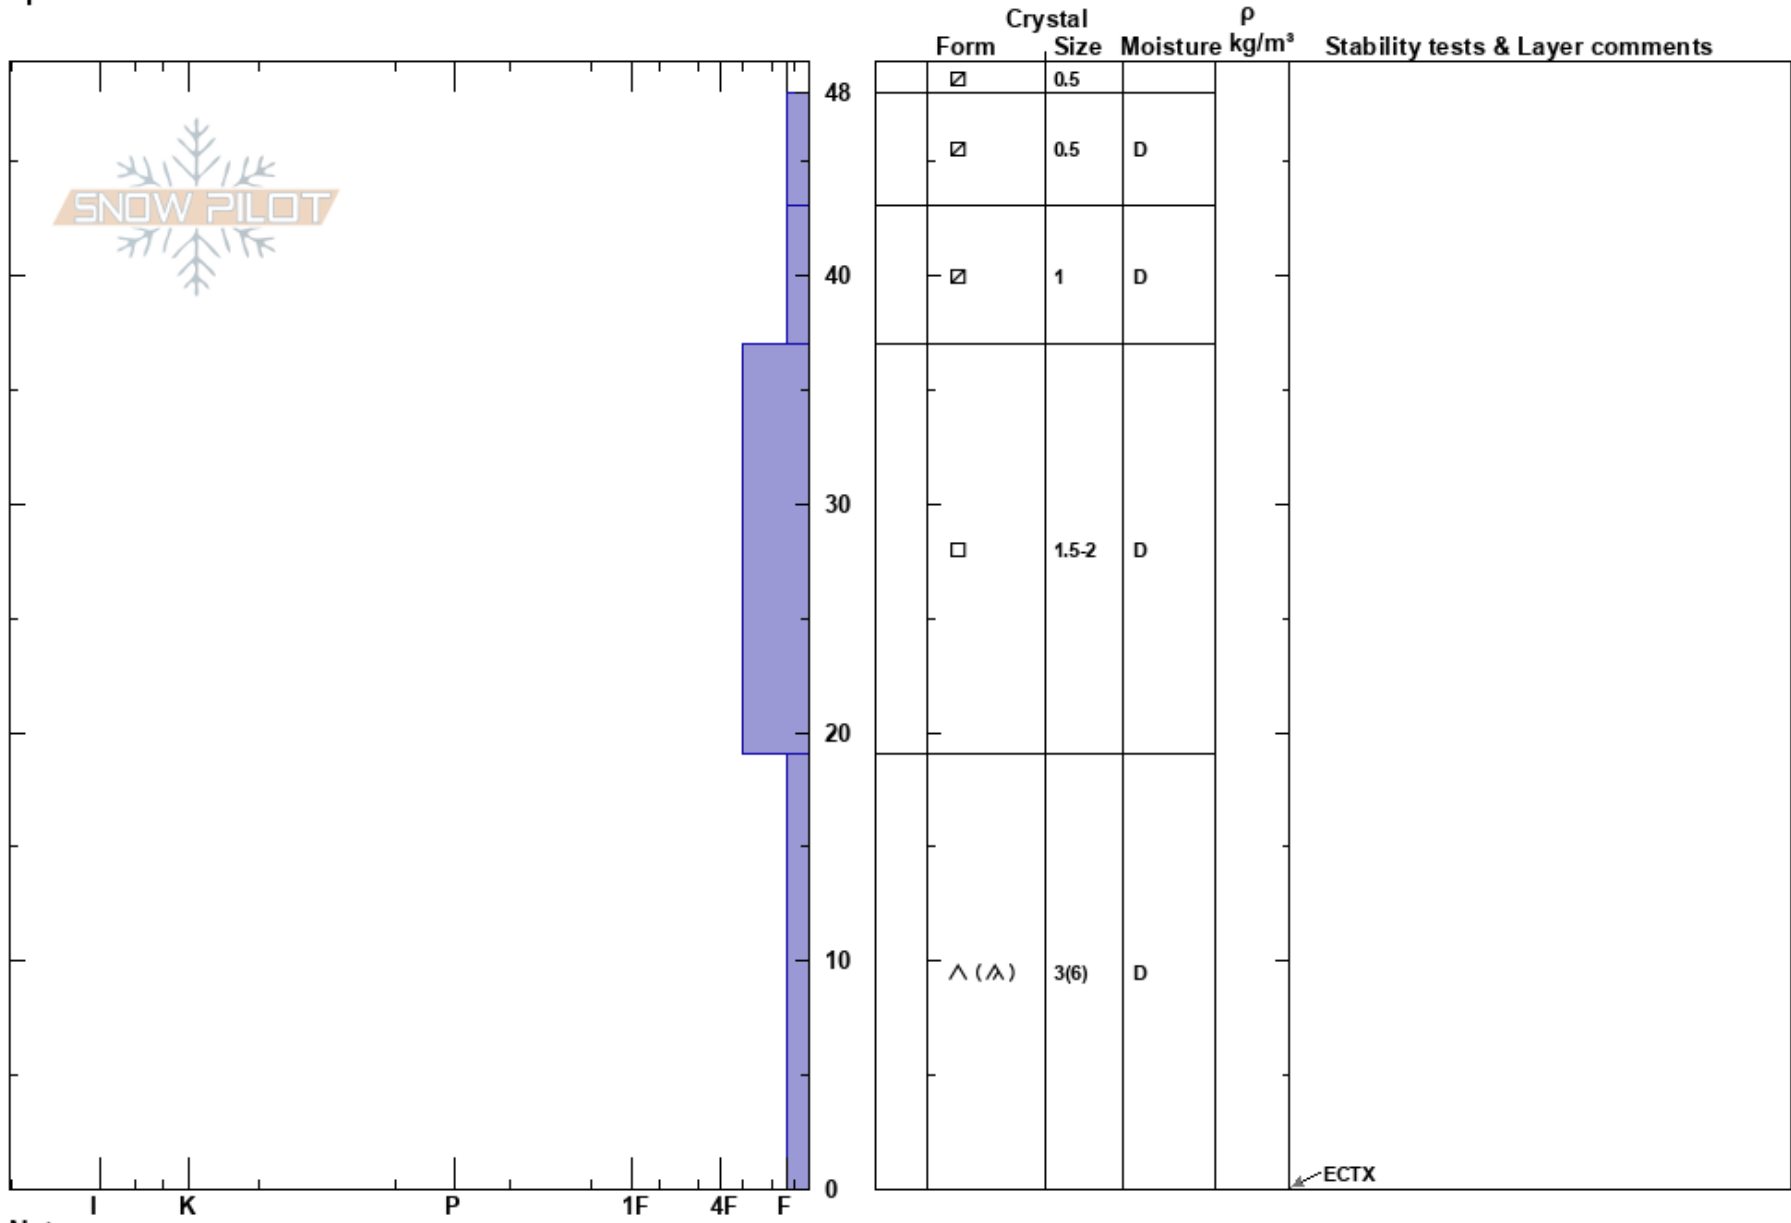

241123 BP Aqueduct
 Berthoud Pass
 CO
 Elevation: 11340 ft
 Aspect: N
 Specifics:

Ryan Zarter
 11/23/2024 - 11:30am
 Co-ord: 39.80670N, -105.78020W
 Slope Angle: 38°
 Wind Loading: previous

Stability:
 Air Temperature: 3°C
 Sky Cover: SCT
 Precipitation: NO
 Wind: SW Light Breeze

HS:48
 PF:35
 PS:20
 Layer Notes:

ECTX