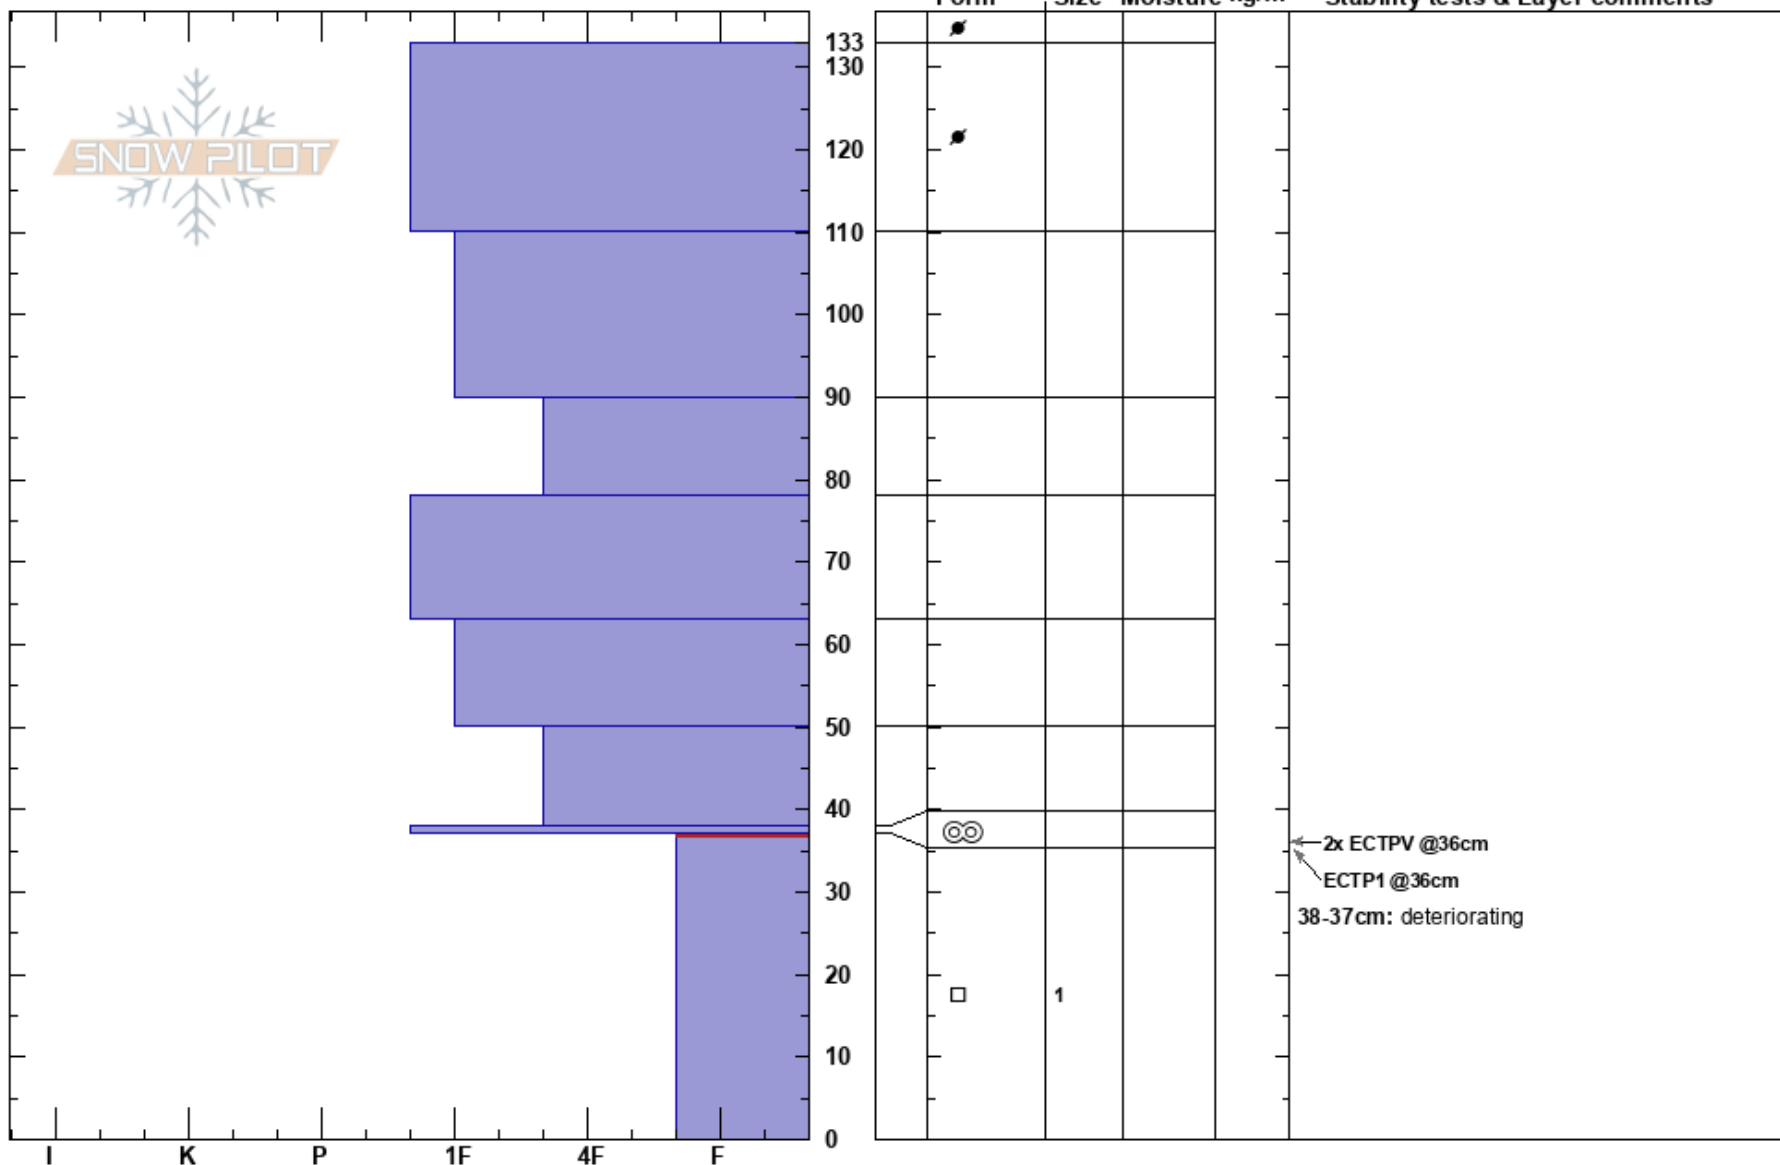

White Pine N 9820'
 Central Wasatch
 UT
 Elevation: 9820 ft
 Aspect: 6°
 Specifics:

Dave Kelly
 11/23/2024 - 12:08pm
 Co-ord: 40.54339N, -111.67422W
 Slope Angle: 37°
 Wind Loading: yes

Stability:
 Air Temperature: -2.7°C
 Sky Cover: FEW
 Precipitation: S-1
 Wind: Moderate

HS:133
 Layer Notes:
 38-37cm: deteriorating
 37-0cm: Problematic layer

Notes: Downslope east winds. Ridges 30 MPH gusting to 50 MPH.