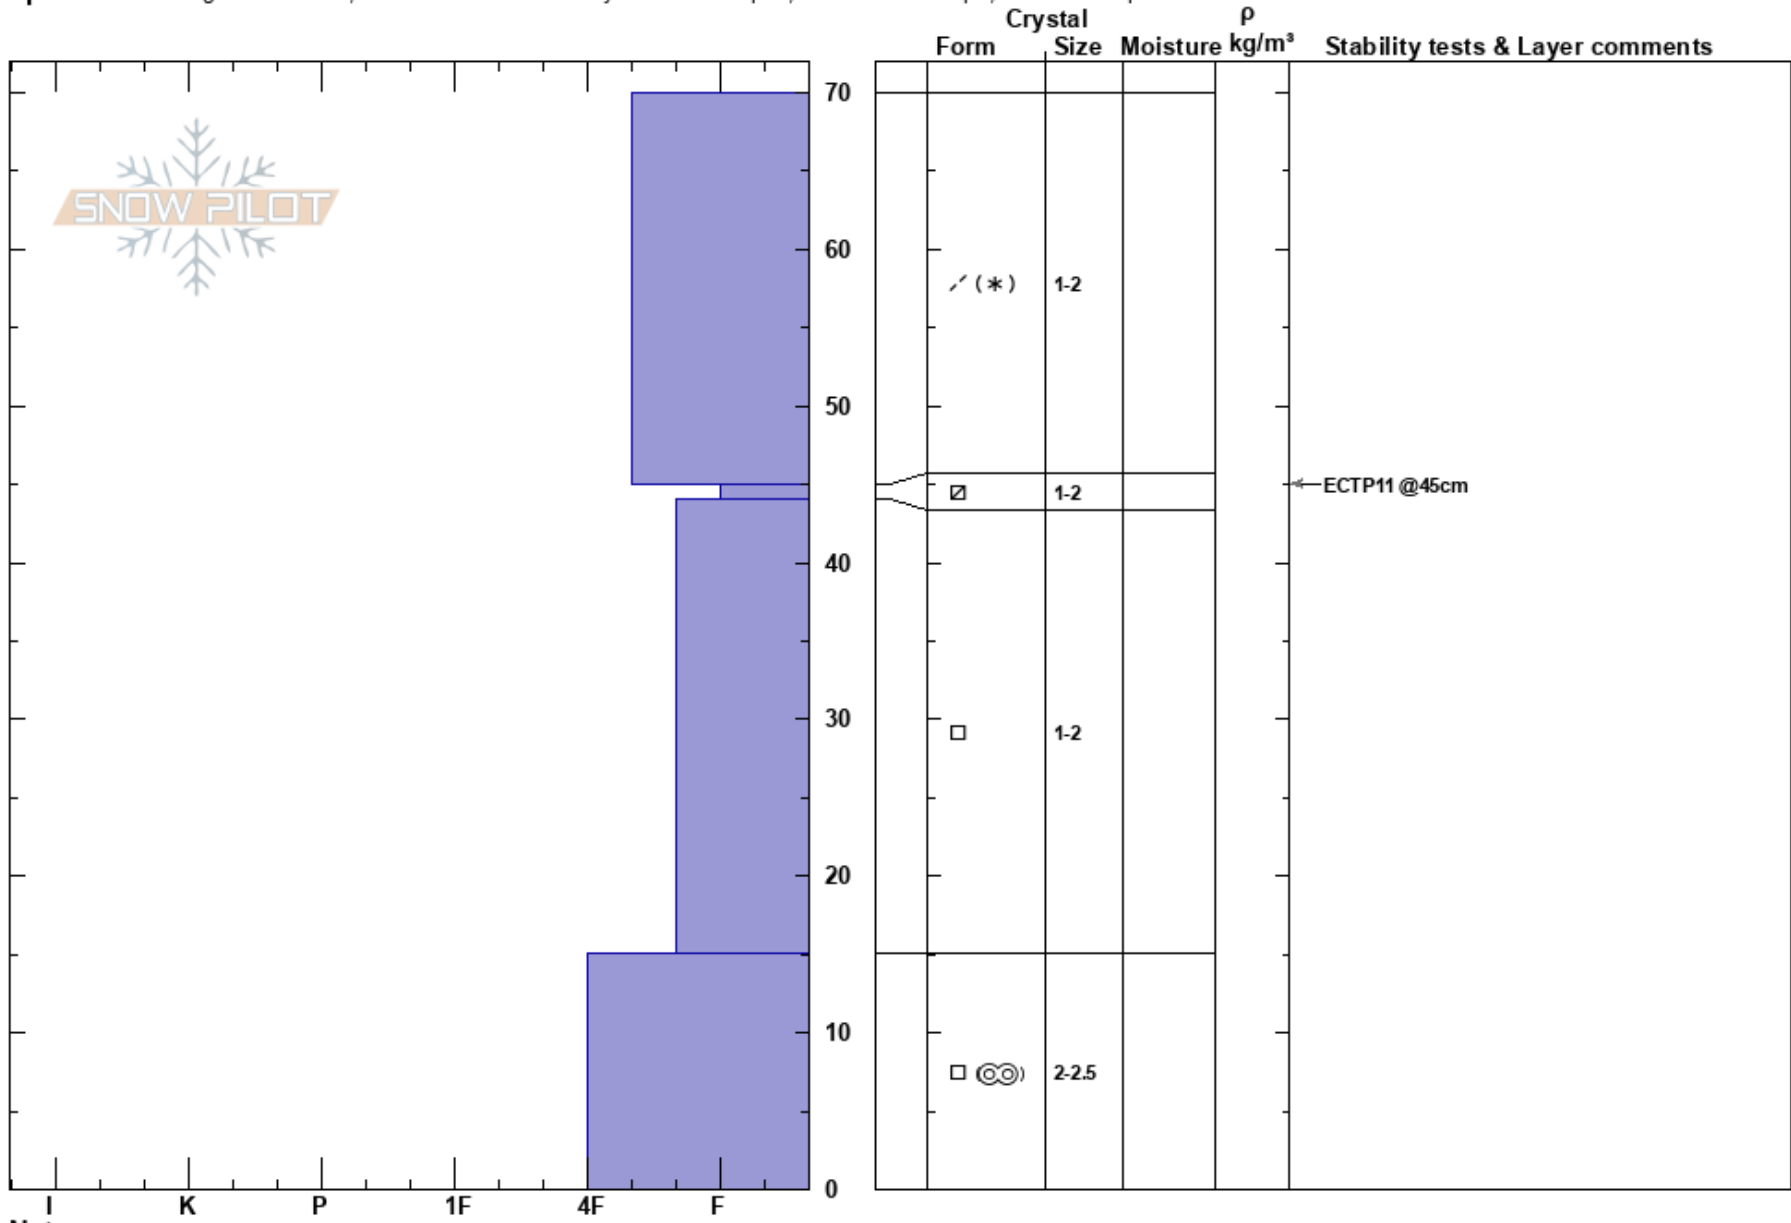

skiers left North Bane
 Teton Range
 WY
 Elevation: 9400 ft
 Aspect: N

Philip Edmonds
 11/23/2024 - 1:00pm
 Co-ord: 43.77706N, -110.92974W
 Slope Angle: 38°
 Wind Loading: yes

Stability:
 Air Temperature: 27°F
 Sky Cover: OVC
 Precipitation: NO
 Wind: S Moderate

HS:70
 Layer Notes:
 45-44cm: Problematic layer

Specifics: Pit dug in a Ski Area; Recent avalanche activity on similar slopes; Ski tracks on slope; We skied slope

Notes: