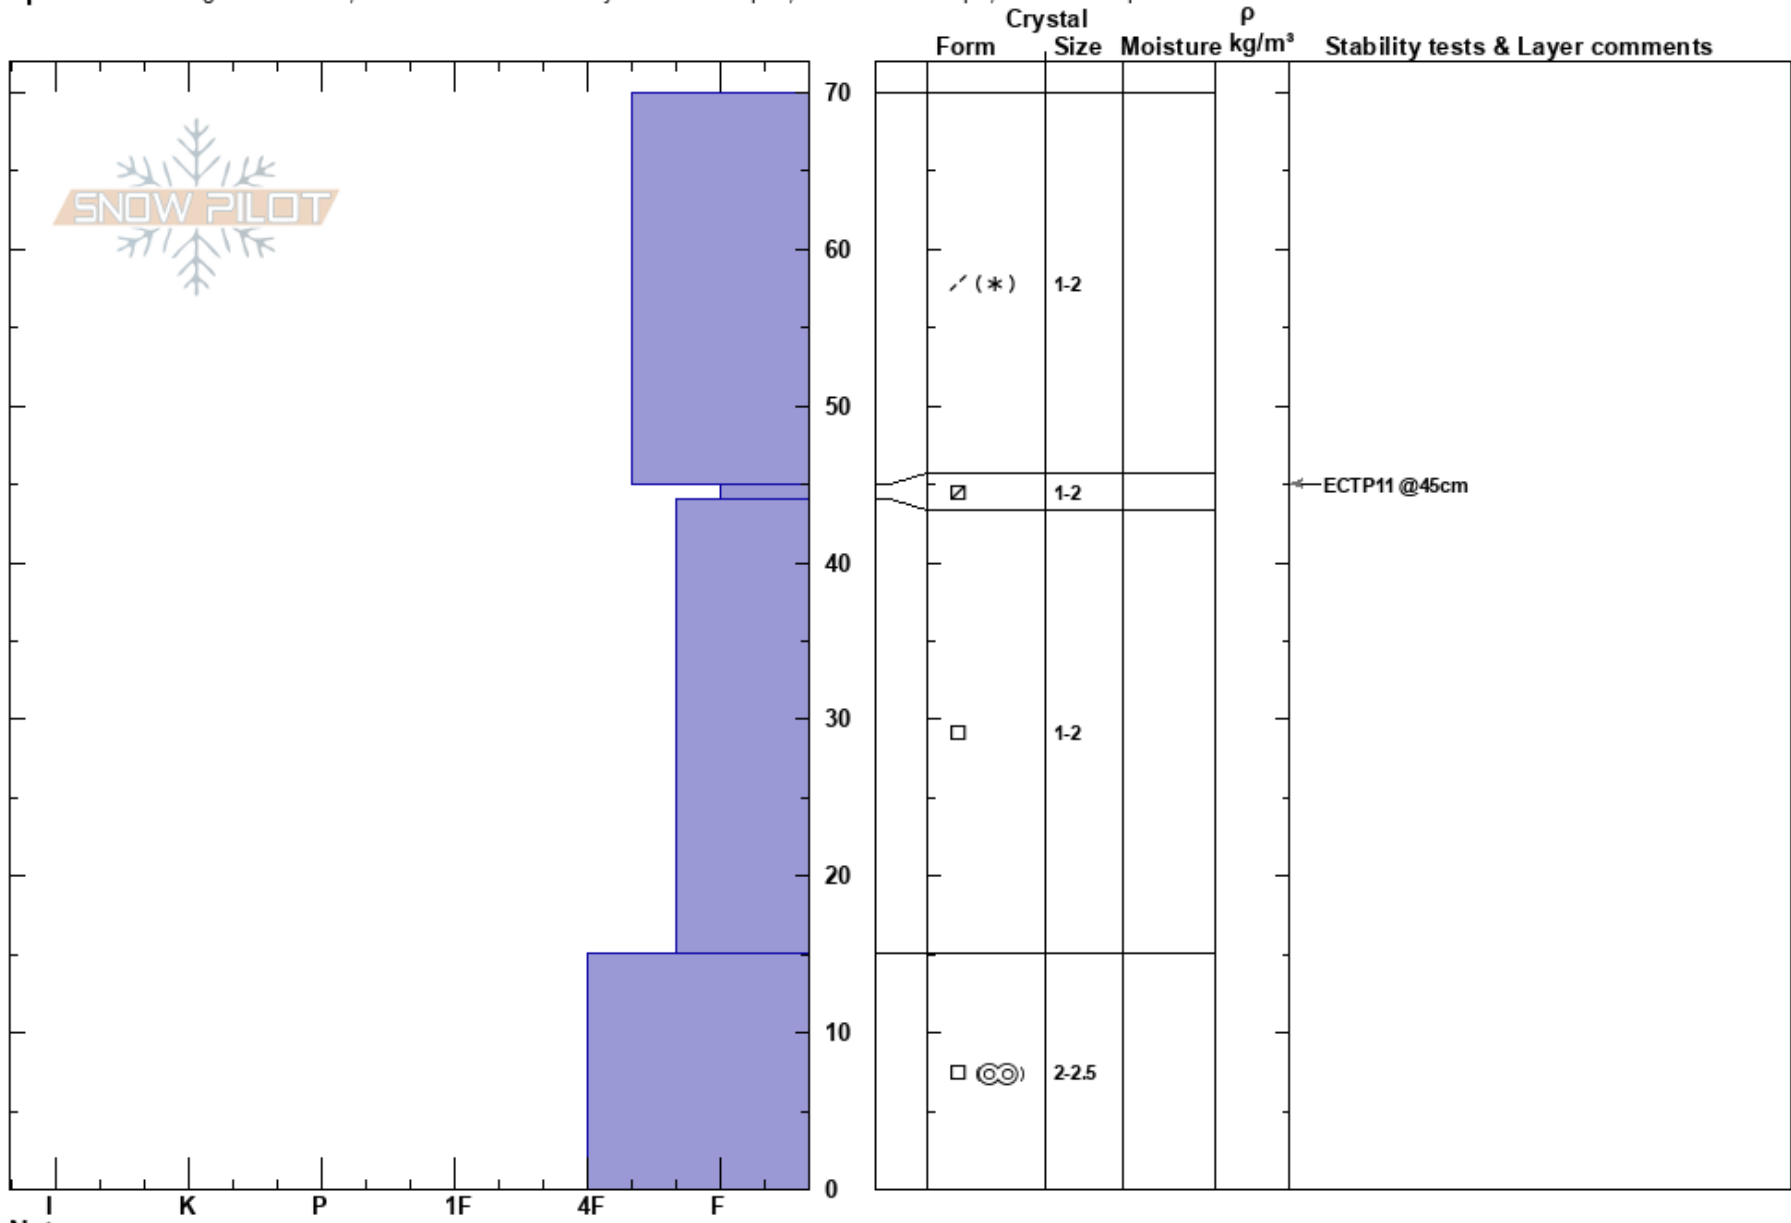

skiers left North Bane
 Teton Range
 WY
 Elevation: 9400 ft
 Aspect: N

Philip Edmonds
 11/23/2024 - 1:00pm
 Co-ord: 43.77706N, -110.92974W
 Slope Angle: 38°
 Wind Loading: yes

Stability:
 Air Temperature: 27°F
 Sky Cover: OVC
 Precipitation: NO
 Wind: S Moderate
 HS:70
 Layer Notes:
 45-44cm: Problematic layer

Specifics: Pit dug in a Ski Area; Recent avalanche activity on similar slopes; Ski tracks on slope; We skied slope

Notes: