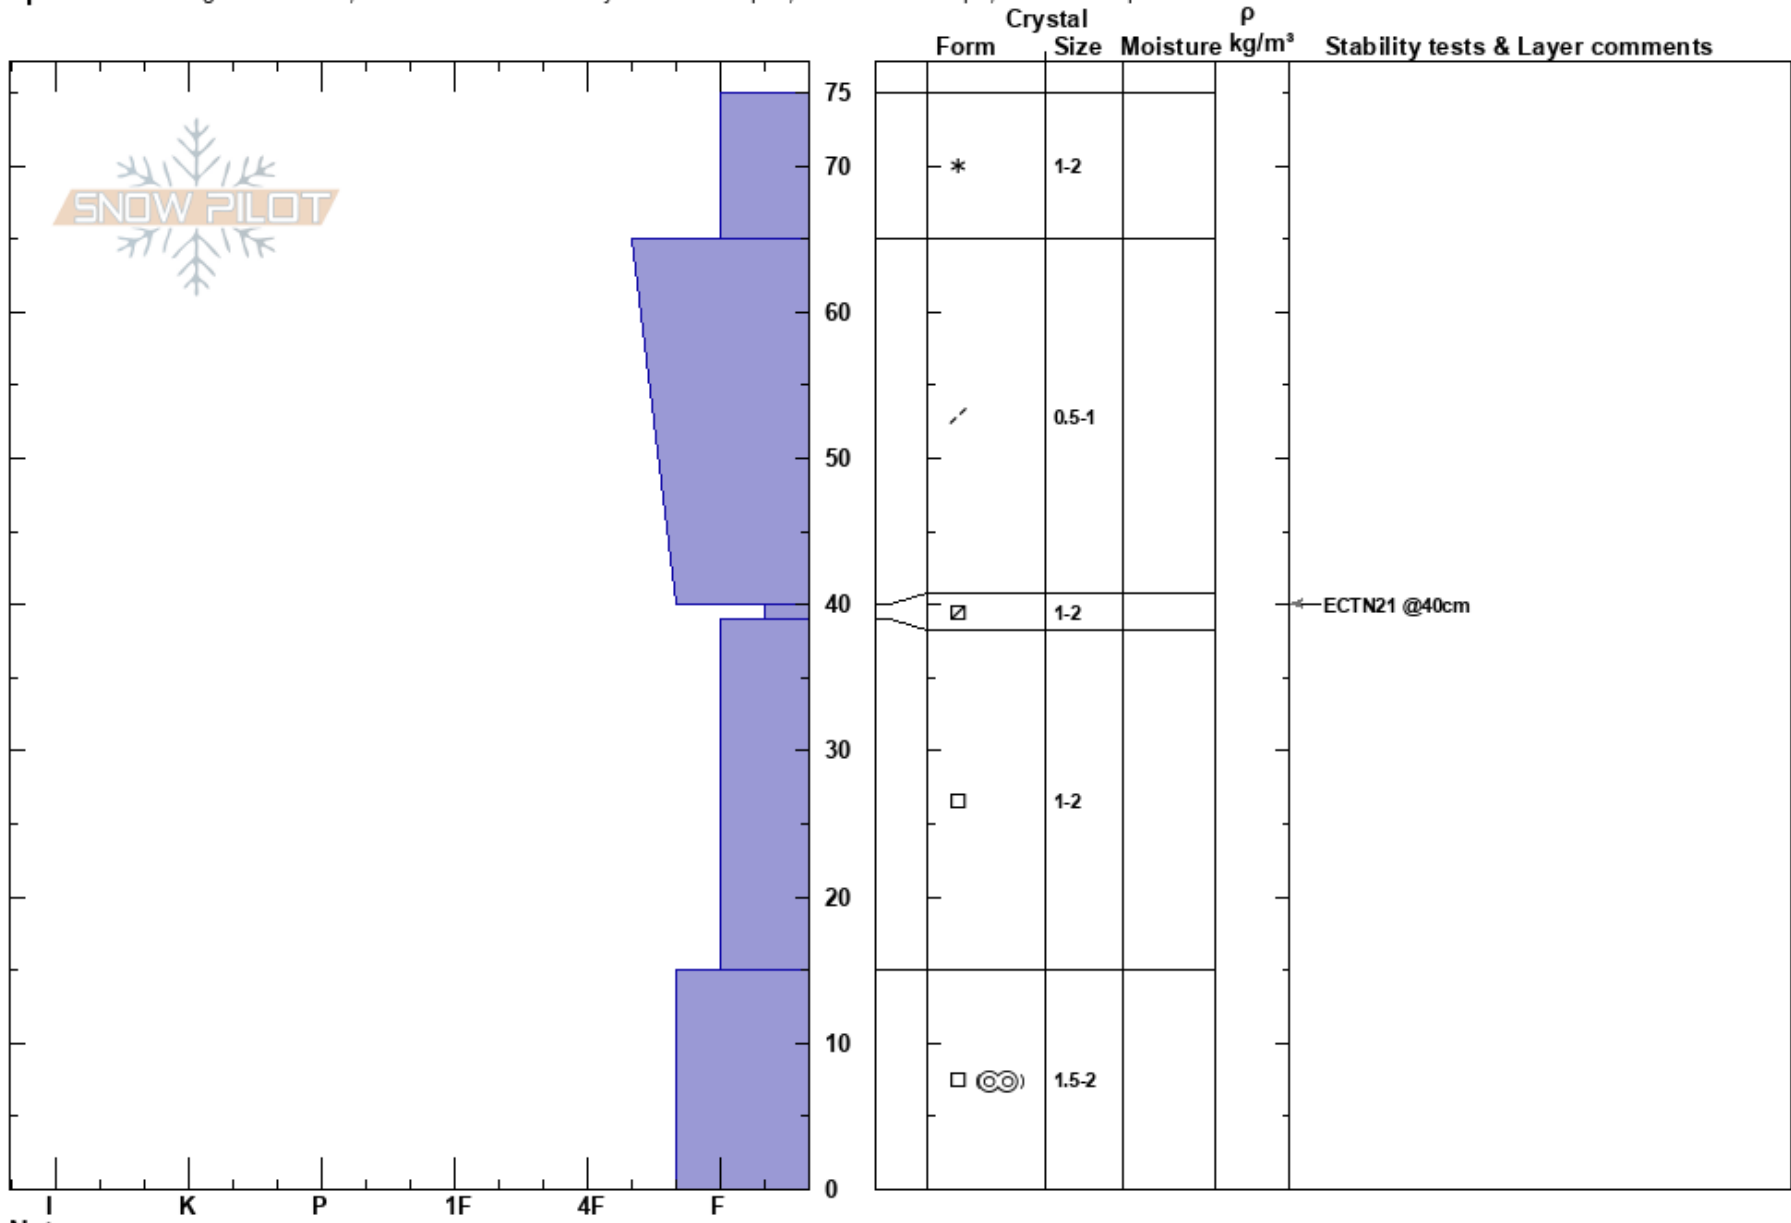

Catchers Mitt LZ  
 Teton Range  
 WY  
 Elevation: 9450 ft  
 Aspect: N

Philip Edmonds  
 11/23/2024 - 12:00pm  
 Co-ord: 43.77661N, -110.92661W  
 Slope Angle: 40°  
 Wind Loading: yes

Stability:  
 Air Temperature: 27°F  
 Sky Cover: OVC  
 Precipitation: S-1  
 Wind: S Moderate

HS:75  
 Layer Notes:  
 40-39cm: Problematic layer

Specifics: Pit dug in a Ski Area; Recent avalanche activity on similar slopes; Ski tracks on slope; We skied slope

Notes: