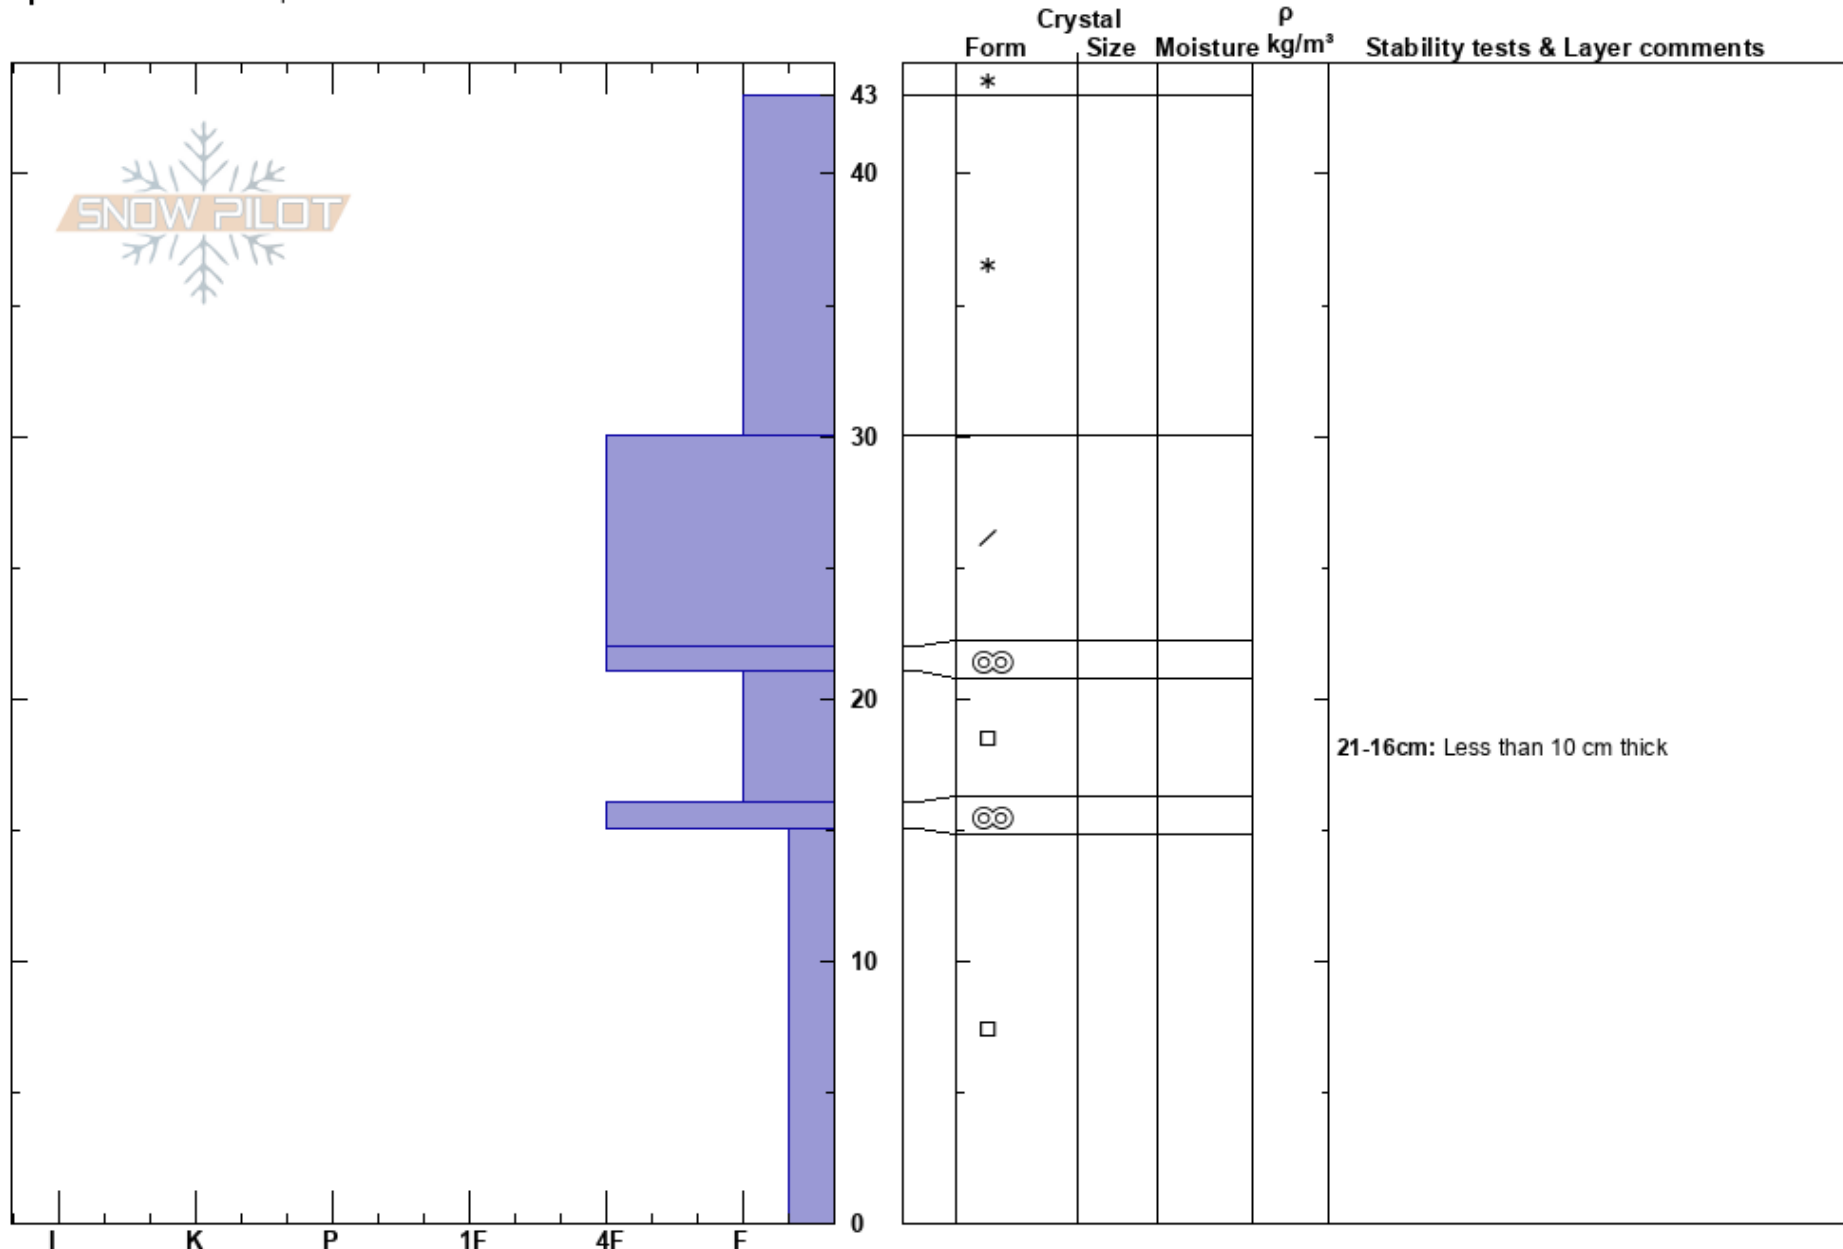

Silver Spoon
 Wasatch Range
 UT
 Elevation: 9130 ft
 Aspect: NE
 Specifics: We skied slope

Jenna Malone
 11/19/2024 - 2:10pm
 Co-ord: 40.62138N, -111.62369W
 Slope Angle: 25°
 Wind Loading: no

Stability:
 Air Temperature: -12°C
 Sky Cover: CLR
 Precipitation: NO
 Wind: SW Light Breeze

HS:43
 PF:43
 PS:20
 Layer Notes:
 21-16cm: Less than 10 cm thick
 21-16cm: Problematic layer

Notes: Early season hasty pit

The PWL at the ground and the PWL between the two MF crusts are facets within the first meter of our shallow pack with one step of hardness difference from adjacent layers, so both layers have 3 lemons. The snow at the ground appears to be weakest at fist minus hardness, so this was my layer of concern initially, but the layer between the MF crusts is less than 10 cm in thickness, giving it an additional lemon.