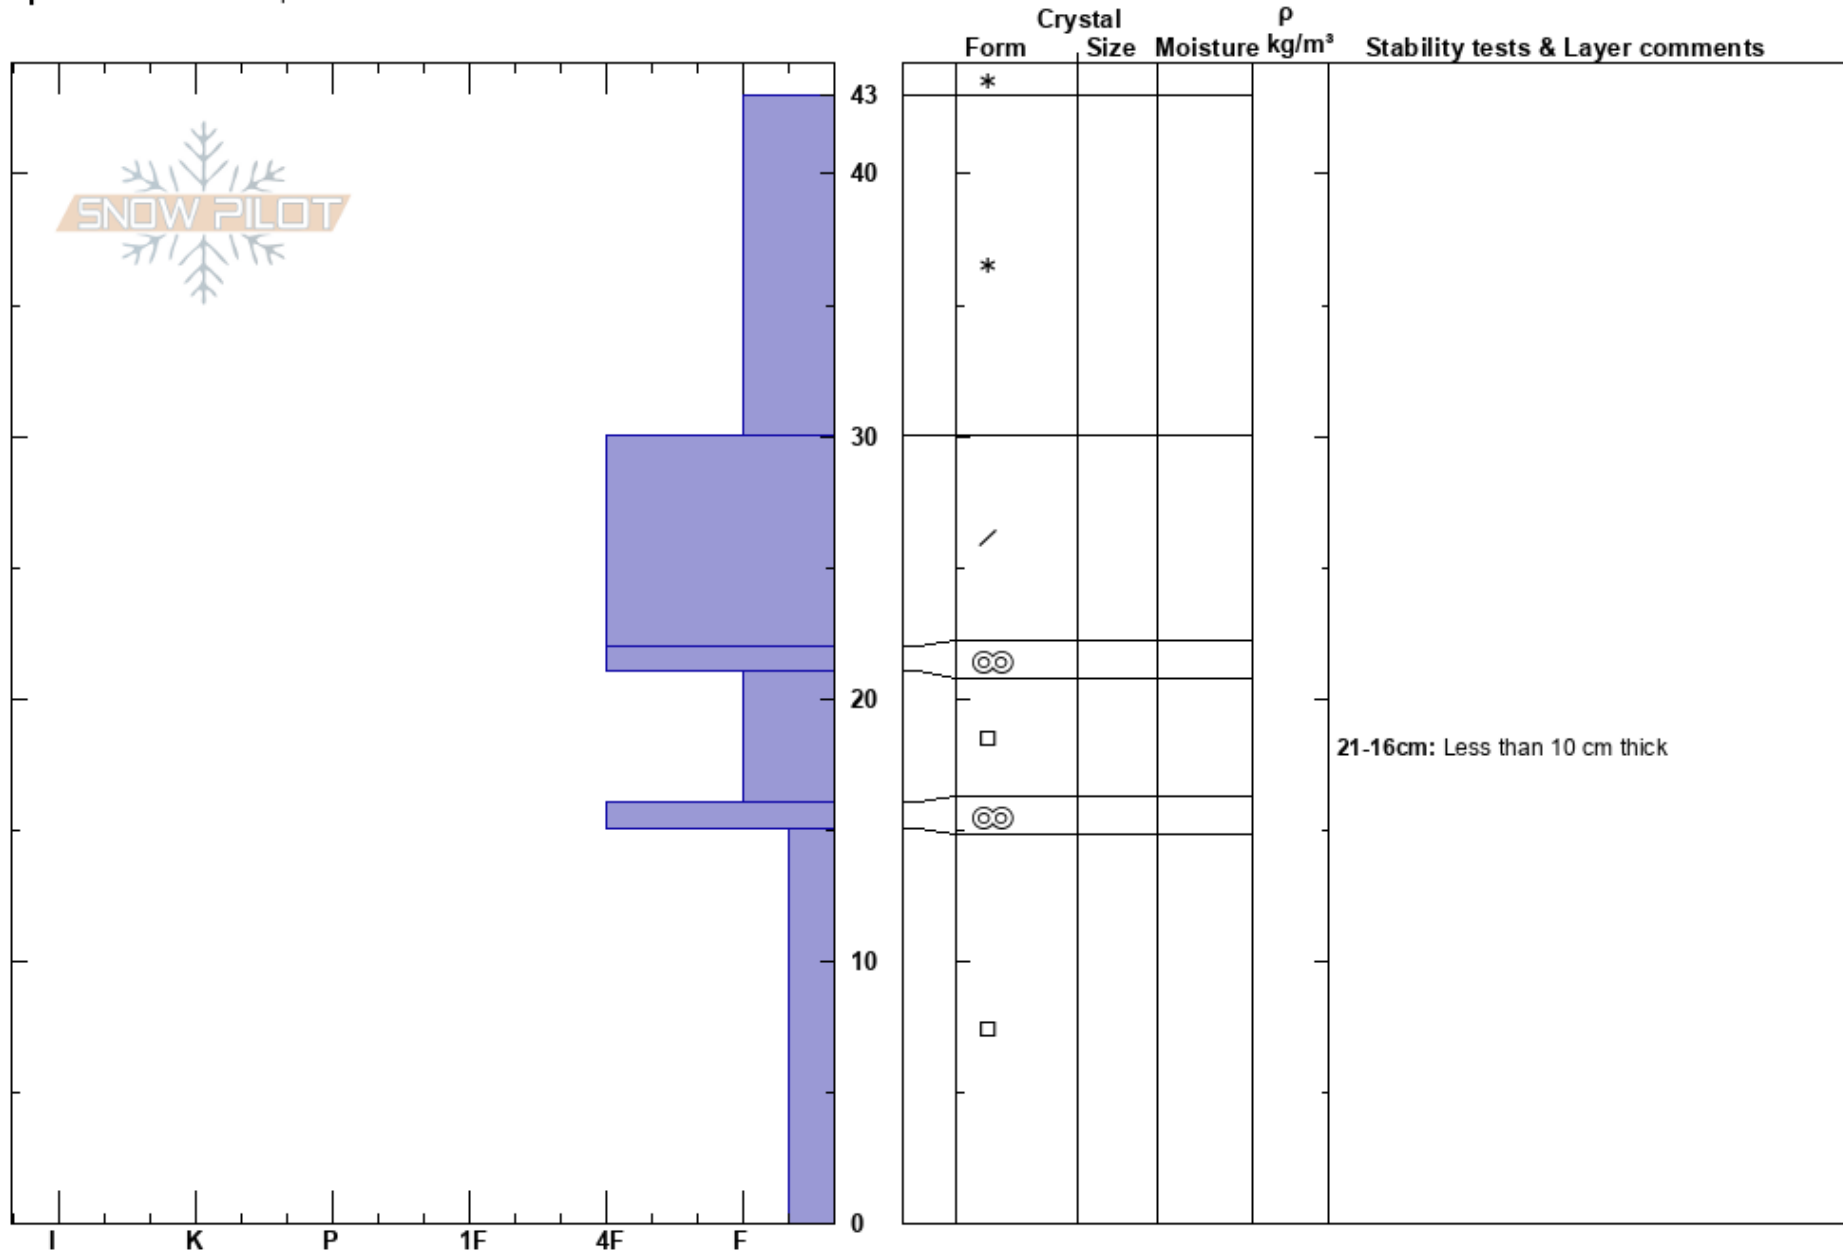

Silver Spoon
 Wasatch Range
 UT
 Elevation: 9130 ft
 Aspect: NE
 Specifics: We skied slope

Jenna Malone
 11/19/2024 - 2:10pm
 Co-ord: 40.62138N, -111.62369W
 Slope Angle: 25°
 Wind Loading: no

Stability:
 Air Temperature: -12°C
 Sky Cover: CLR
 Precipitation: NO
 Wind: SW Light Breeze

HS:43
 PF:43
 PS:20
 Layer Notes:
 21-16cm: Less than 10 cm thick
 21-16cm: Problematic layer

Notes: Early season hasty pit

The PWL at the ground and the PWL between the two MF crusts are facets within the first meter of our shallow pack with one step of hardness difference from adjacent layers, so both layers have 3 lemons. The snow at the ground appears to be weakest at fist minus hardness, so this was my layer of concern initially, but the layer between the MF crusts is less than 10 cm in thickness, giving it an additional lemon.