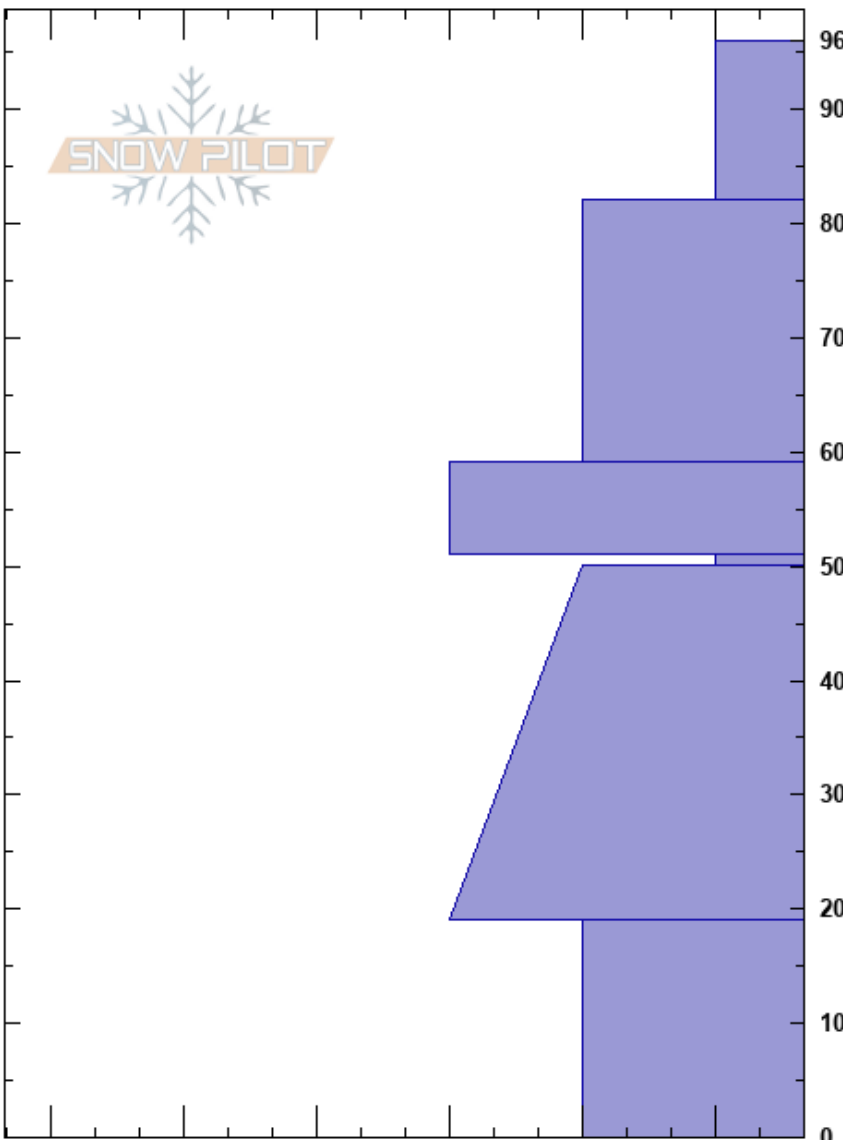

North Bane  
 Teton Range  
 WY  
 Elevation: 2865 m  
 Aspect: N  
 Specifics: Pit dug in a Ski Area; Ski tracks on slope; We skied slope

Daniel Nagy  
 11/22/2024 - 12:30pm  
 Co-ord: 43.77736N, -110.92906W  
 Slope Angle: 45°  
 Wind Loading: no

Stability: Fair  
 Air Temperature: 1°C  
 Sky Cover: FEW  
 Precipitation: NO  
 Wind: SW Light Breeze

HS:96  
 PF:96 51-50cm:Problematic layer

ρ  
 kg/m³  
 Stability tests & Layer comments

Crystal Form	Crystal Size	Moisture	ρ kg/m³	Stability tests & Layer comments
/	1			
/	0.5			
/ (•)	0.3-0.5			
• (⊕)	0.5-1			
∨	2-3			← ECTP16 @50cm Resistant Planar
⊖	1-2			
□	2			