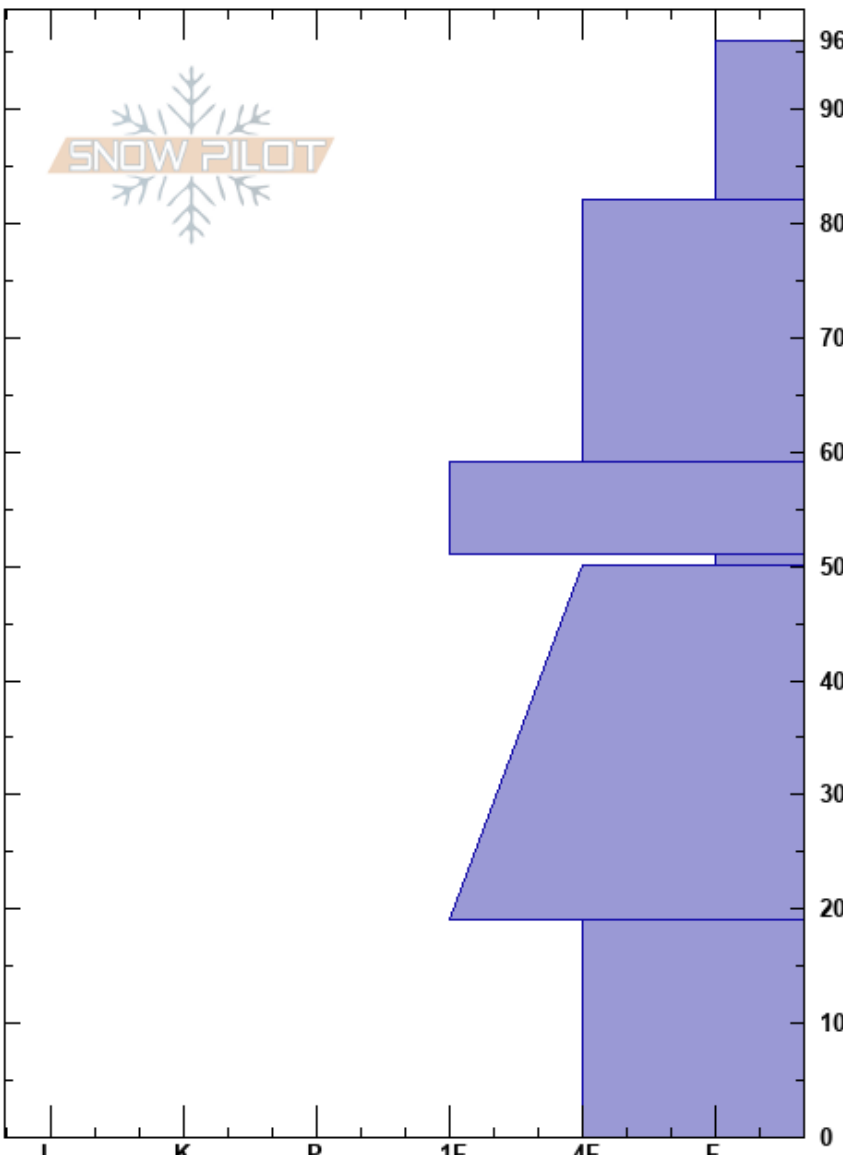

North Bane  
 Teton Range  
 WY  
 Elevation: 2865 m  
 Aspect: N  
 Specifics: Pit dug in a Ski Area; Ski tracks on slope; We skied slope

Daniel Nagy  
 11/22/2024 - 12:30pm  
 Co-ord: 43.77736N, -110.92906W  
 Slope Angle: 45°  
 Wind Loading: no

Stability: Fair  
 Air Temperature: 1°C  
 Sky Cover: FEW  
 Precipitation: NO  
 Wind: SW Light Breeze

HS:96  
 PF:96 51-50cm: Problematic layer

ρ  
 Stability tests & Layer comments

Crystal Form	Crystal Size	Moisture	ρ kg/m³	Stability tests & Layer comments
/	1			
/	0.5			
/ (•)	0.3-0.5			
• (⊕)	0.5-1			
∨	2-3			← ECTP16 @50cm Resistant Planar
⊖	1-2			
□	2			