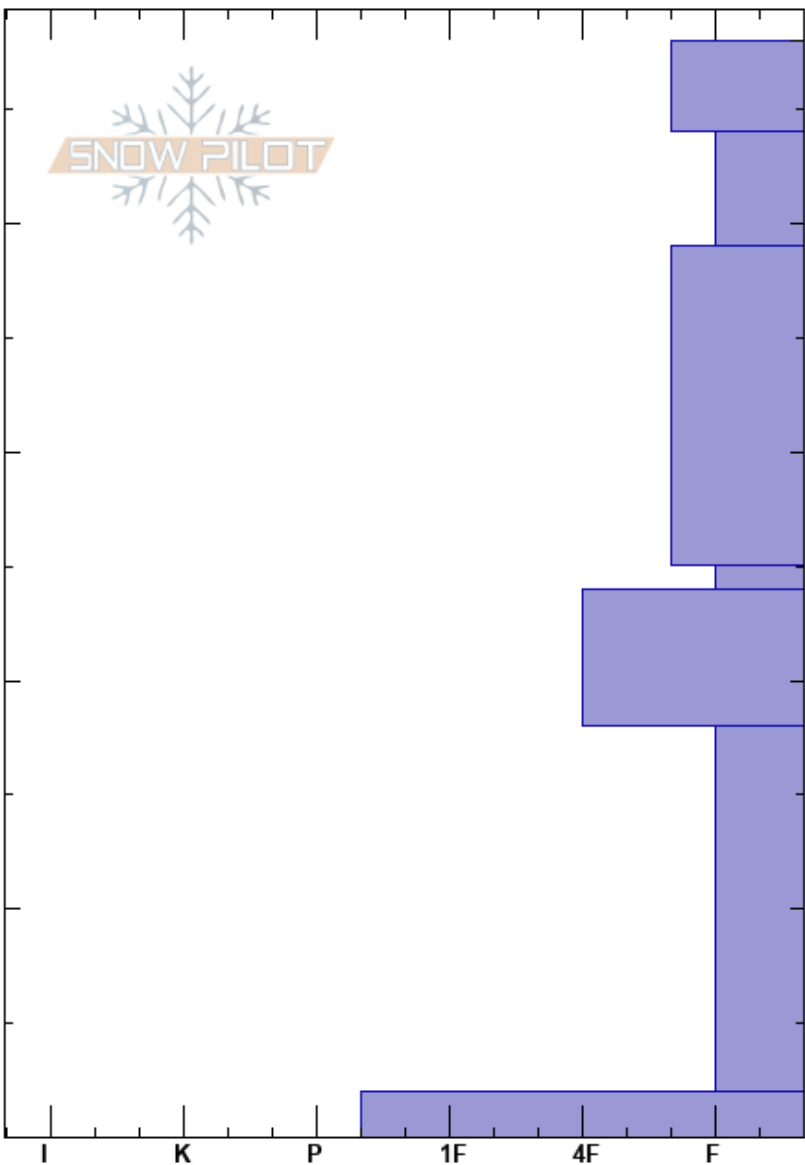

Whitetail
Purcell
BC
Elevation: 2330 m
Aspect: NE
Specifics: Pit is adjacent to avalanche: flank;

Panorama Avalanche Office
22/11/2024 - 14:00
Co-ord: 50.42700N, -116.18720W
Slope Angle: 35°
Wind Loading:

Stability: HS:48
Air Temperature: PF:45 25-24cm: Nov 9
Sky Cover: X
Precipitation: S-1
Wind: Calm

Crystal Form	Crystal Size	Moisture	ρ kg/m ³	Stability tests & Layer comments
	V			25-24cm: Nov 9
	□	2		
	⊙⊙			← ECTP12 @2cm FC on crust ← CT5, SC @2cm FC on crust