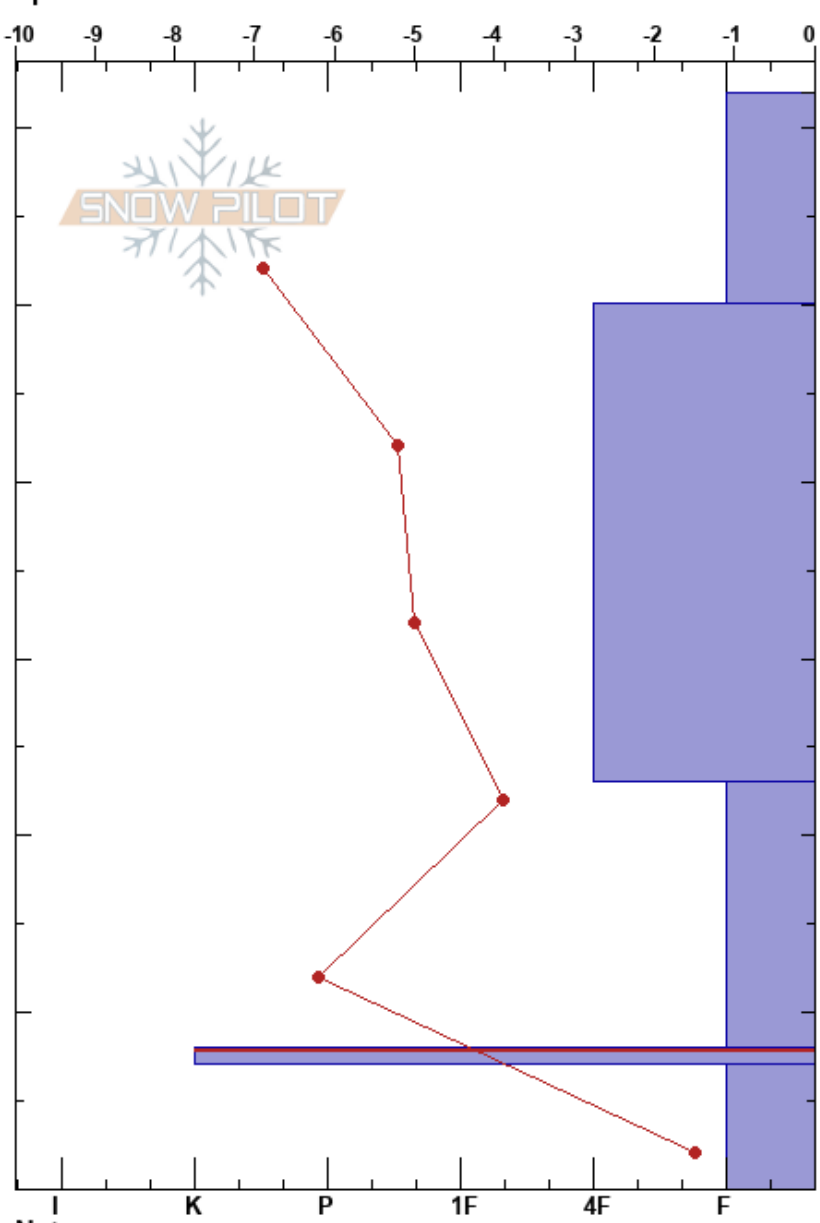

Nov 24 Baseline  
 purcell  
 BC  
 Elevation: 2290 m  
 Aspect:  
 Specifics:

TCA Avy Office  
 22/11/2024 - 12:30  
 Co-ord: 50.47079N, -116.29960W  
 Slope Angle:  
 Wind Loading: no

Stability:  
 Air Temperature: -5.9°C  
 Sky Cover: OVC  
 Precipitation: S1  
 Wind: SW Light Breeze

HS:62  
 PF:50  
 8-7cm:Problematic layer

Form	Crystal		$\rho$ kg/m <sup>3</sup>	Stability tests & Layer comments
	Size	Moisture		
*	0.5-1	D		
/	0.5-1	D		← CT9, BRK @50cm
□	0.5-1	D		
⊙⊙				← CT21, SC @8cm
^	1-2	D		