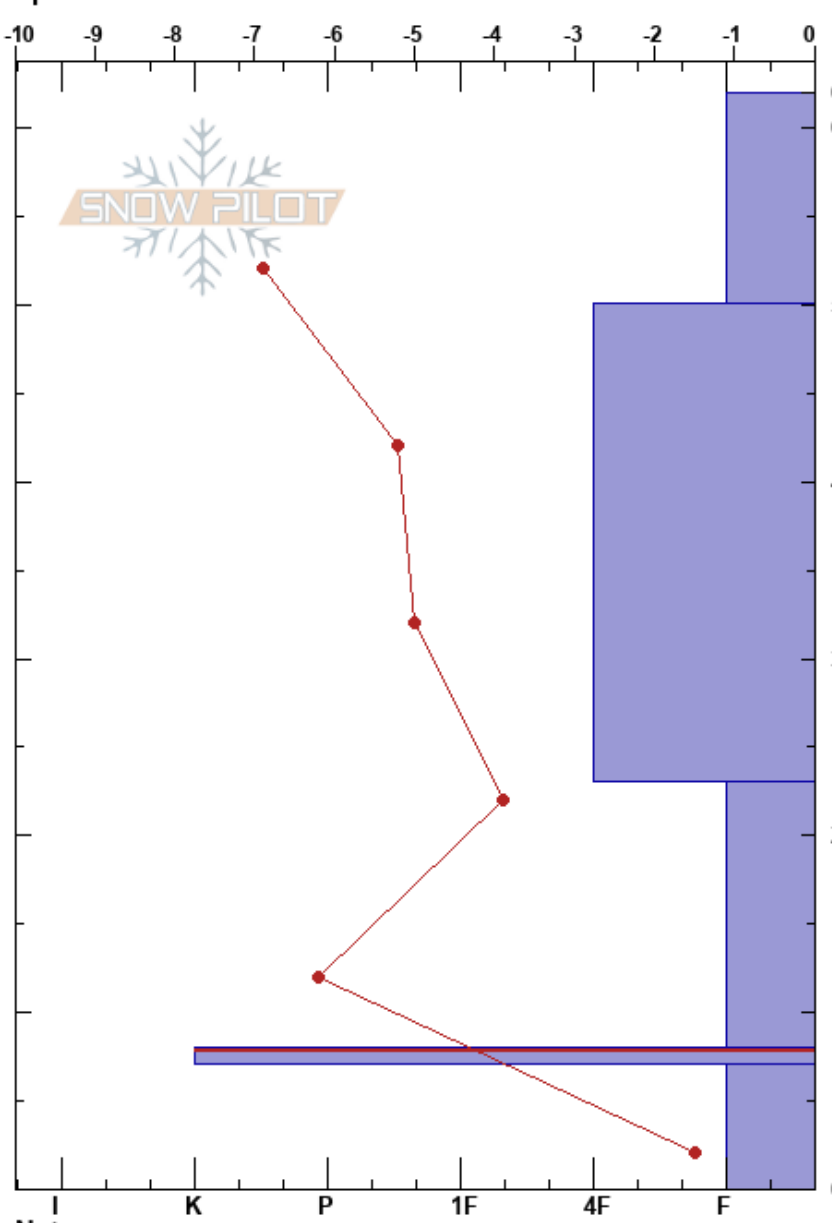

Nov 24 Baseline
 purcell
 BC
 Elevation: 2290 m
 Aspect:
 Specifics:

TCA Avy Office
 22/11/2024 - 12:30
 Co-ord: 50.47079N, -116.29960W
 Slope Angle:
 Wind Loading: no

Stability:
 Air Temperature: -5.9°C
 Sky Cover: OVC
 Precipitation: S1
 Wind: SW Light Breeze

HS:62
 PF:50
 8-7cm:Problematic layer

Form	Crystal		ρ kg/m ³	Stability tests & Layer comments
	Size	Moisture		
*	0.5-1	D		
/	0.5-1	D		← CT9, BRK @50cm
□	0.5-1	D		
⊙⊙				← CT21, SC @8cm
^	1-2	D		

Notes: