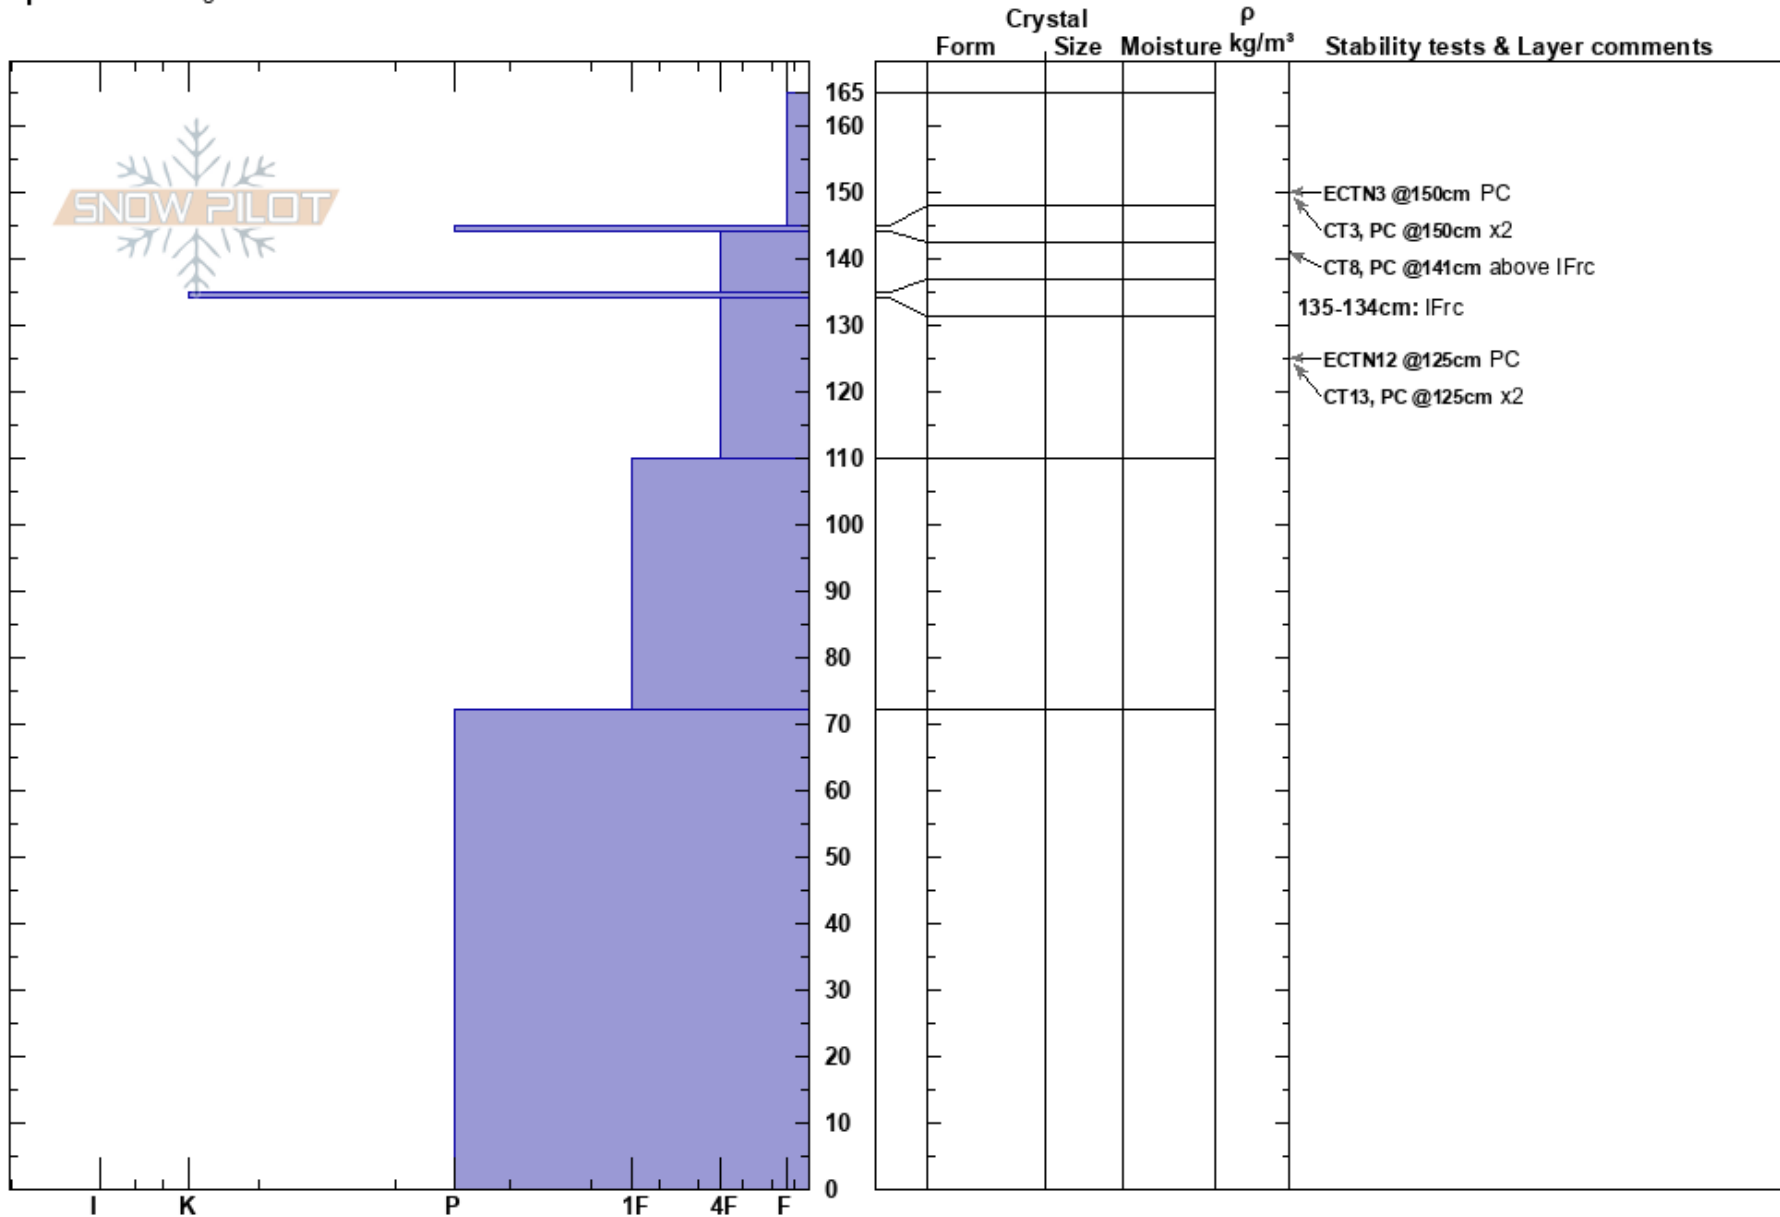

Back of Bullet
 Monashee
 BC
 Elevation: 2135 m
 Aspect: NE
 Specifics: Pit dug in a Ski Area

Brydan Tollefson
 20/11/2024 - 14:00
 Co-ord: 49.73834N, -118.92991W
 Slope Angle: 32°
 Wind Loading:

Stability:
 Air Temperature:
 Sky Cover: X
 Precipitation: NO
 Wind: Calm

HS:165
 135-134cm: IFrc
 Layer Notes:

Notes: