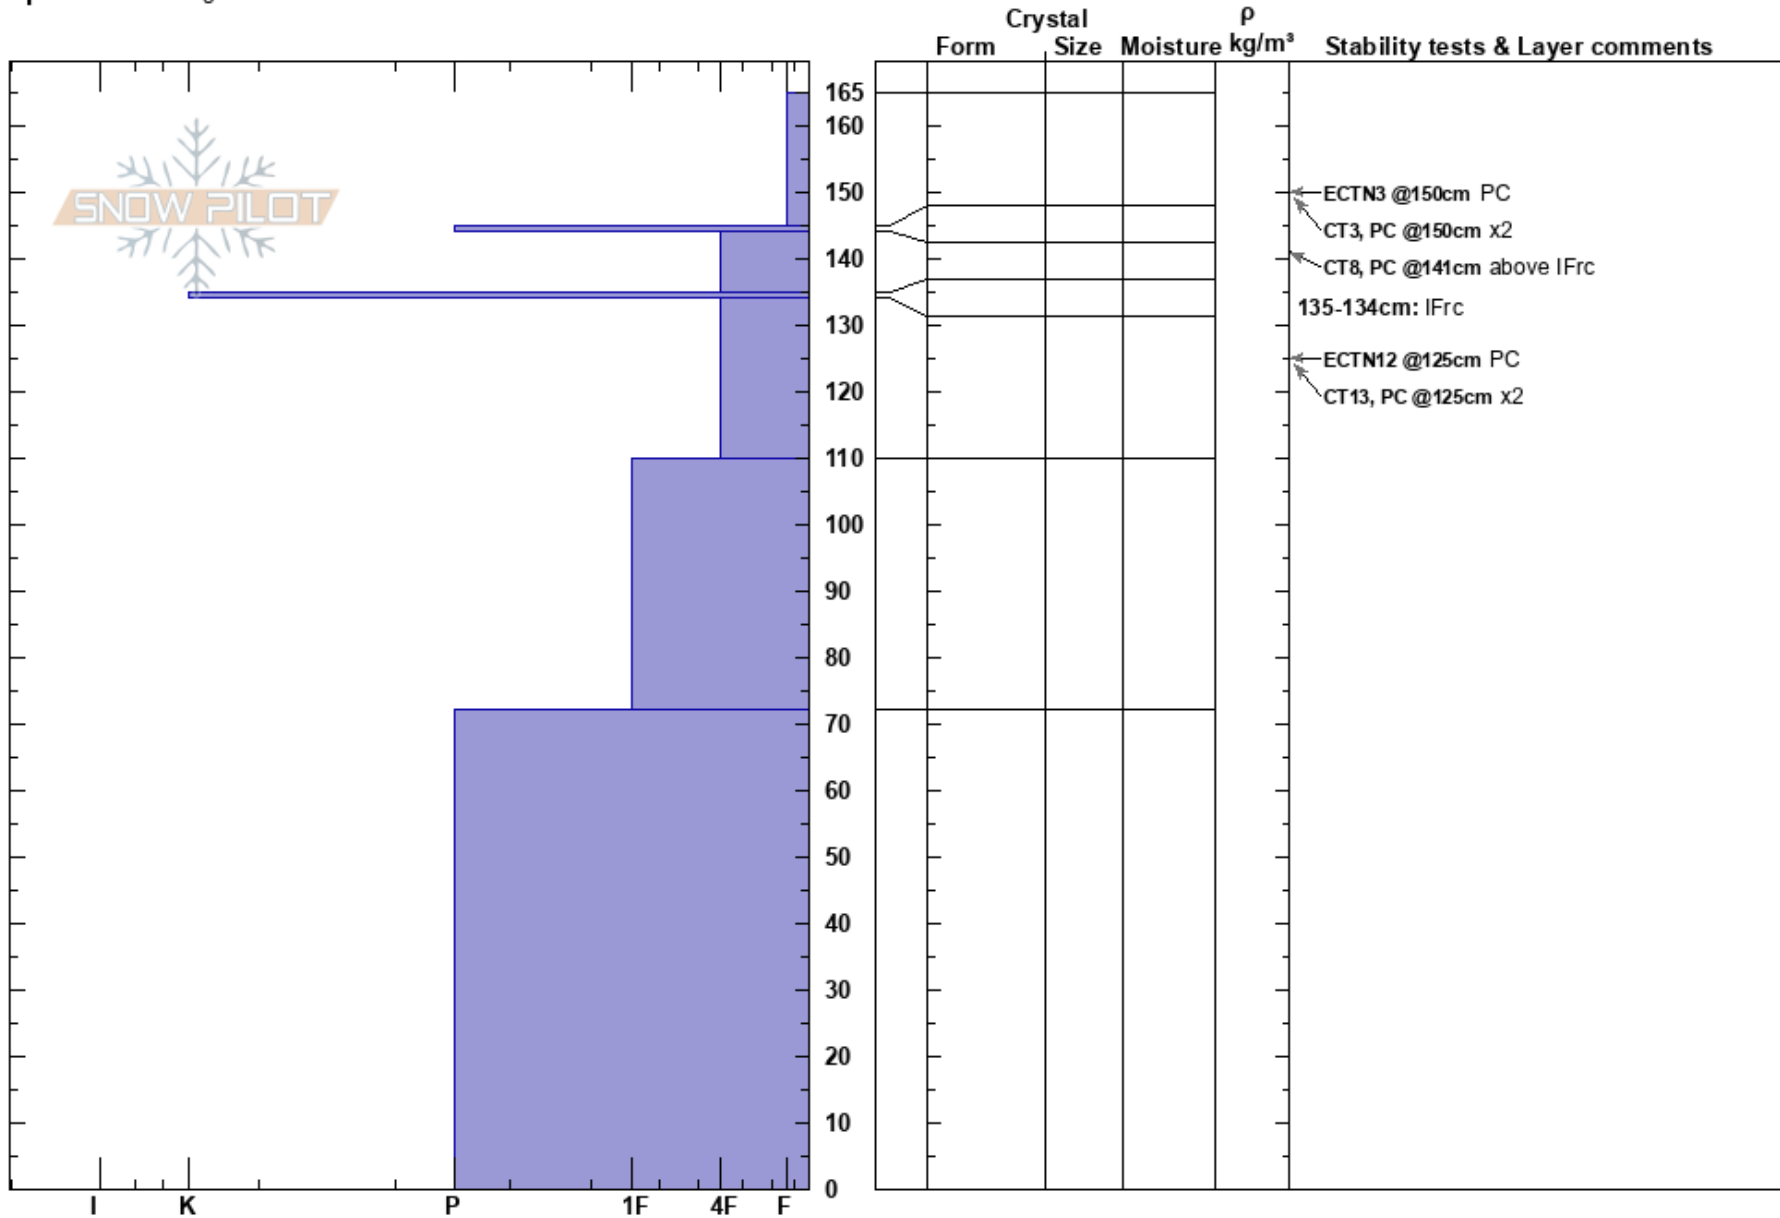

Back of Bullet
 Monashee
 BC
 Elevation: 2135 m
 Aspect: NE
 Specifics: Pit dug in a Ski Area

Brydan Tollefson
 20/11/2024 - 14:00
 Co-ord: 49.73834N, -118.92991W
 Slope Angle: 32°
 Wind Loading:

Stability:
 Air Temperature:
 Sky Cover: X
 Precipitation: NO
 Wind: Calm

HS:165
 135-134cm: IFrc
 Layer Notes:

Notes: