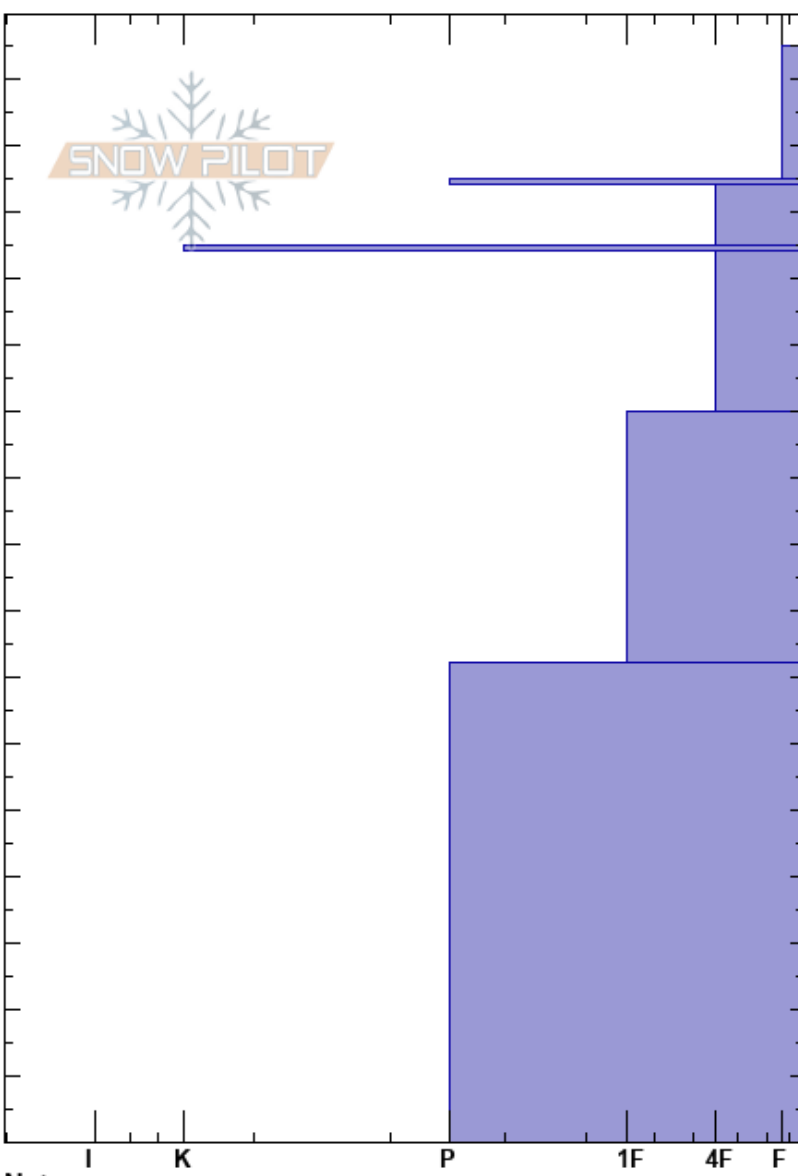

Back of Bullet
 Monashee
 BC
 Elevation: 2135 m
 Aspect: NE
 Specifics: Pit dug in a Ski Area

Brydan Tollefson
 20/11/2024 - 14:00
 Co-ord: 49.73834N, -118.92991W
 Slope Angle: 32°
 Wind Loading:

Stability:
 Air Temperature:
 Sky Cover: X
 Precipitation: NO
 Wind: Calm

HS:165
 135-134cm: IFrc

Layer Notes:

Crystal Form	Crystal Size	Moisture	ρ kg/m ³	Stability tests & Layer comments
				ECTN3 @150cm PC
				CT3, PC @150cm x2
				CT8, PC @141cm above IFrc
				135-134cm: IFrc
				ECTN12 @125cm PC
				CT13, PC @125cm x2