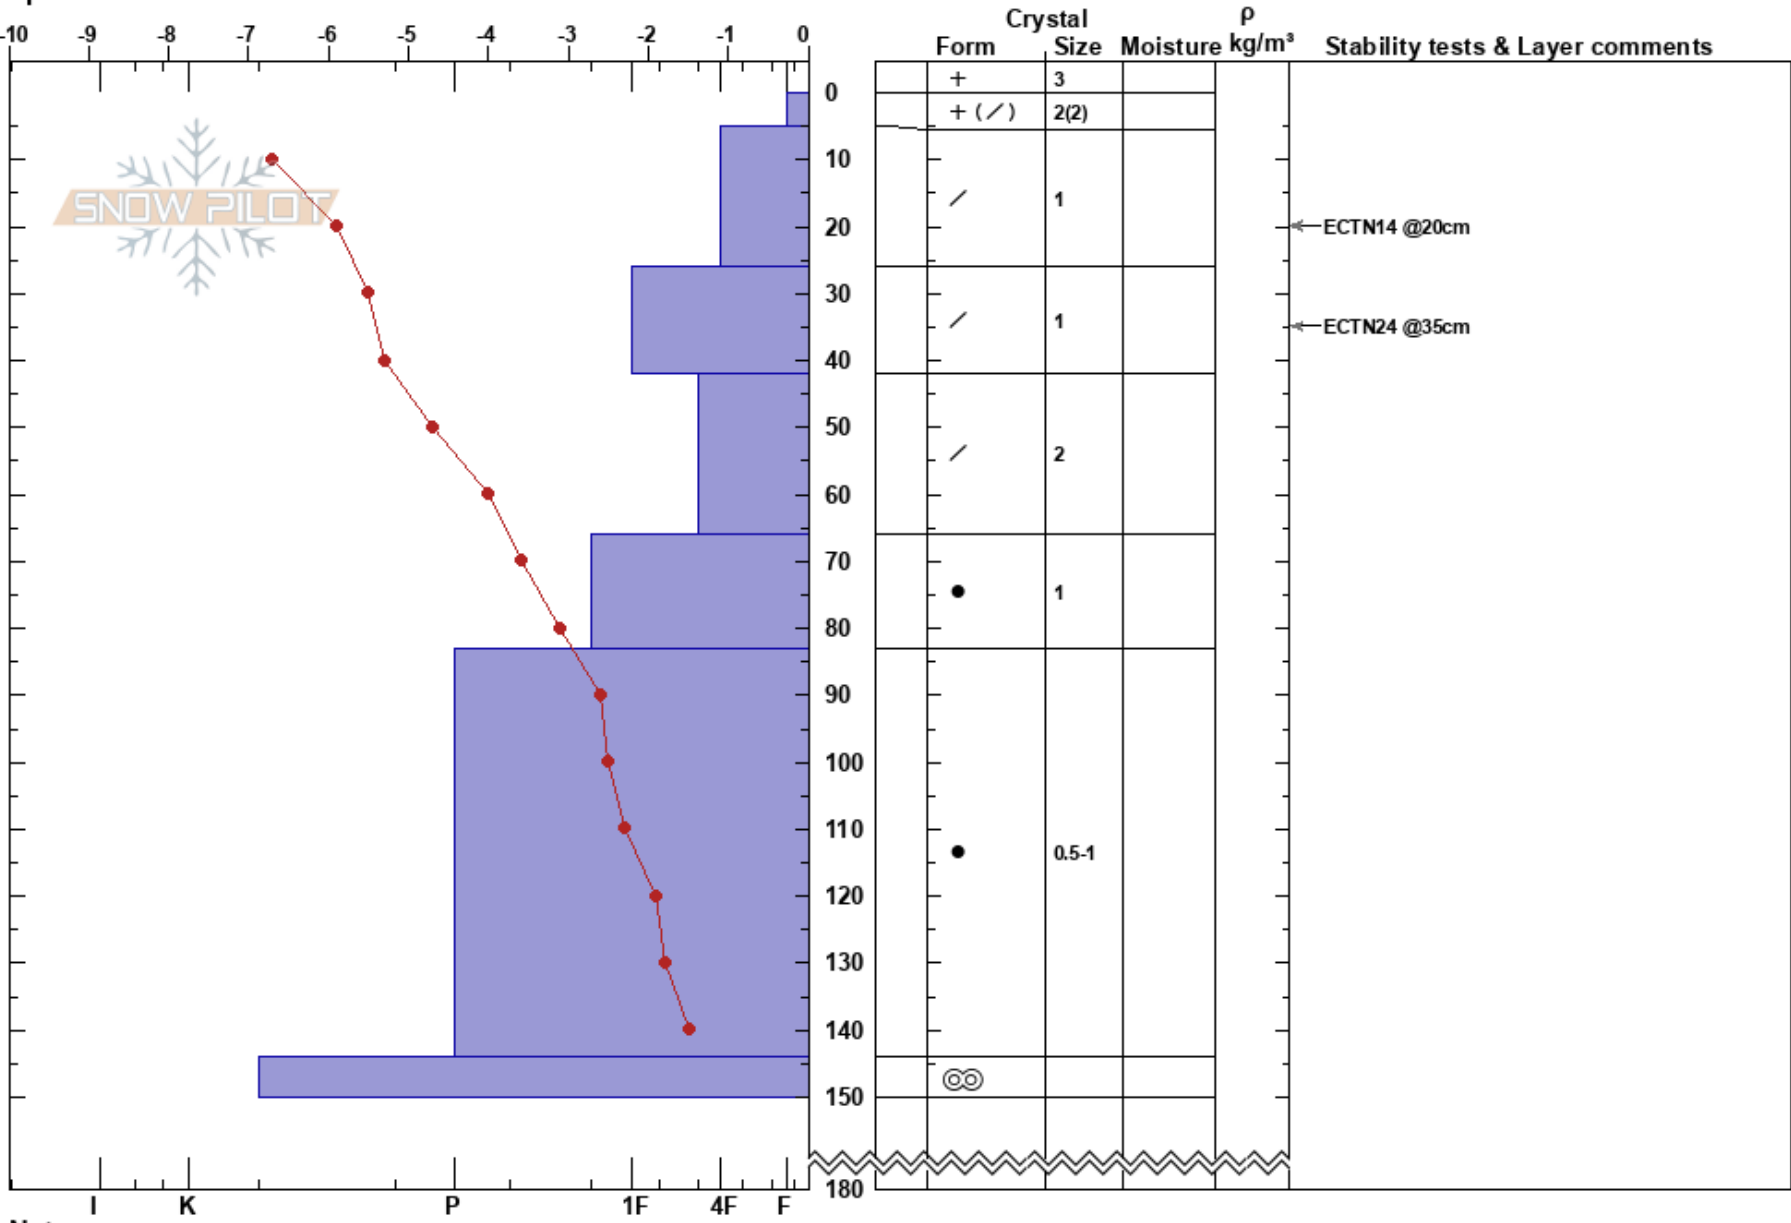

241121 Secret Basin  
 Coast Mountains  
 BC  
 Elevation: 2090 m  
 Aspect: W  
 Specifics:

Nicole Koshure  
 21/11/2024 - 13:45  
 Co-ord:  
 Slope Angle: 35°  
 Wind Loading:

Stability:  
 Air Temperature: -7°C  
 Sky Cover: BKN  
 Precipitation: NO  
 Wind: S Light Breeze

HS:180  
 PF:65  
 Layer Notes:

Notes: