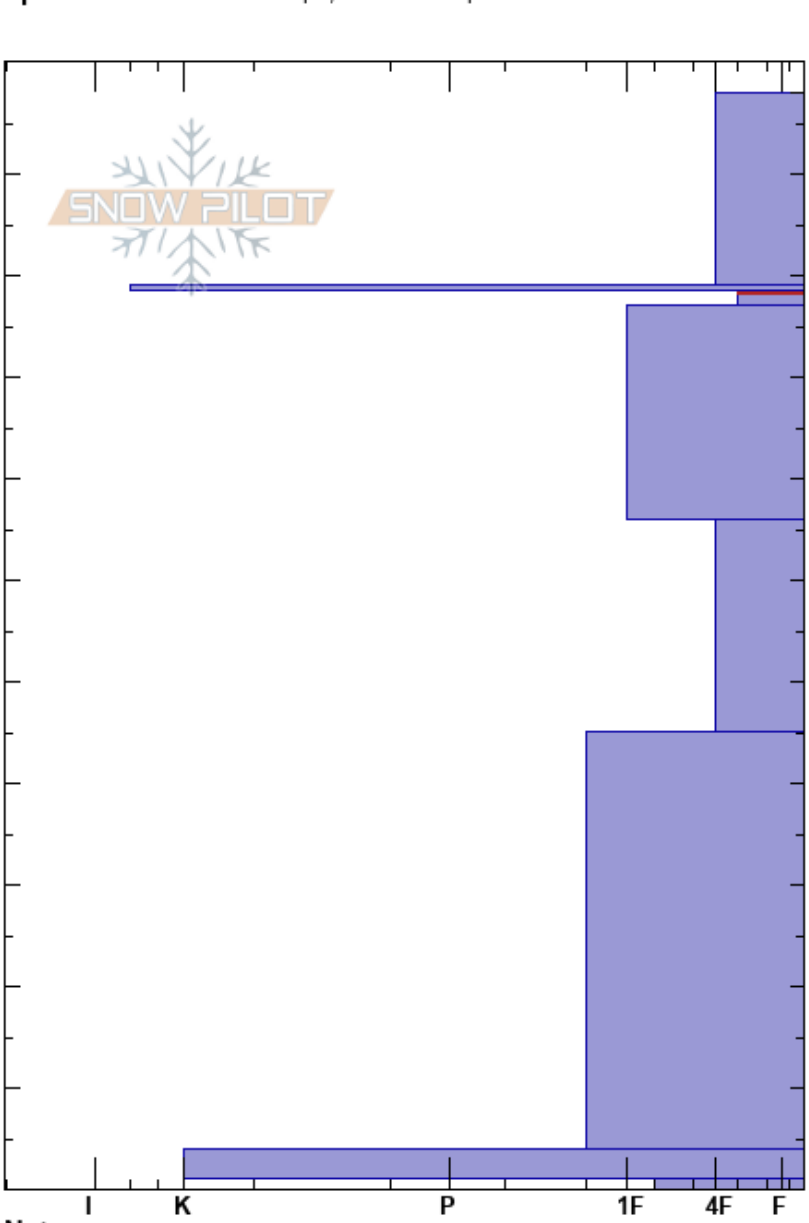

Лесно пупырь, обратка
 Baikal
 Russia
Elevation: 1180 m
Aspect: NE
Specifics: Ski tracks on slope; We skied slope

Mikhail Ryabchikov
 22/11/2024 - 14:25
Co-ord: 51.38725N, 104.87545E
Slope Angle: 32°
Wind Loading: no

Stability: Very Good
Air Temperature:
Sky Cover: SCT
Precipitation: NO
Wind: W Light Breeze

HS:108
PF:43 88.5-87cm: Problematic layer
PS: 12

Depth (cm)	Crystal		Moisture	ρ kg/m ³	Stability tests & Layer comments
	Form	Size			
108					
100	/ (/)	1	D		
90	-		D		
88	☐	0.5-1	D		CT13, RP @88cm ECTN15 @88cm
70	•	0.5	D		
50	• (☐)	0.5	D		
46					CT25, BRK @46cm ECTN20 @46cm
30	•	0.3	D		
5	⊙		D		
0	☐ (☐)	1	D		