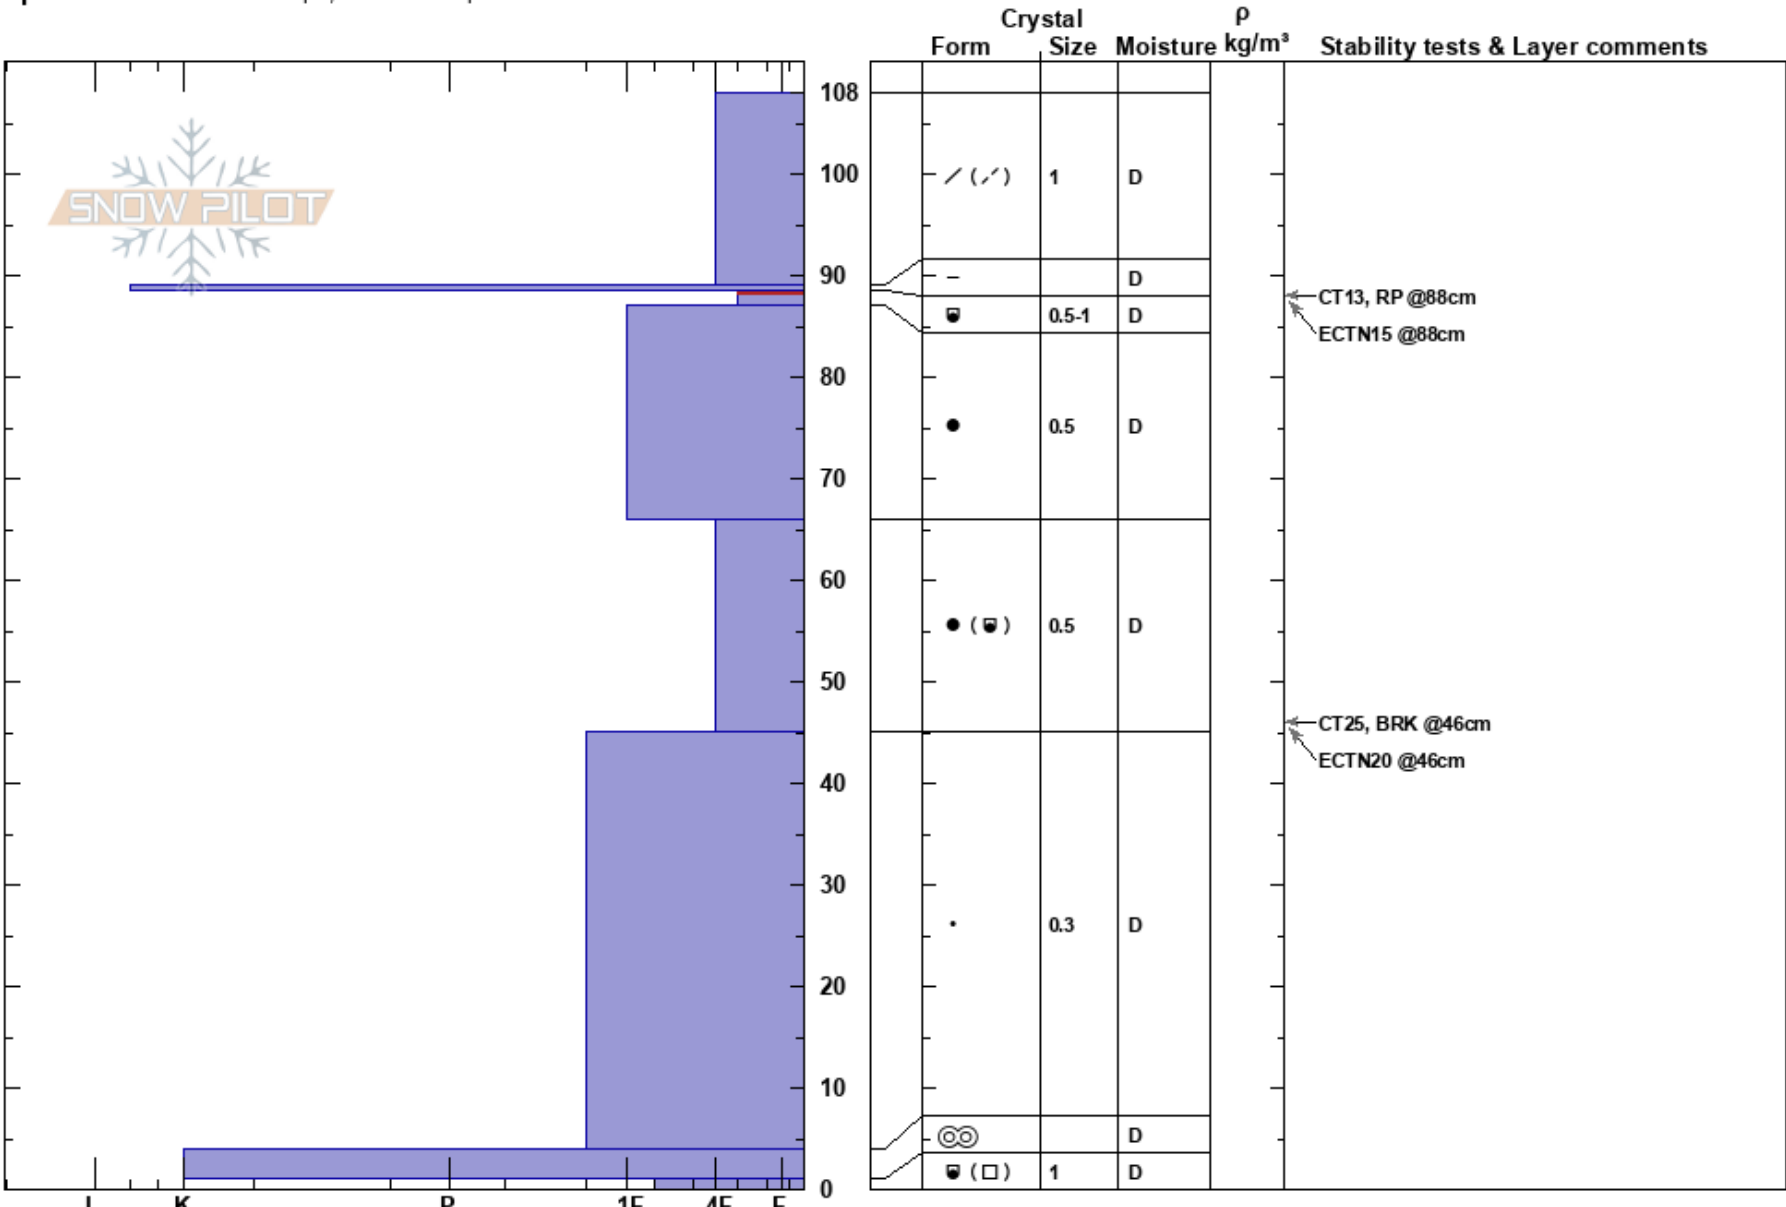

Лесно пупырь, обратка
 Baikal
 Russia
Elevation: 1180 m
Aspect: NE
Specifics: Ski tracks on slope; We skied slope

Mikhail Ryabchikov
 22/11/2024 - 14:25
Co-ord: 51.38725N, 104.87545E
Slope Angle: 32°
Wind Loading: no

Stability: Very Good
Air Temperature:
Sky Cover: SCT
Precipitation: NO
Wind: W Light Breeze

HS:108
PF:43 88.5-87cm: Problematic layer
PS: 12

Notes: