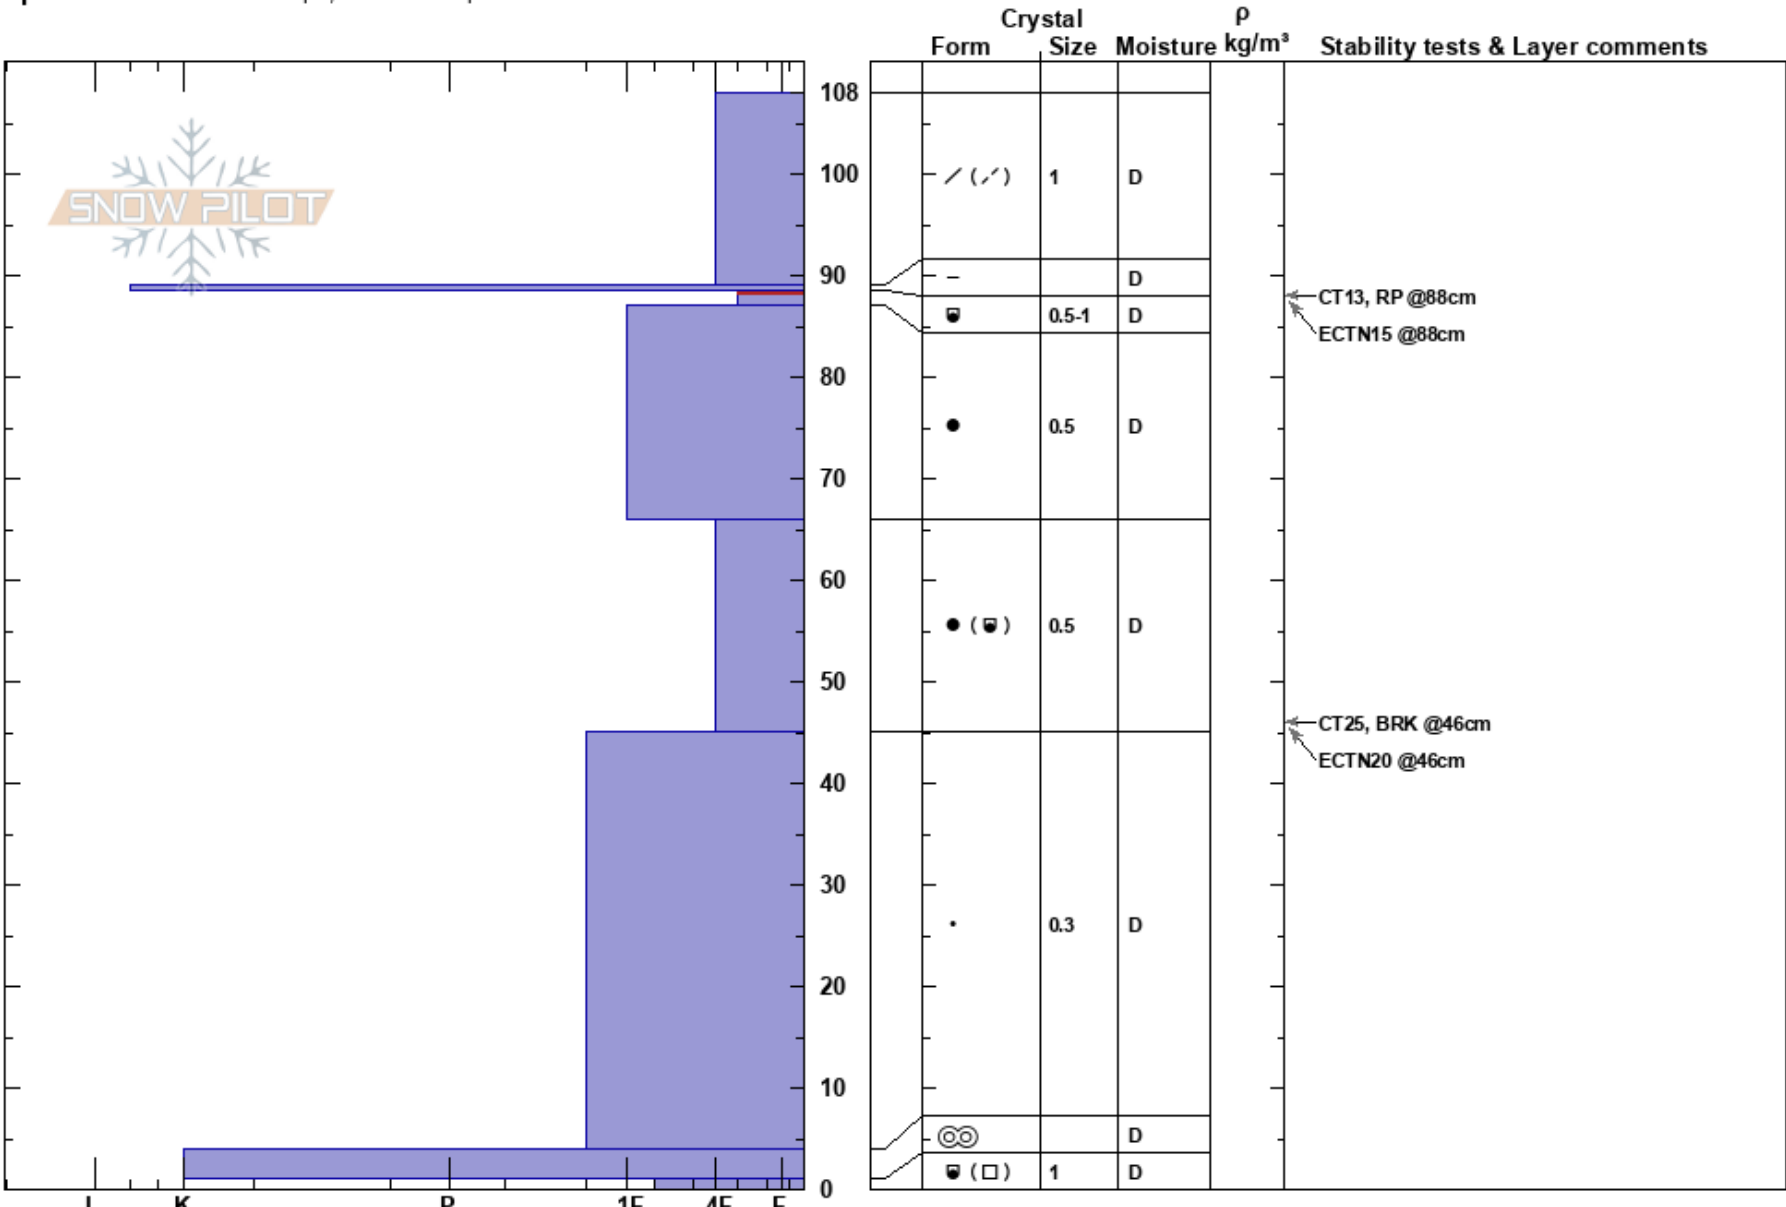

Лесно пупырь, обратка  
 Baikal  
 Russia  
**Elevation:** 1180 m  
**Aspect:** NE  
**Specifics:** Ski tracks on slope; We skied slope

Mikhail Ryabchikov  
 22/11/2024 - 14:25  
**Co-ord:** 51.38725N, 104.87545E  
**Slope Angle:** 32°  
**Wind Loading:** no

**Stability:** Very Good  
**Air Temperature:**  
**Sky Cover:** SCT  
**Precipitation:** NO  
**Wind:** W Light Breeze

**HS:** 108  
**PF:** 43 88.5-87cm: Problematic layer  
**PS:** 12

Notes: