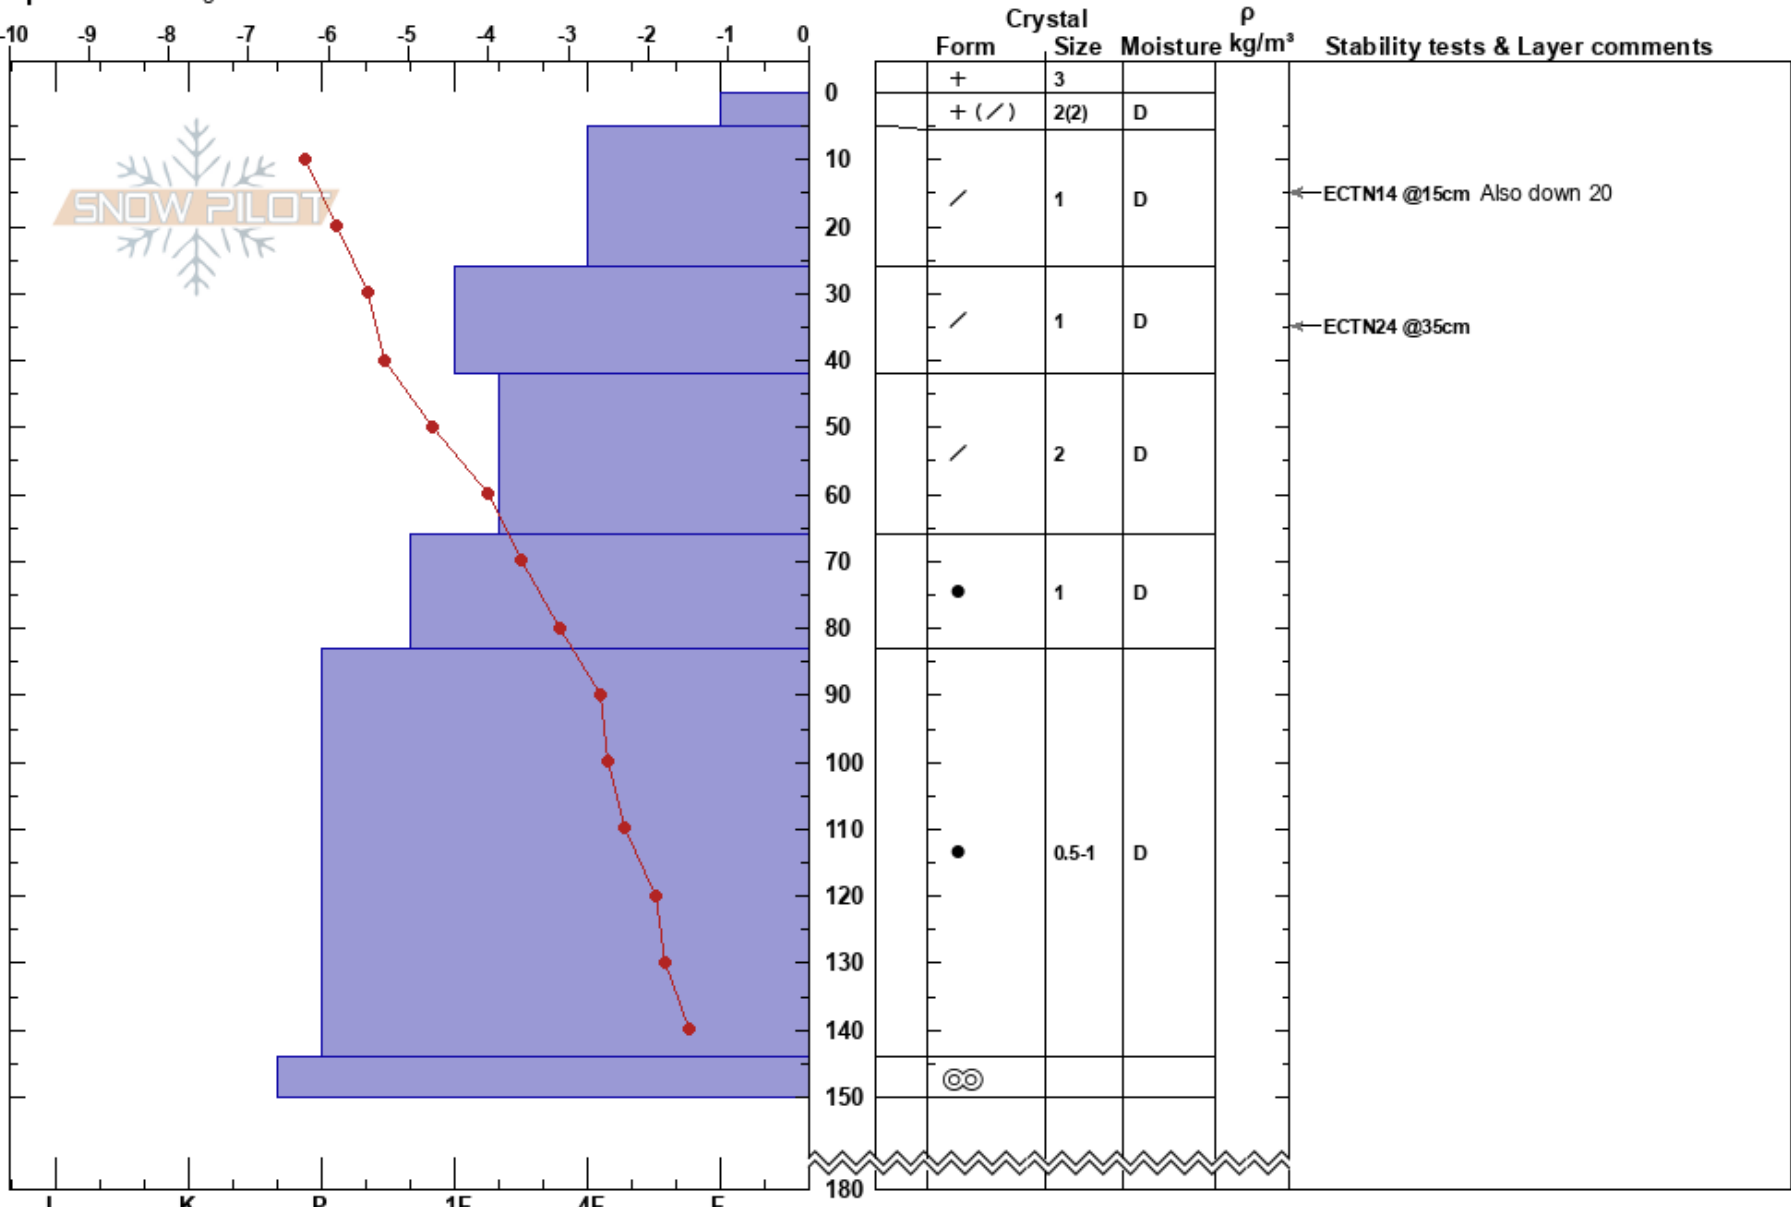

241121 Secret Basin
 Coast Mountains
 CA
Elevation: 2090 m
Aspect: W
Specifics: Pit dug in a Ski Area

Erin Taylor
 11/21/2024 - 1:45pm
Co-ord:
Slope Angle: 35°
Wind Loading: yes

Stability: **HS:**180 **Layer Notes:**
Air Temperature: -7°C **PF:**65 42-66cm:Problematic layer
Sky Cover: BKN
Precipitation: NO
Wind: S Light Breeze

Pit dug by Erin Taylor and Will Westcott