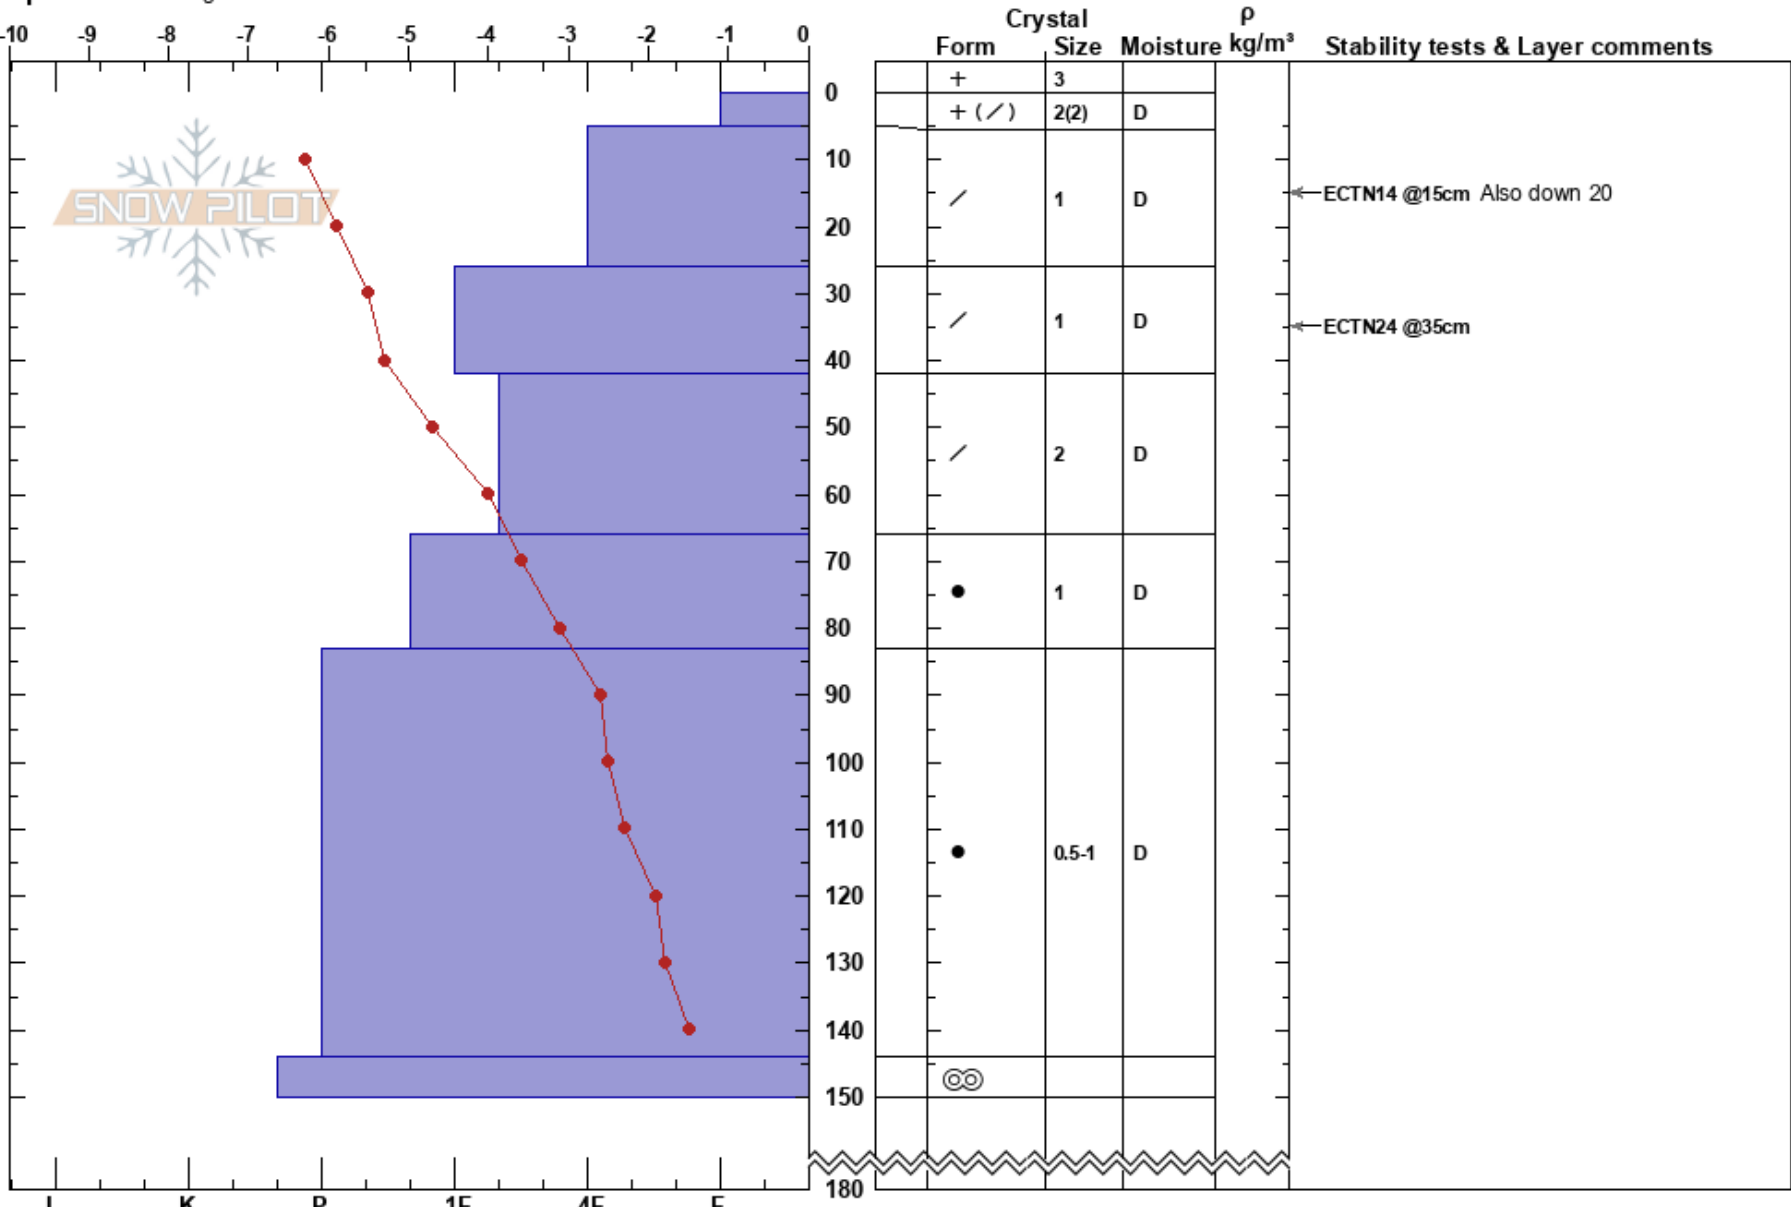

241121 Secret Basin
 Coast Mountains
 CA
Elevation: 2090 m
Aspect: W
Specifics: Pit dug in a Ski Area

Erin Taylor
 11/21/2024 - 1:45pm
Co-ord:
Slope Angle: 35°
Wind Loading: yes

Stability: **HS:**180 **Layer Notes:**
Air Temperature: -7°C **PF:**65 42-66cm:Problematic layer
Sky Cover: BKN
Precipitation: NO
Wind: S Light Breeze

Notes: Lee aspect with some wind loading. Rocky ground cover.

Pit dug by Erin Taylor and Will Westcott