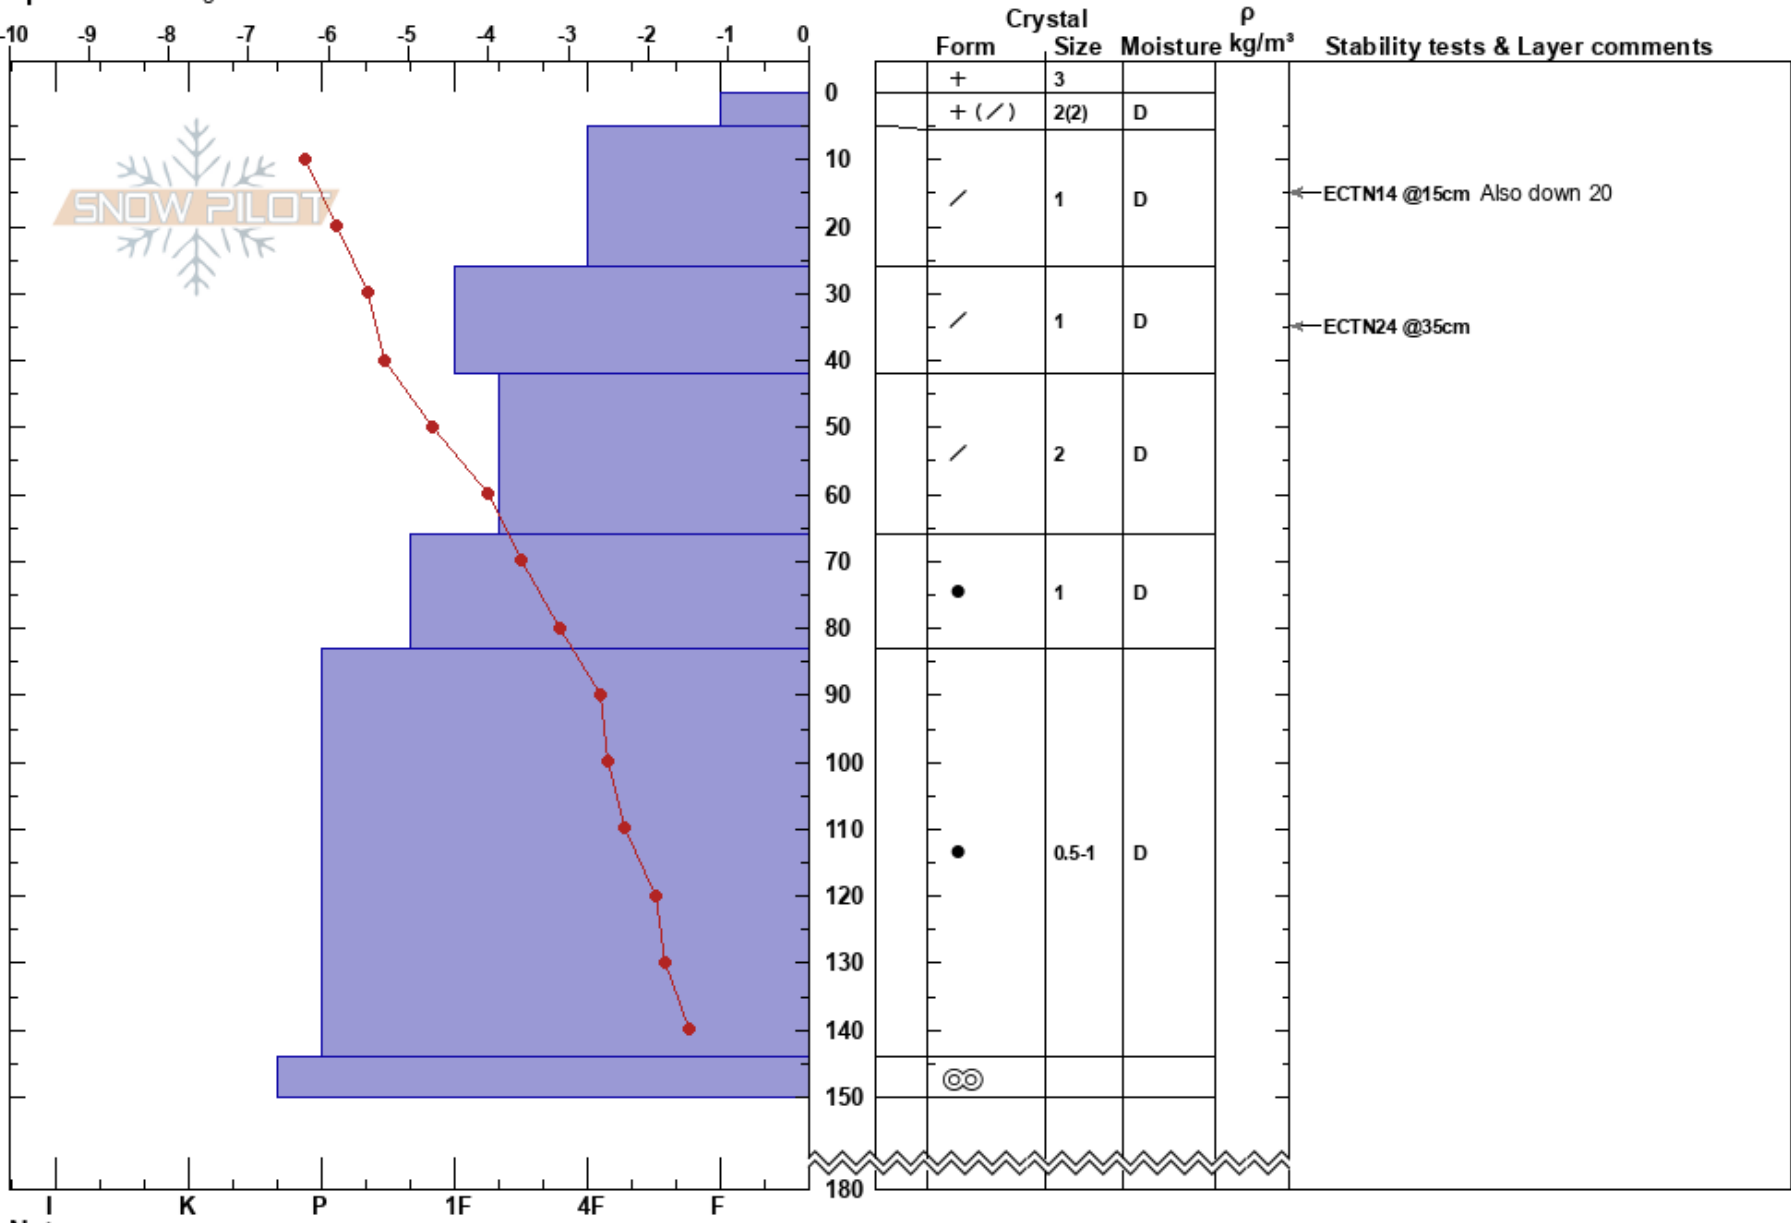

241121 Secret Basin  
 Coast Mountains  
 CA  
**Elevation:** 2090 m  
**Aspect:** W  
**Specifics:** Pit dug in a Ski Area

Erin Taylor  
 11/21/2024 - 1:45pm  
**Co-ord:**  
**Slope Angle:** 35°  
**Wind Loading:** yes

**Stability:** **HS:**180 **Layer Notes:**  
**Air Temperature:** -7°C **PF:**65 42-66cm:Problematic layer  
**Sky Cover:** BKN  
**Precipitation:** NO  
**Wind:** S Light Breeze

**Notes:** Lee aspect with some wind loading. Rocky ground cover.

Pit dug by Erin Taylor and Will Westcott