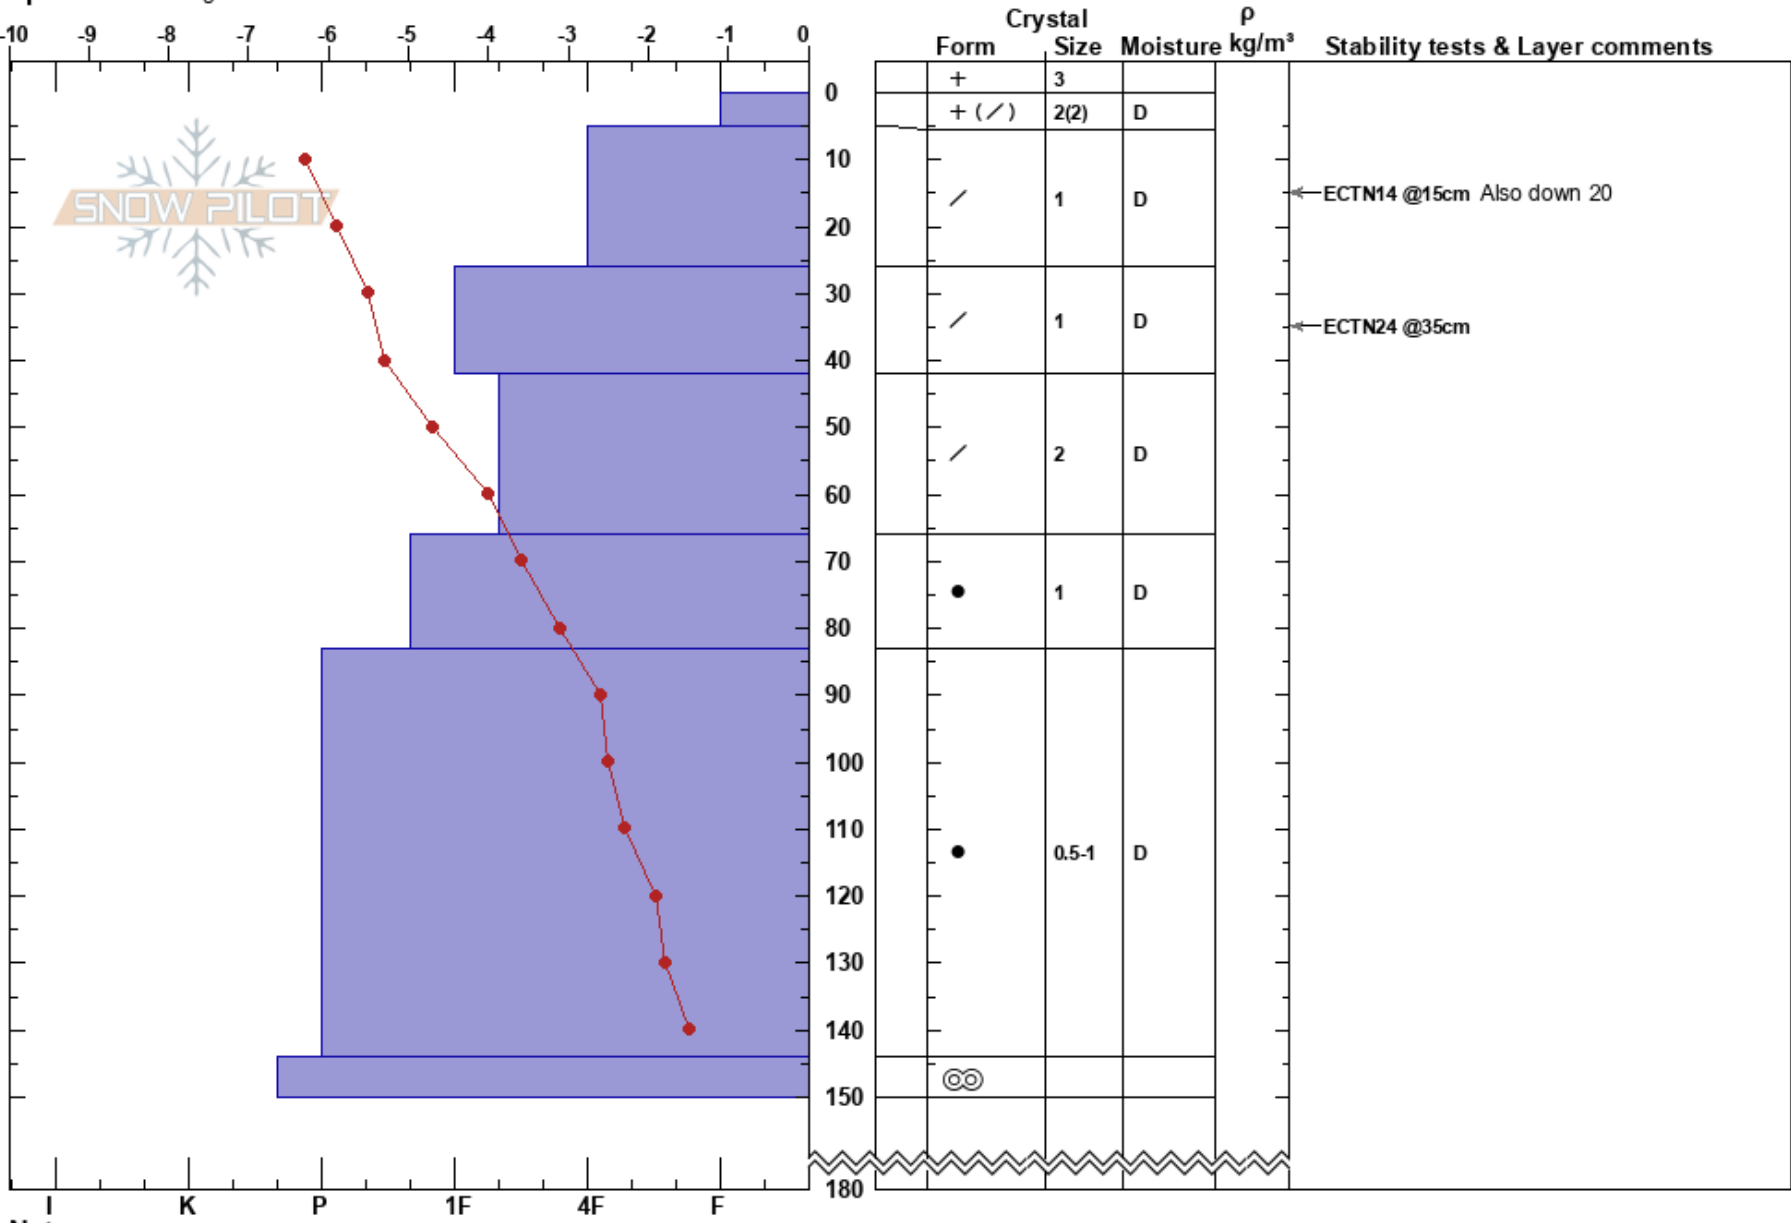

241121 Secret Basin
 Coast Mountains
 CA
Elevation: 2090 m
Aspect: W
Specifics: Pit dug in a Ski Area

Erin Taylor
 11/21/2024 - 1:45pm
Co-ord:
Slope Angle: 35°
Wind Loading: yes

Stability: **HS:**180 **Layer Notes:**
Air Temperature: -7°C **PF:**65 42-66cm:Problematic layer
Sky Cover: BKN
Precipitation: NO
Wind: S Light Breeze

Notes: Lee aspect with some wind loading. Rocky ground cover.

Pit dug by Erin Taylor and Will Westcott