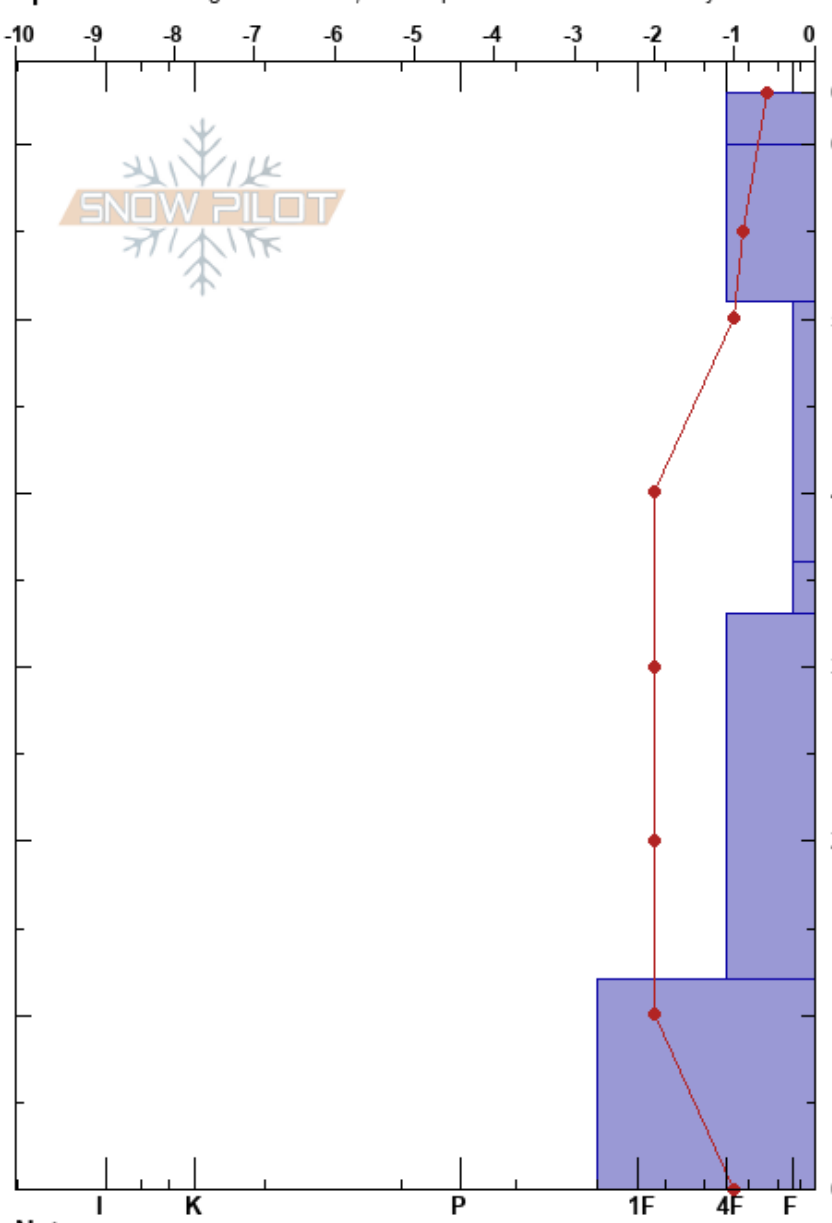

Bottom of Morningstar izzy davis
 Silver Valley Area 11/21/2024 - 2:30am
 ID
Elevation: 1676 m
Aspect: E
Specifics: Pit dug in a Ski Area; Pit is representative of backcountry

Stability:
Air Temperature: 0.6°C
Sky Cover: OVC
Precipitation: S-1
Wind: SW Light Breeze

HS:63
PF:23
 51-36cm: wet
 36-33cm: Problematic layer

Form	Crystal		Moisture	ρ kg/m ³	Stability tests & Layer comments
	Size				
/ (•)	2(1)				
• (/)	1(1)				
•	0.5				51-36cm: wet
⊗	3-6				
•	0.5				
○	2				