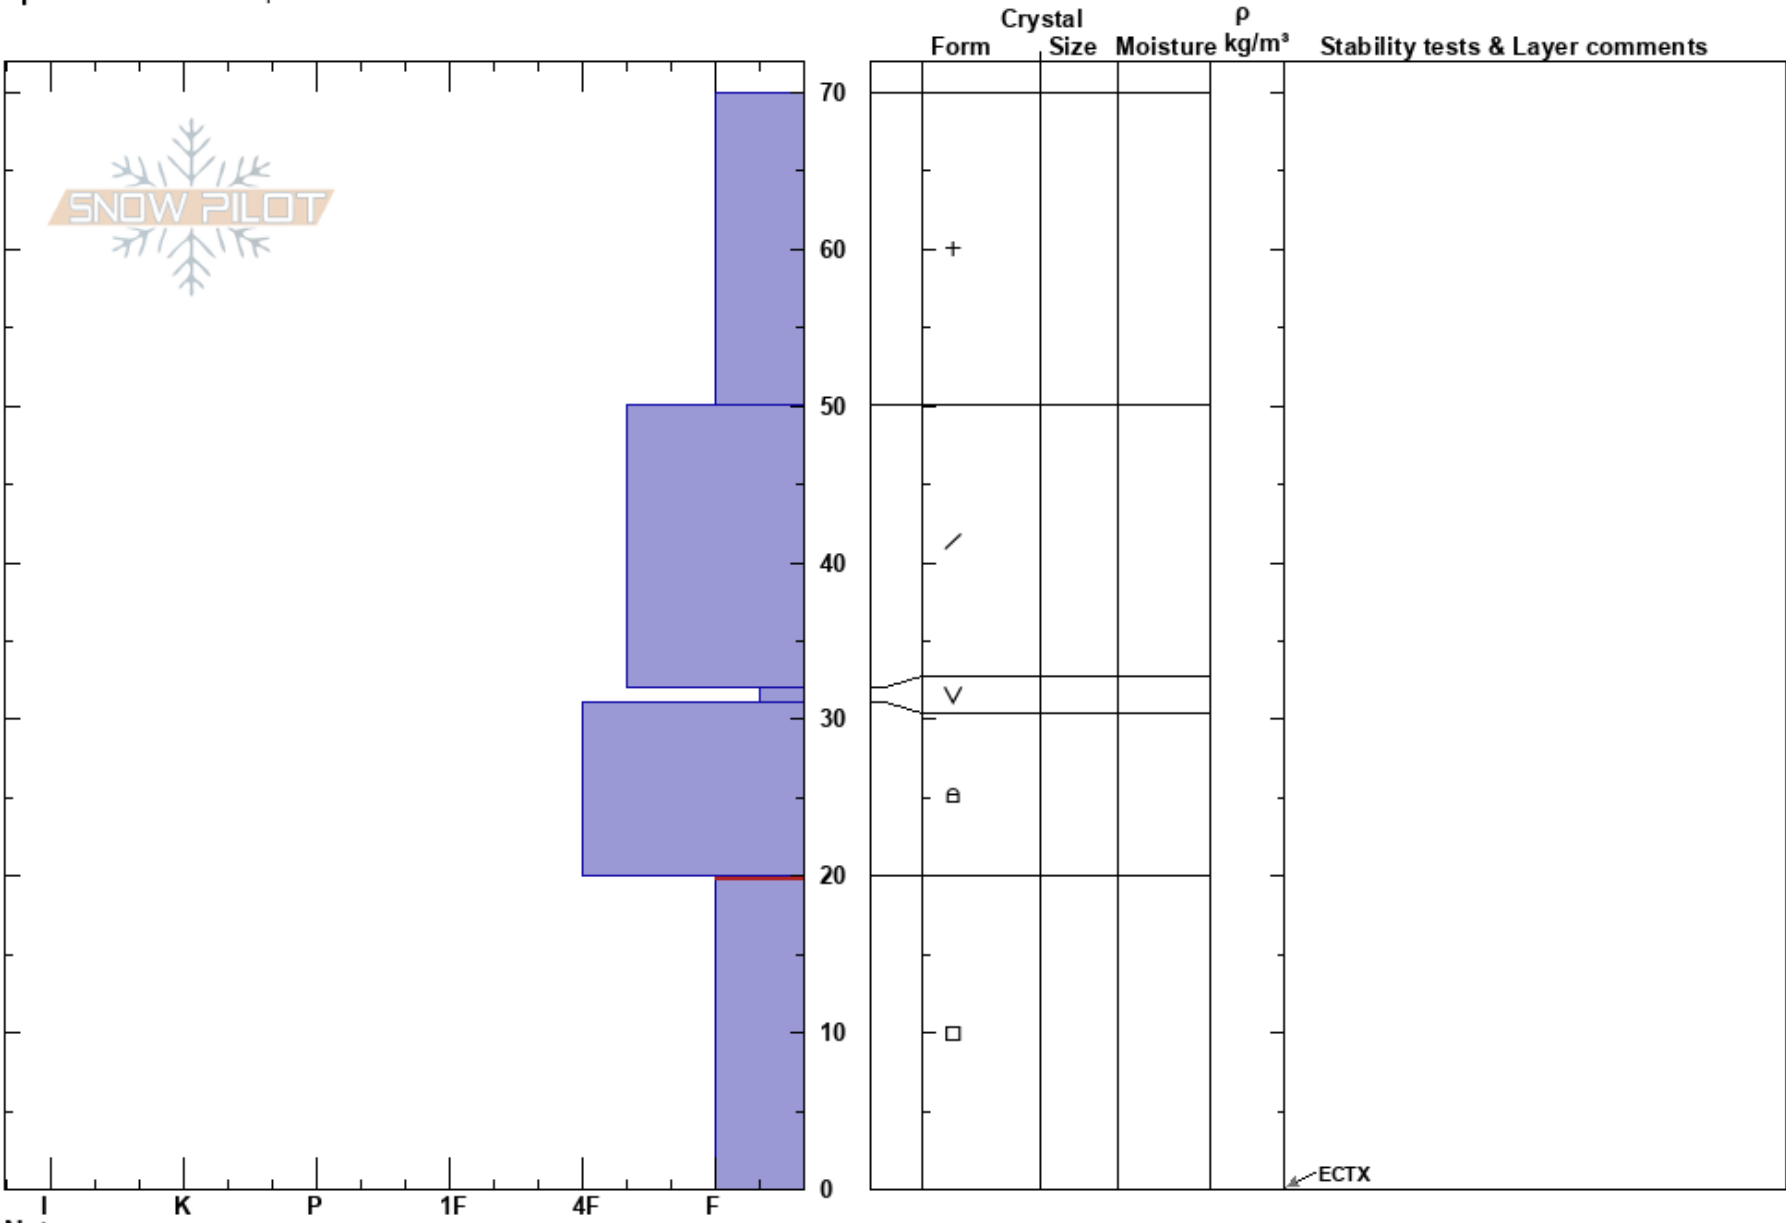

Oliver
 Teton Range
 WY
 Elevation: 8400 ft
 Aspect: 30°
 Specifics: We skied slope

Gabrielle Antonioli
 11/20/2024 - 2:00pm
 Co-ord: 43.52216N, -111.05624W
 Slope Angle: 29°
 Wind Loading:

Stability:
 Air Temperature:
 Sky Cover: SCT
 Precipitation: NO
 Wind: Calm

HS:70
 PF:70
 PS:20
 20-0cm: Problematic layer

ECTX