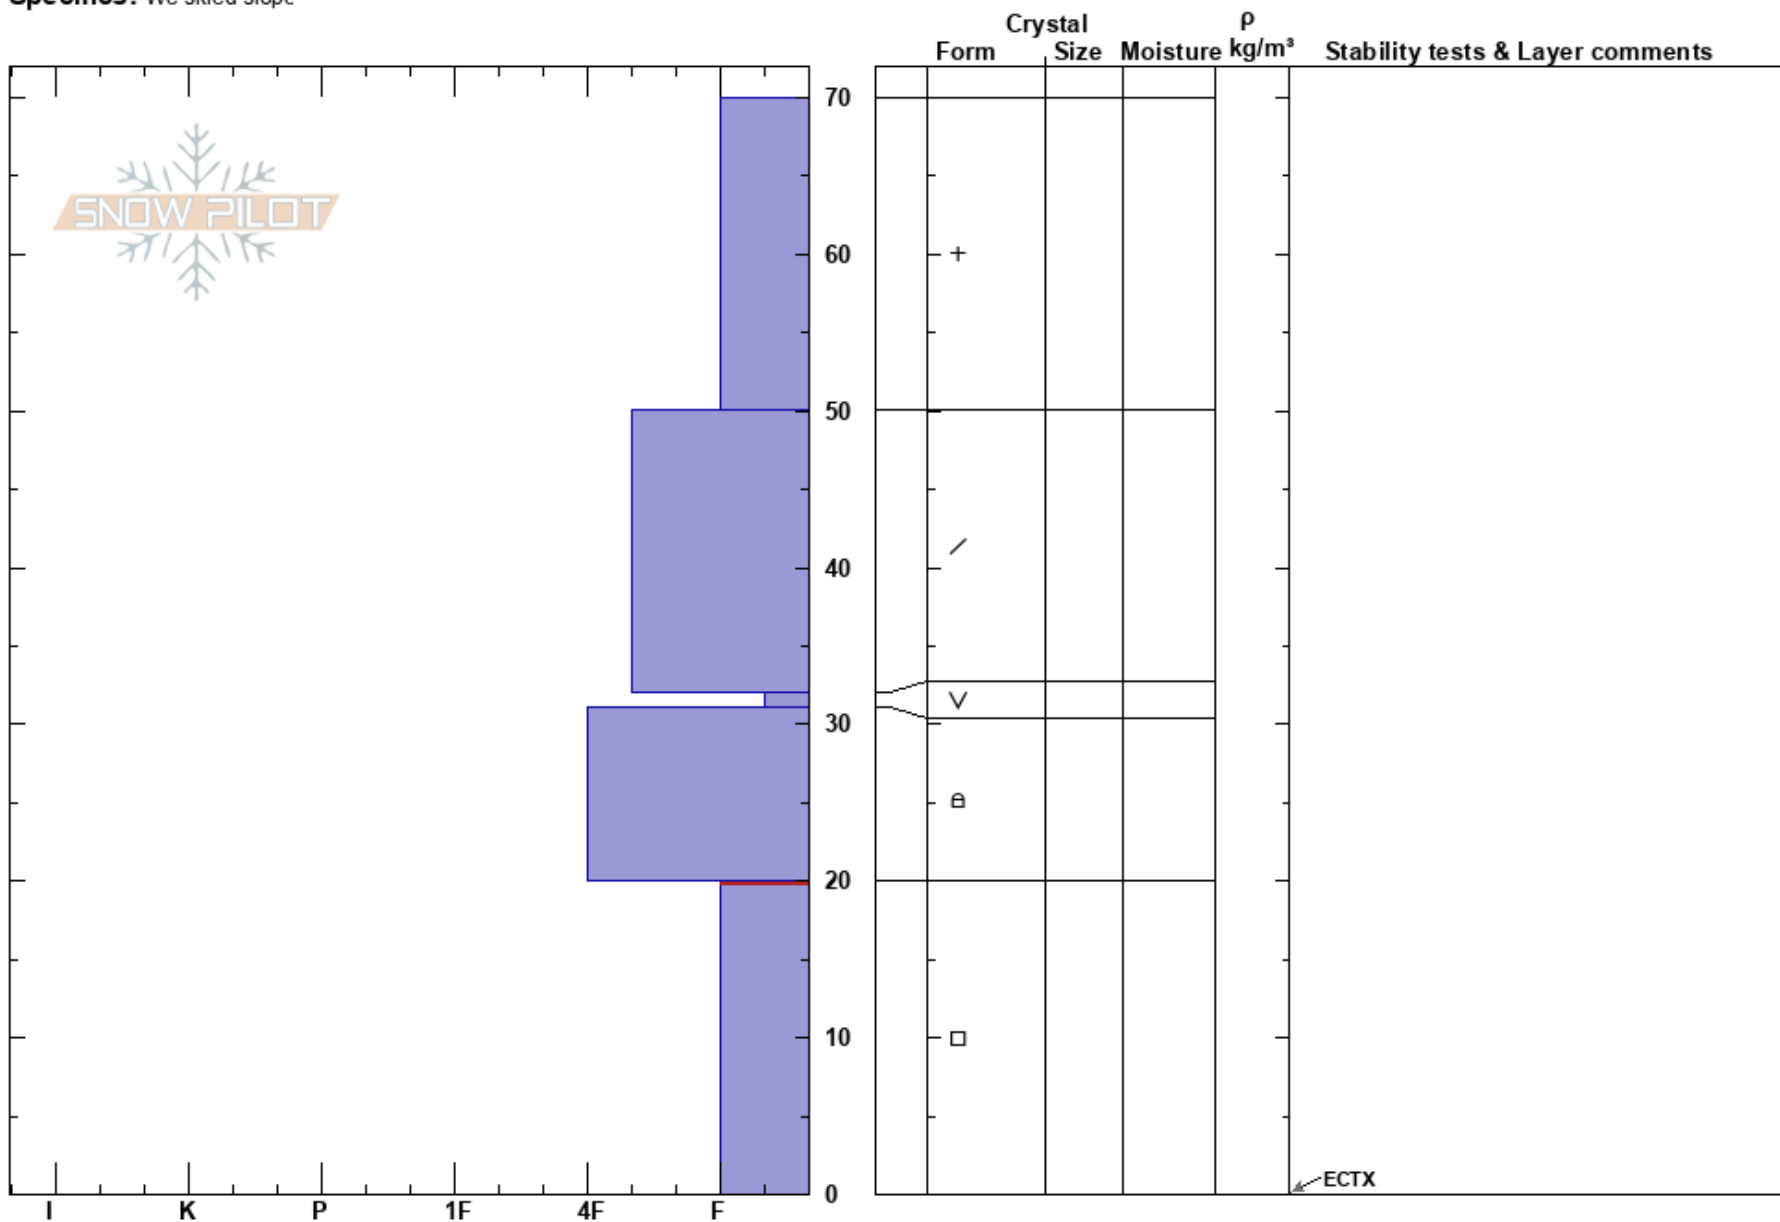

Oliver
Teton Range
WY
Elevation: 8400 ft
Aspect: 30°
Specifics: We skied slope

Gabrielle Antonioli
11/20/2024 - 2:00pm
Co-ord: 43.52216N, -111.05624W
Slope Angle: 29°
Wind Loading:

Stability:
Air Temperature:
Sky Cover: SCT
Precipitation: NO
Wind: Calm

HS:70
PF:70
PS:20
20-0cm: Problematic layer

Notes:

ECTX