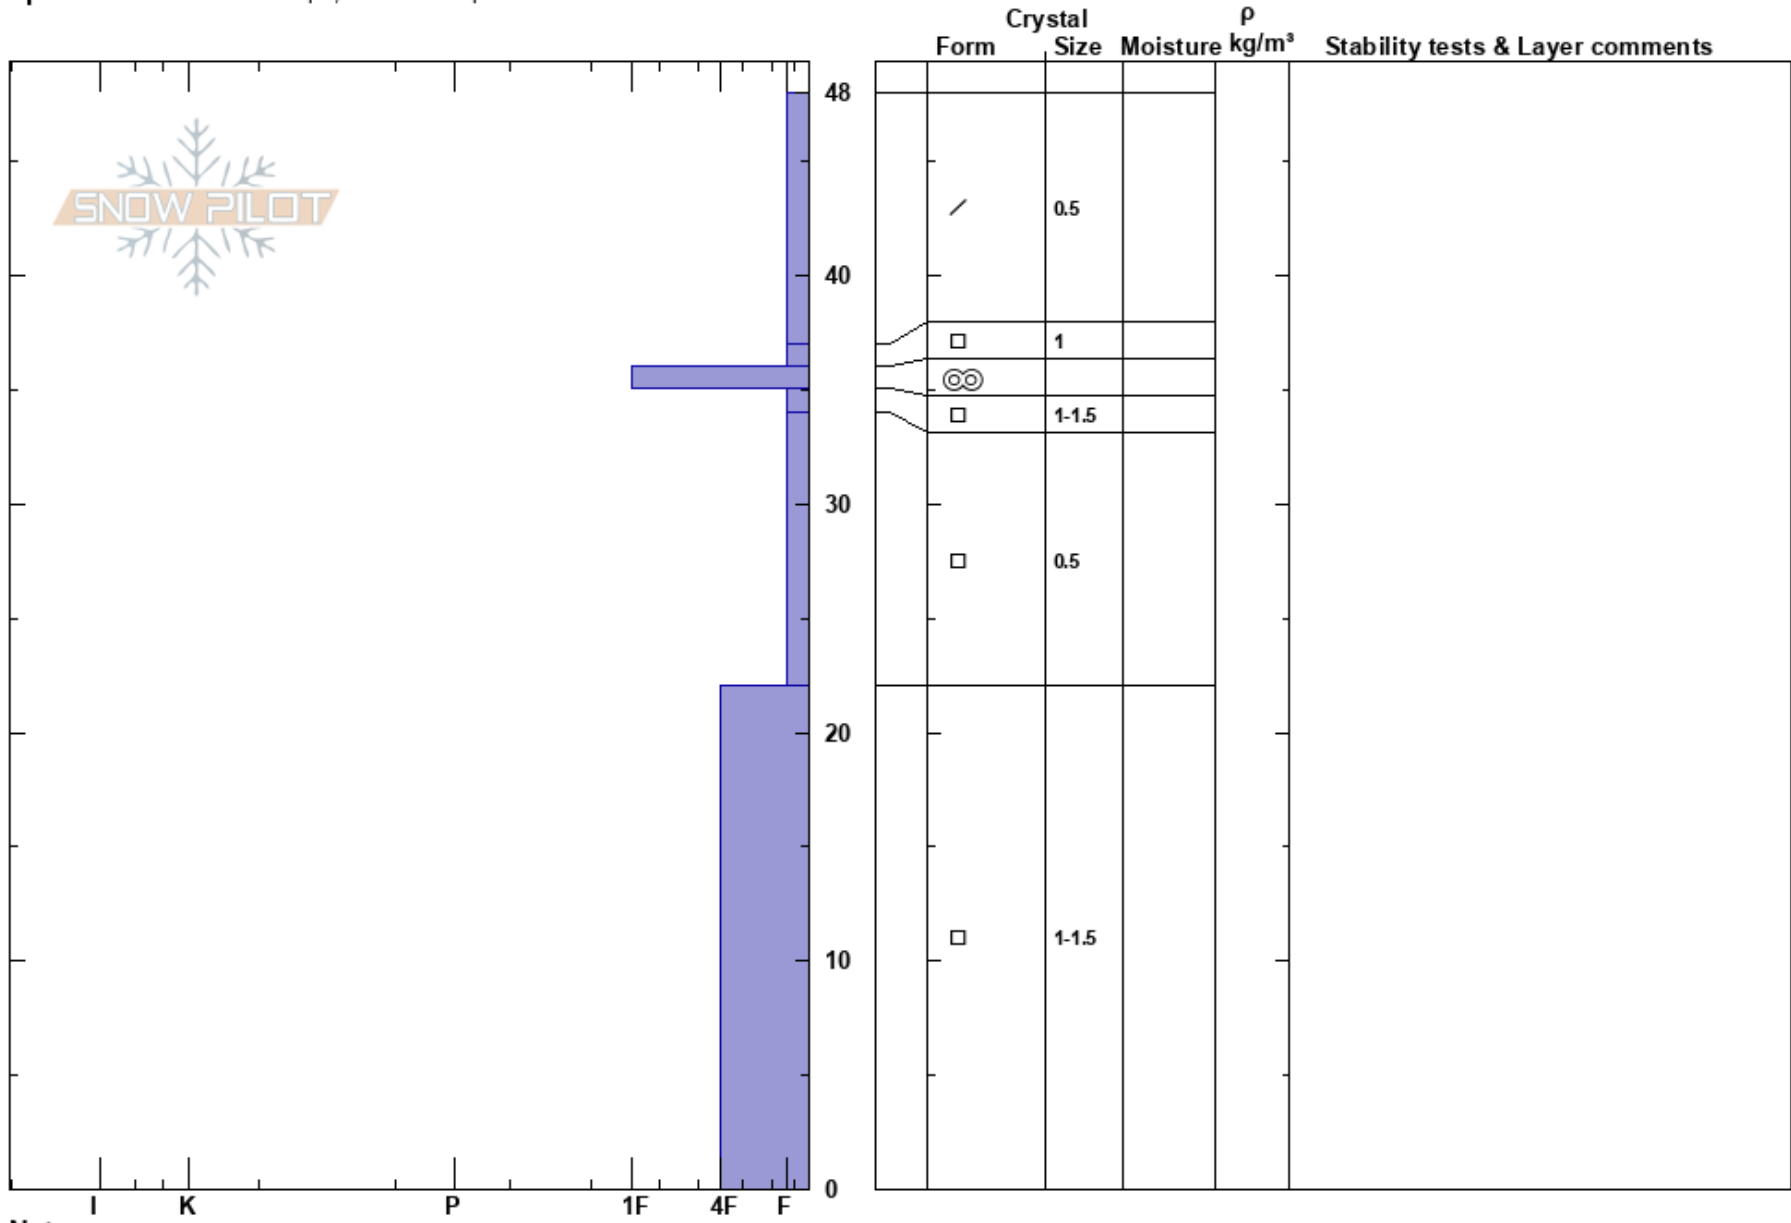

241120 Monarch Pass 1

Sean Tiffany

Sawatch

11/20/2024 - 12:10pm

CO

Co-ord: 38.49287N, -106.32776W

Elevation: 11345 ft

Slope Angle: 34°

Aspect: NE

Wind Loading: no

Specifics: Ski tracks on slope; We skied slope

Stability:

Air Temperature:

Sky Cover: CLR

Precipitation: NO

Wind: NW Light Breeze

HS:48

PF:45

PS:20

Layer Notes:

35-34cm: Problematic layer

Notes: