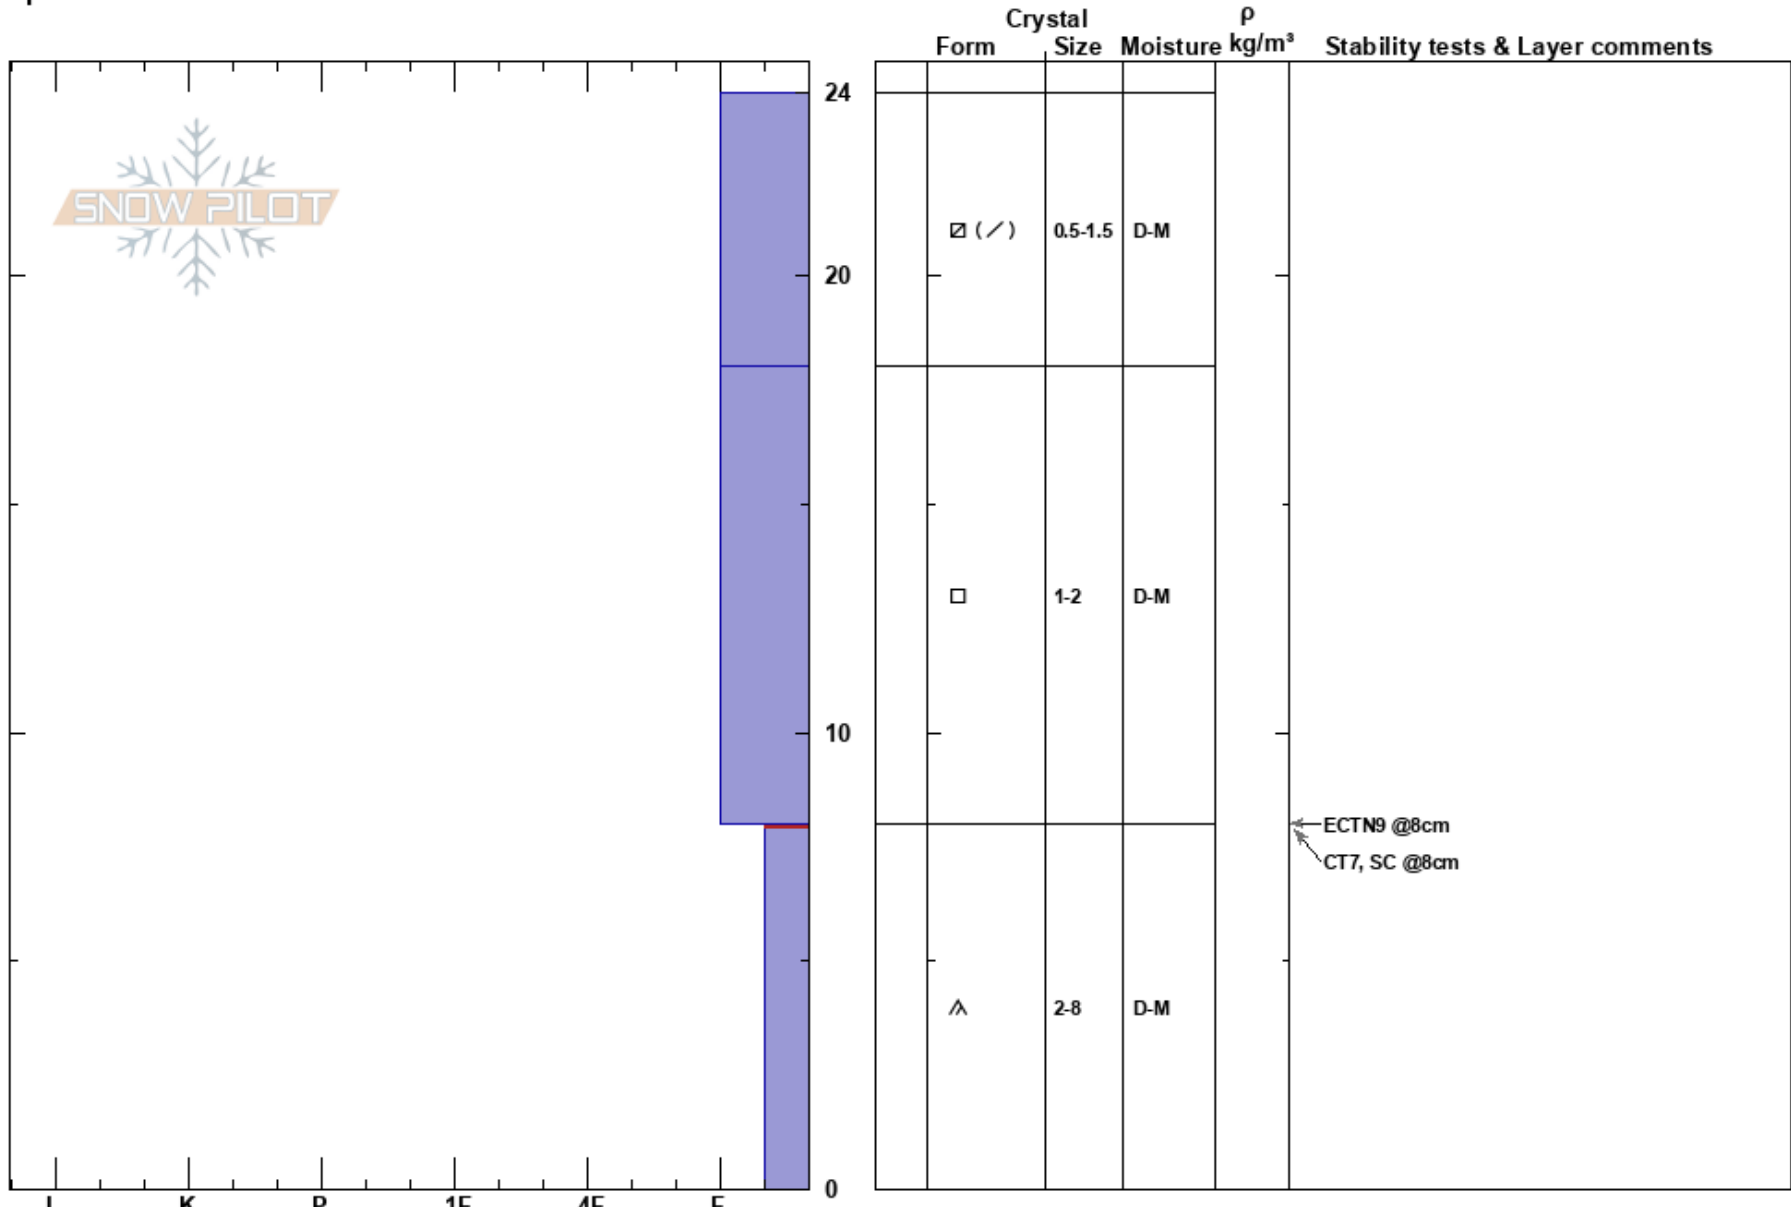

East Ridge Tamarack  
 Mount Rose  
 NV  
 Elevation: 9135 ft  
 Aspect: 28°  
 Specifics:

Steve Reynaud  
 11/20/2024 - 10:30am  
 Co-ord: 39.31253N, -119.90967W  
 Slope Angle: 25°  
 Wind Loading: yes

Stability: Good  
 Air Temperature: HS:24  
 Sky Cover: OVC  
 Precipitation: S-1  
 Wind: SW Gale Force  
 PF:20 8-0cm:Problematic layer

Notes: Snowpit dug in NTL terrain. Shallow and weak snowpack present with a series of storms expected over the next 5-6 days.