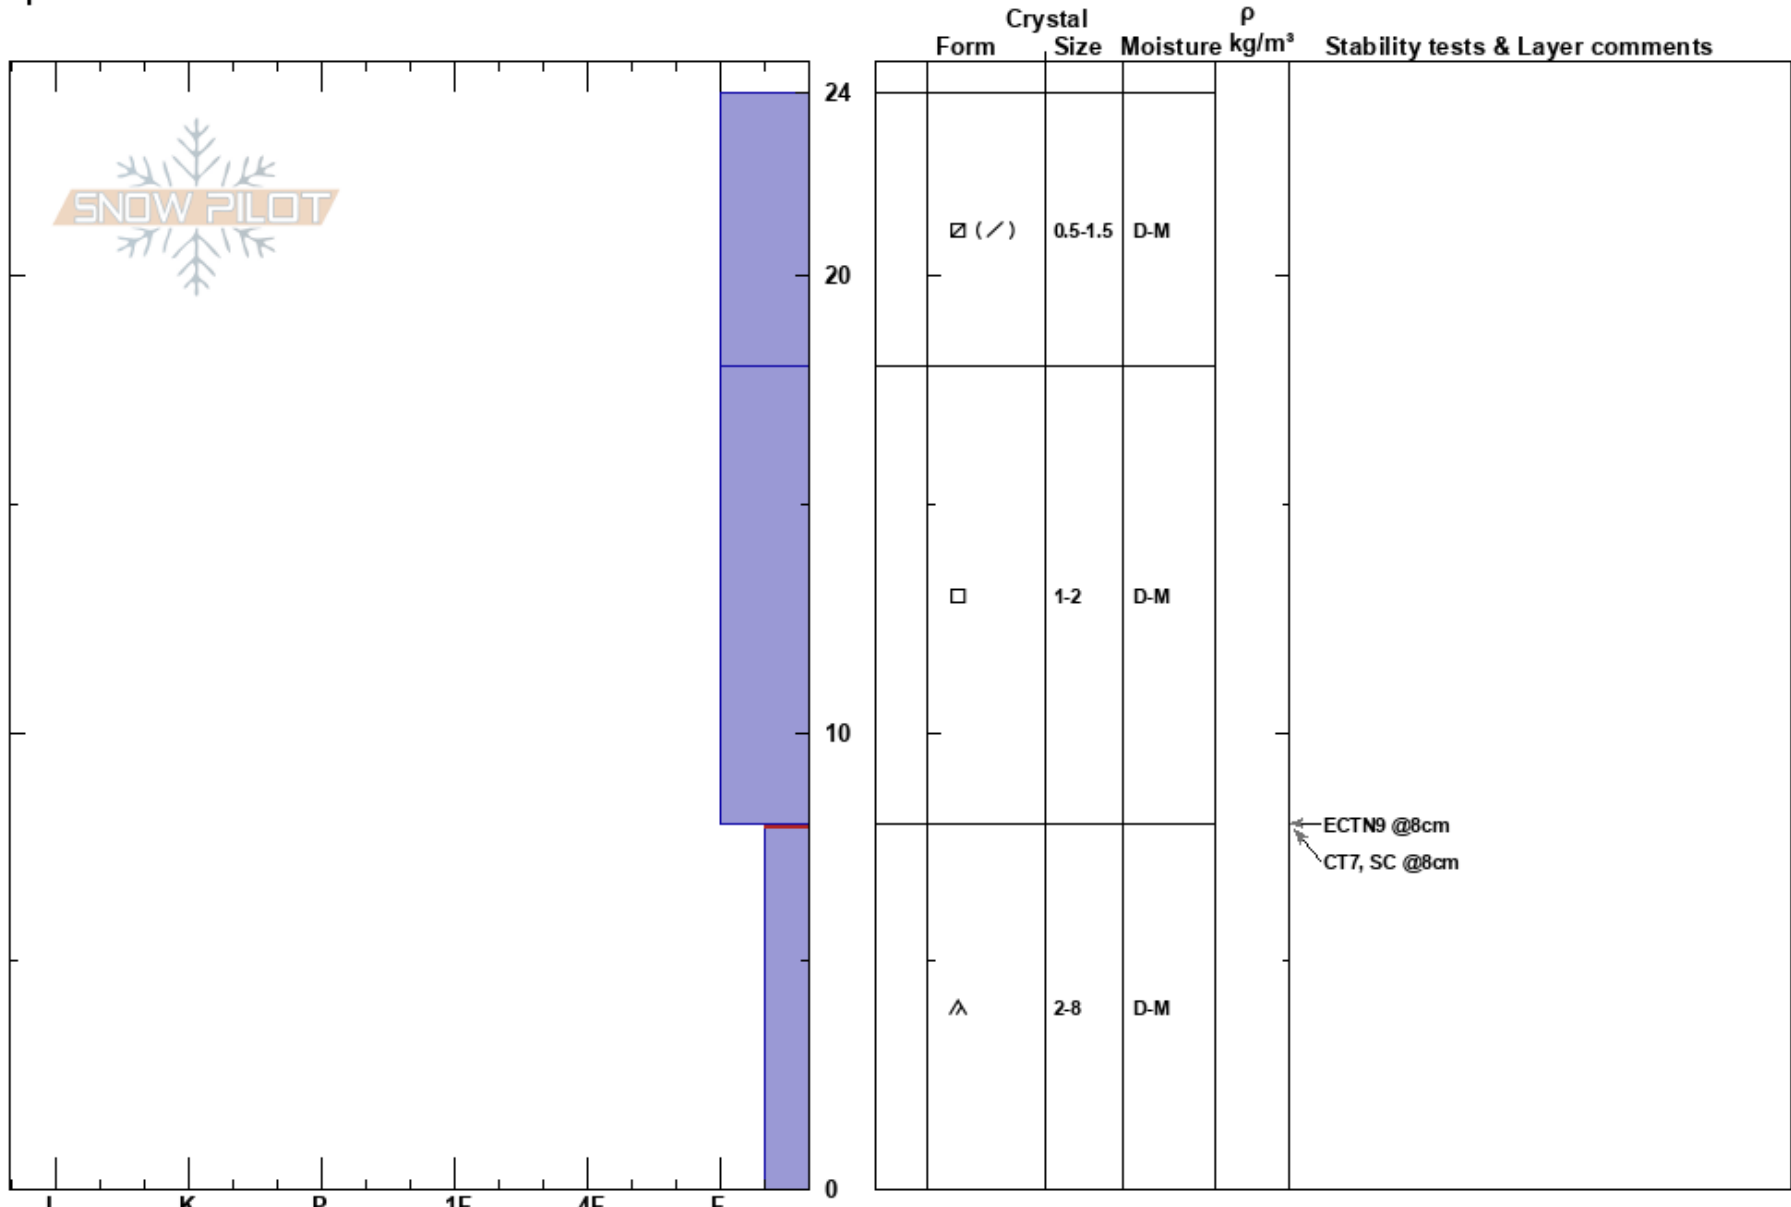

East Ridge Tamarack
 Mount Rose
 NV
 Elevation: 9135 ft
 Aspect: 28°
 Specifics:

Steve Reynaud
 11/20/2024 - 10:30am
 Co-ord: 39.31253N, -119.90967W
 Slope Angle: 25°
 Wind Loading: yes

Stability: Good
 Air Temperature: HS:24
 Sky Cover: OVC
 Precipitation: S-1
 Wind: SW Gale Force
 PF:20 8-0cm:Problematic layer

Notes: Snowpit dug in NTL terrain. Shallow and weak snowpack present with a series of storms expected over the next 5-6 days.