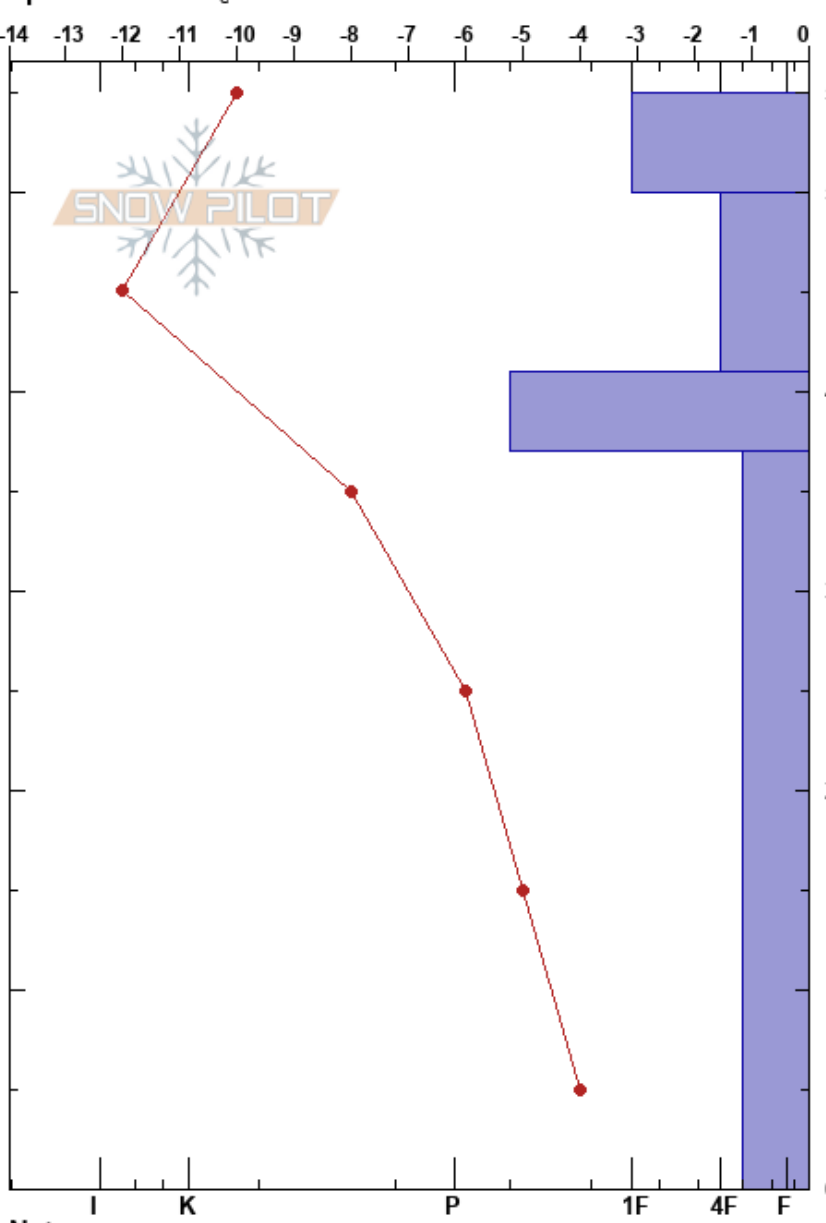

Beyond East Ian Fowler  
 Indian Peaks, Front Rang 11/19/2024 - 10:00am  
 CO  
**Elevation:** 10900 ft  
**Aspect:** E  
**Specifics:** Cracking

**Stability:**  
**Air Temperature:** -15°C  
**Sky Cover:** OVC  
**Precipitation:** S-1  
**Wind:** NW Strong

**HS:**55  
**PF:**50  
**PS:** 10  
 37-0cm: Problematic layer

Form	Crystal		$\rho$ kg/m <sup>3</sup>	Stability tests & Layer comments
	Size	Moisture		
/				
/				
⊙				
□	0.3			←ECTP22 @18cm

Notes: