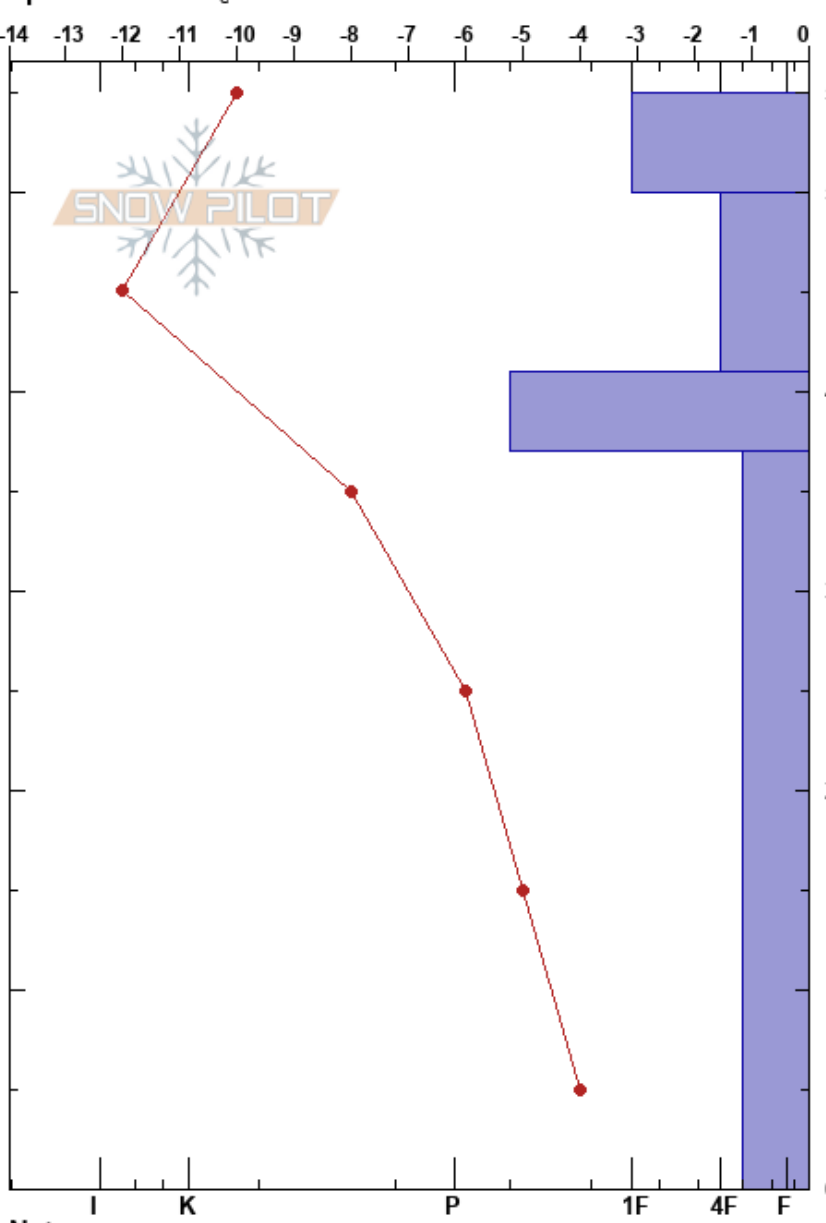

Beyond East Ian Fowler
 Indian Peaks, Front Rang 11/19/2024 - 10:00am
 CO
Elevation: 10900 ft
Aspect: E
Specifics: Cracking

Stability:
Air Temperature: -15°C
Sky Cover: OVC
Precipitation: S-1
Wind: NW Strong

HS:55
PF:50
PS:10
 37-0cm: Problematic layer

Form	Crystal		ρ kg/m ³	Stability tests & Layer comments
	Size	Moisture		
/				
/				
⊙				
□	0.3			←ECTP22 @18cm

Notes: