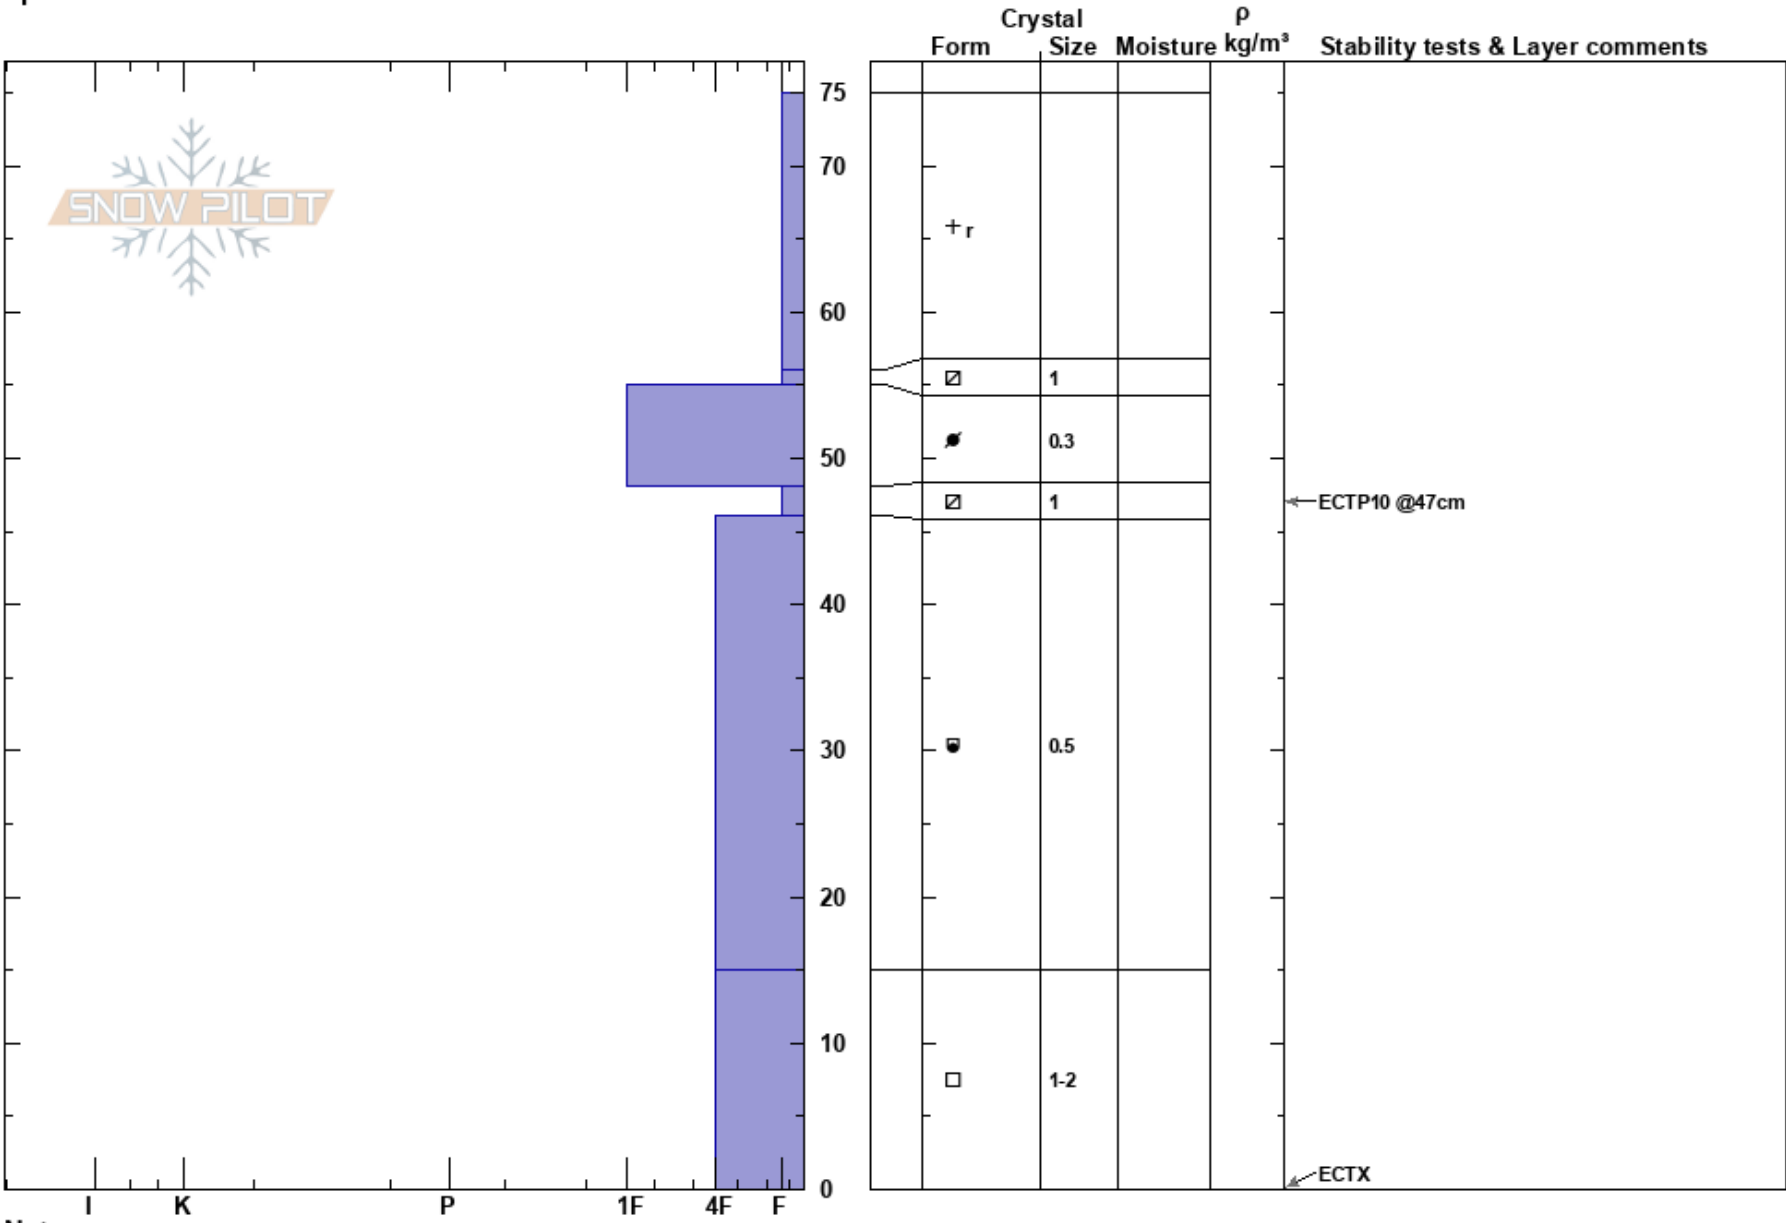

Red Peak
 Gore Range
 CO
 Elevation: 11800 ft
 Aspect: N
 Specifics:

Andrew McWilliams
 11/19/2024 - 3:00pm
 Co-ord: 39.63832N, -106.14883W
 Slope Angle:
 Wind Loading: yes

Stability:
 Air Temperature: -16°C
 Sky Cover: OVC
 Precipitation: S1
 Wind: NW Moderate

HS:75
 PF:60
 PS:15
 48-46cm: Problematic layer

Notes: