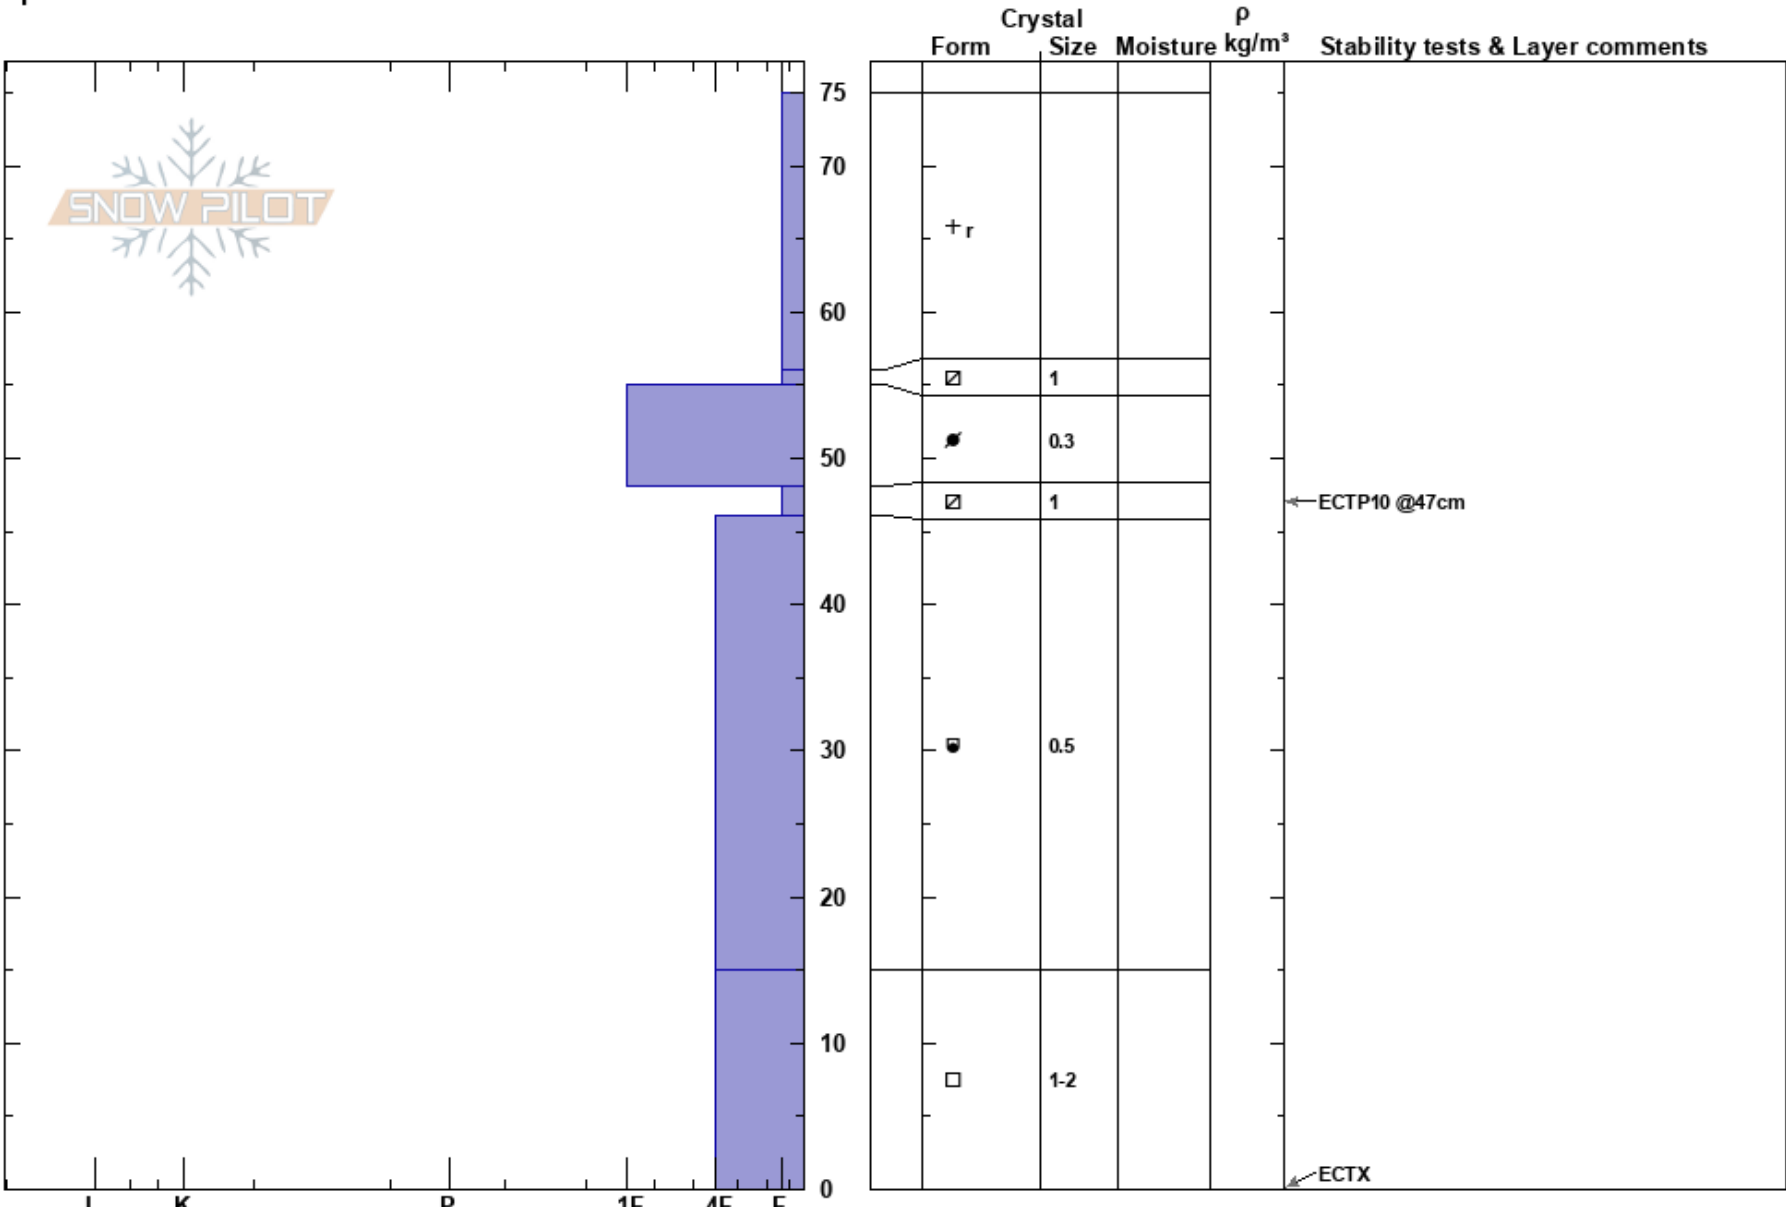

Red Peak
 Gore Range
 CO
 Elevation: 11800 ft
 Aspect: N
 Specifics:

Andrew McWilliams
 11/19/2024 - 3:00pm
 Co-ord: 39.63832N, -106.14883W
 Slope Angle:
 Wind Loading: yes

Stability:
 Air Temperature: -16°C
 Sky Cover: OVC
 Precipitation: S1
 Wind: NW Moderate

HS:75
 PF:60
 PS:15
 48-46cm: Problematic layer

Notes: