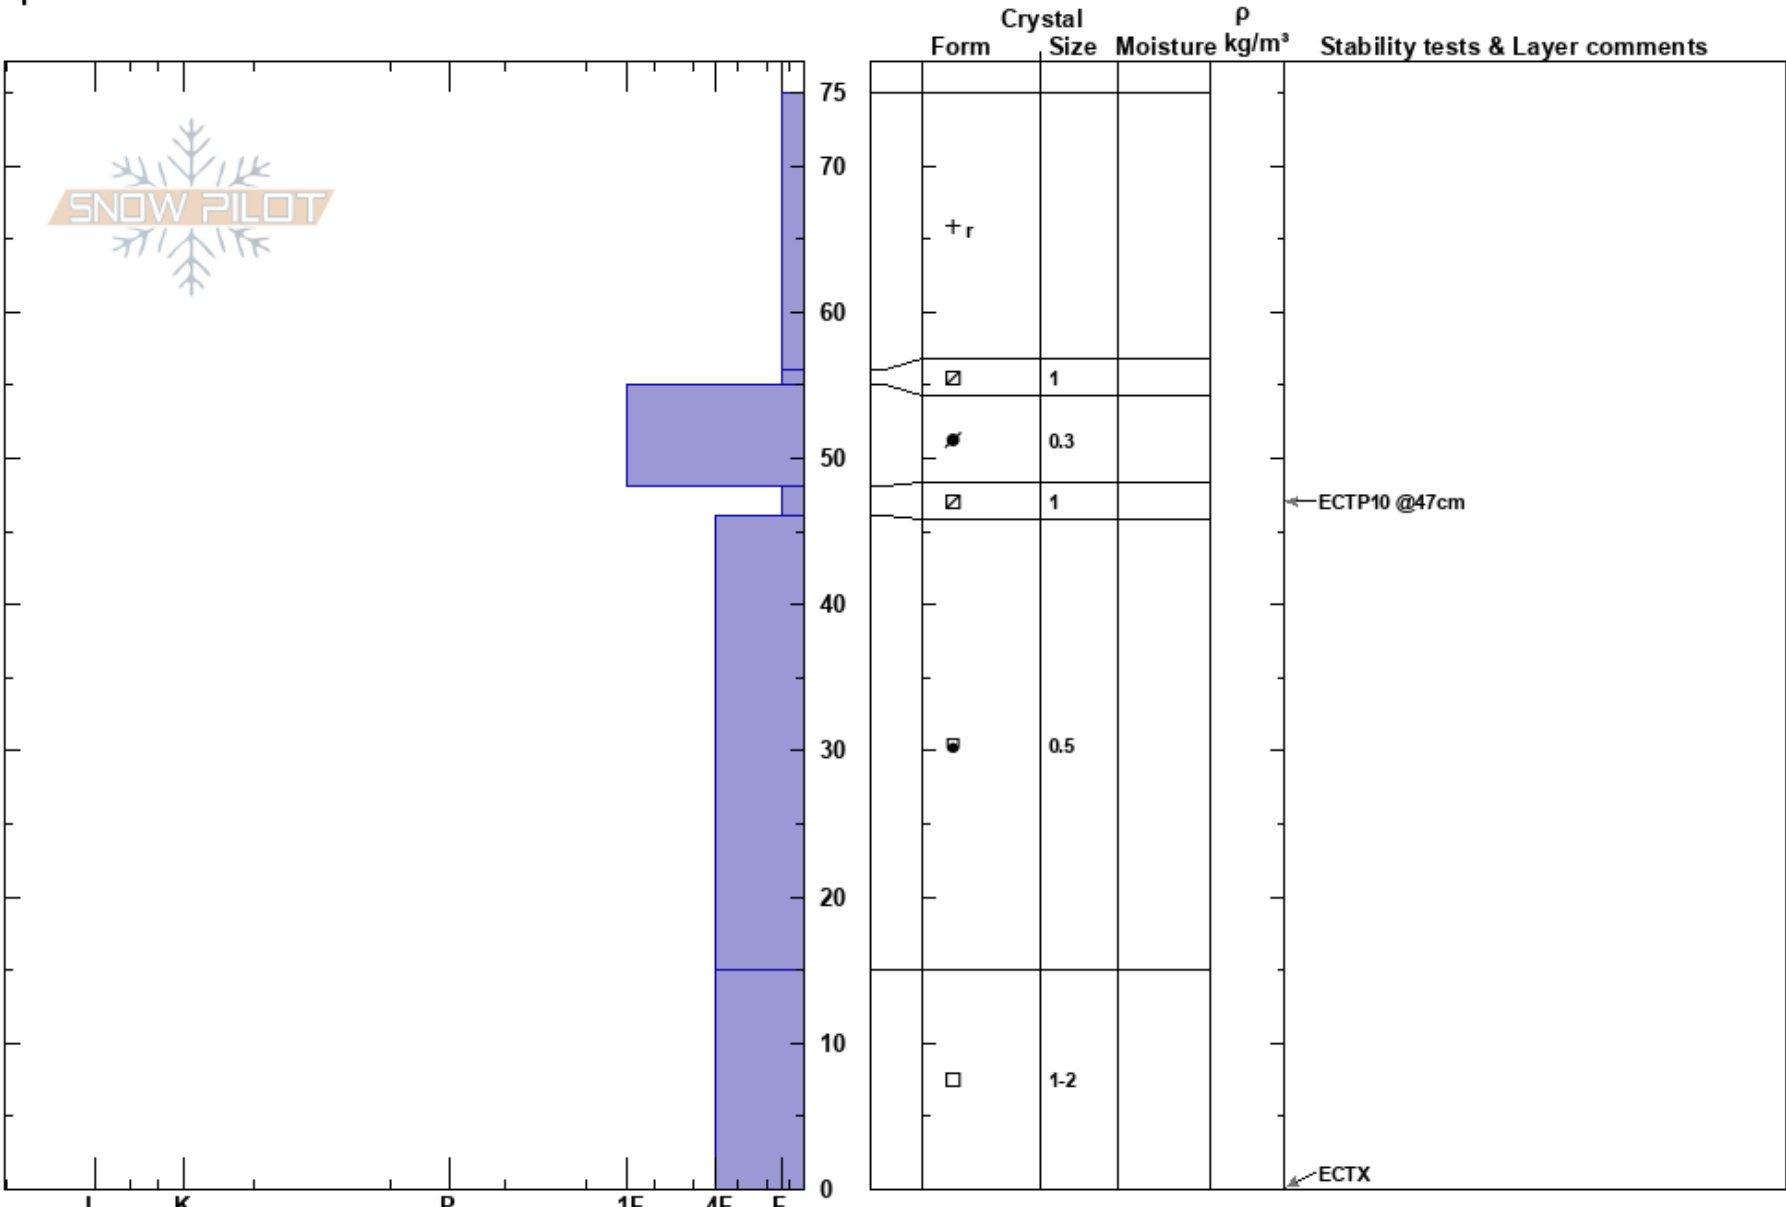

Red Peak  
 Gore Range  
 CO  
 Elevation: 11800 ft  
 Aspect: N  
 Specifics:

Andrew McWilliams  
 11/19/2024 - 3:00pm  
 Co-ord: 39.63832N, -106.14883W  
 Slope Angle:  
 Wind Loading: yes

Stability:  
 Air Temperature: -16°C  
 Sky Cover: OVC  
 Precipitation: S1  
 Wind: NW Moderate  
 HS:75  
 PF:60  
 PS:15  
 48-46cm: Problematic layer