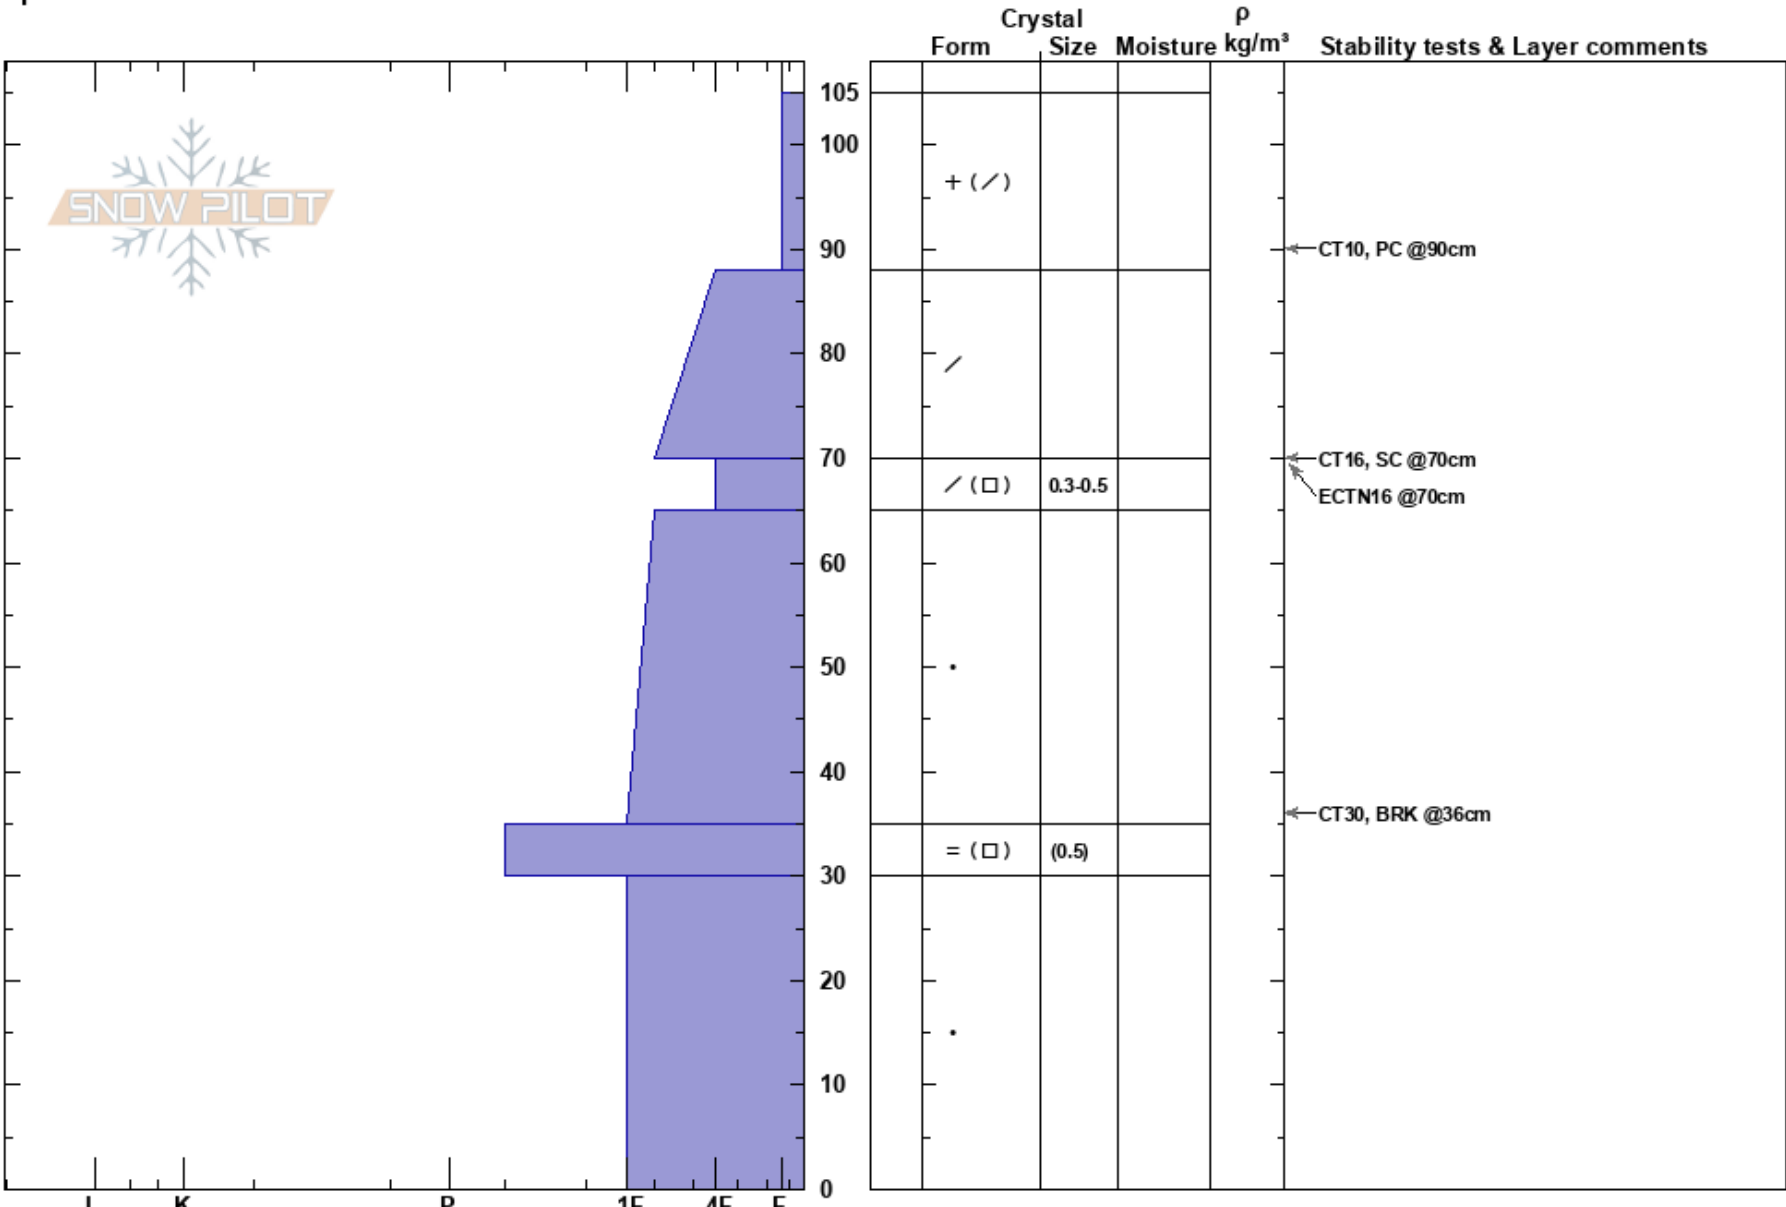

Chicago Peak  
 Cabinet Mountains  
 ID  
 Elevation: 6400 ft  
 Aspect: 90°  
 Specifics:

Chris Bilbrey  
 11/19/2024 - 12:00pm  
 Co-ord: 48.07042N, -115.68785W  
 Slope Angle: 20°  
 Wind Loading: no

Stability: Good  
 Air Temperature:  
 Sky Cover: SCT  
 Precipitation: NO  
 Wind: Light Breeze

HS:105  
 Layer Notes:  
 70-65cm: Problematic layer

Notes: