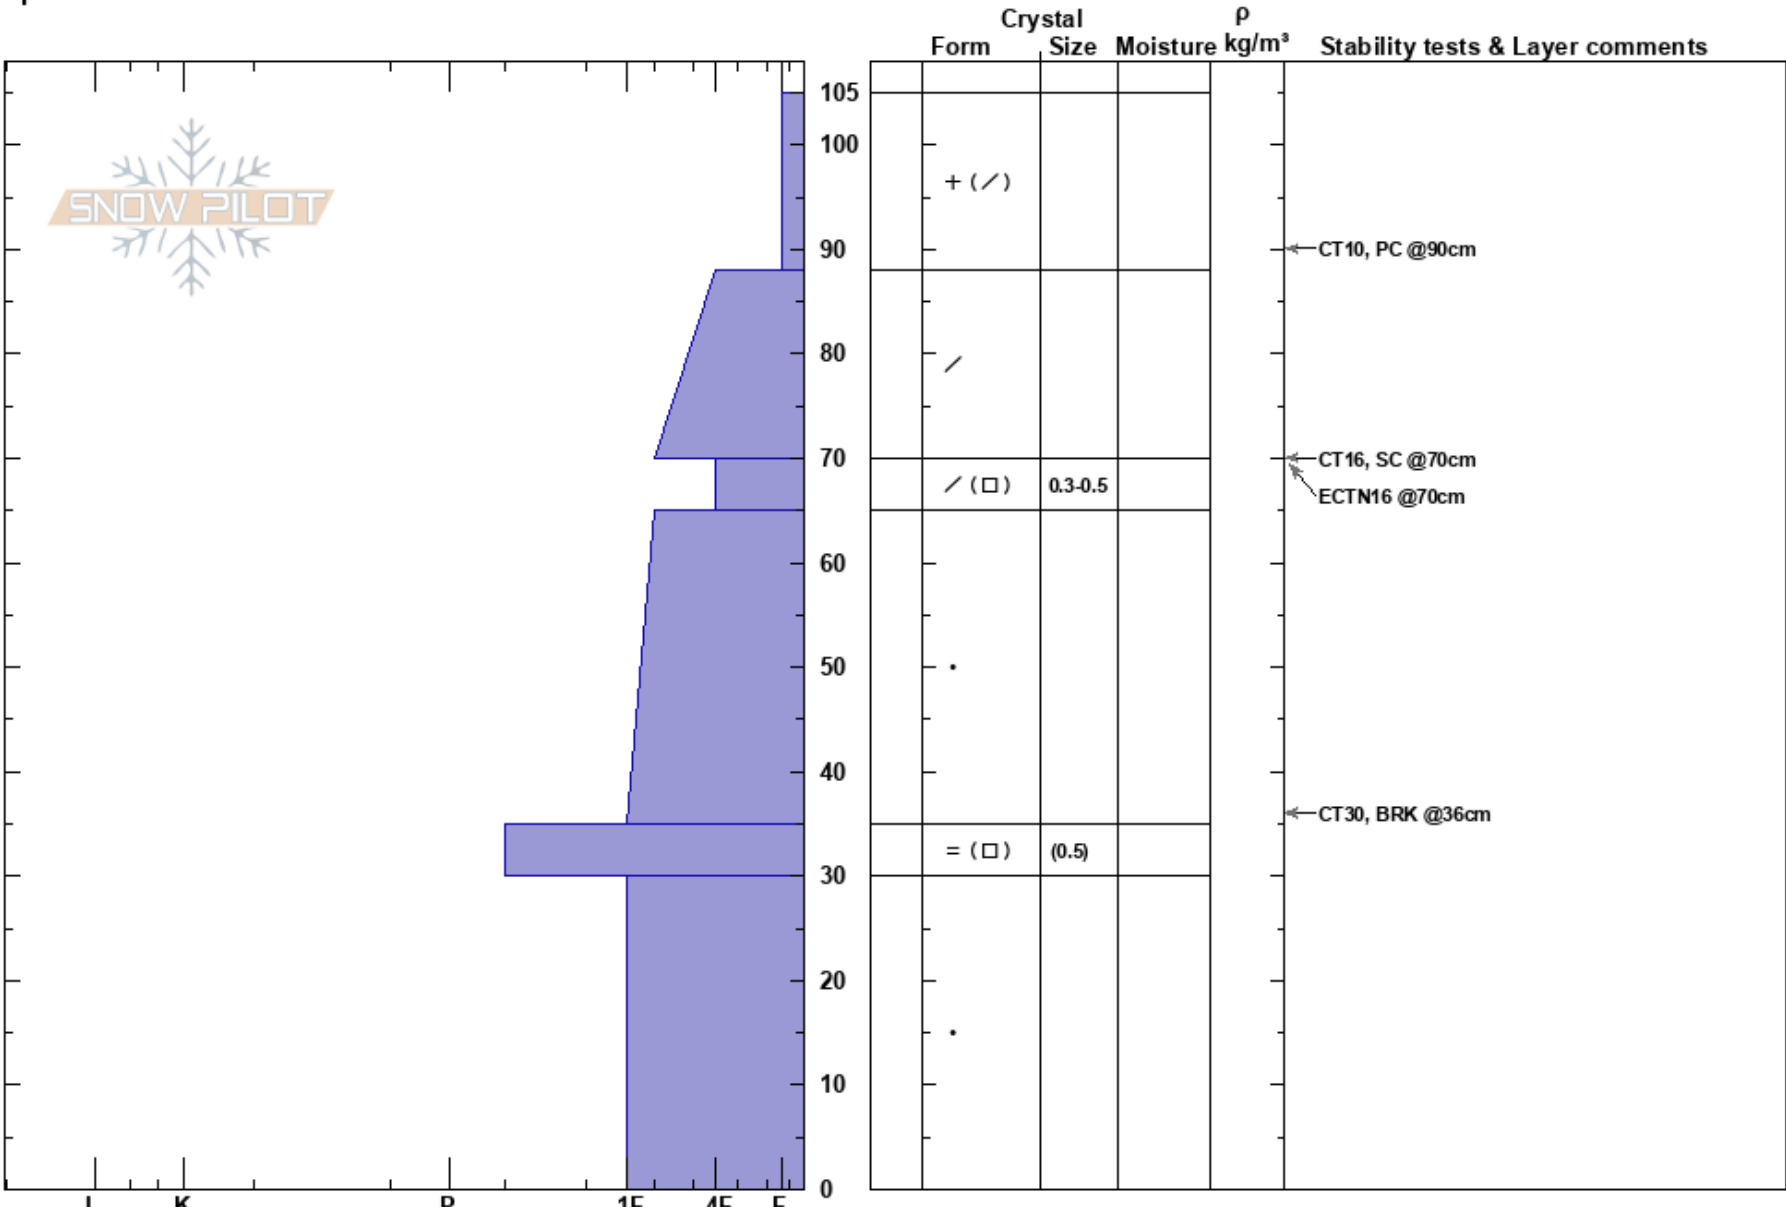

Chicago Peak
 Cabinet Mountains
 ID
 Elevation: 6400 ft
 Aspect: 90°
 Specifics:

Chris Bilbrey
 11/19/2024 - 12:00pm
 Co-ord: 48.07042N, -115.68785W
 Slope Angle: 20°
 Wind Loading: no

Stability: Good
 Air Temperature:
 Sky Cover: SCT
 Precipitation: NO
 Wind: Light Breeze

HS:105
 70-65cm:Problematic layer

Notes: I K P 1F 4F F