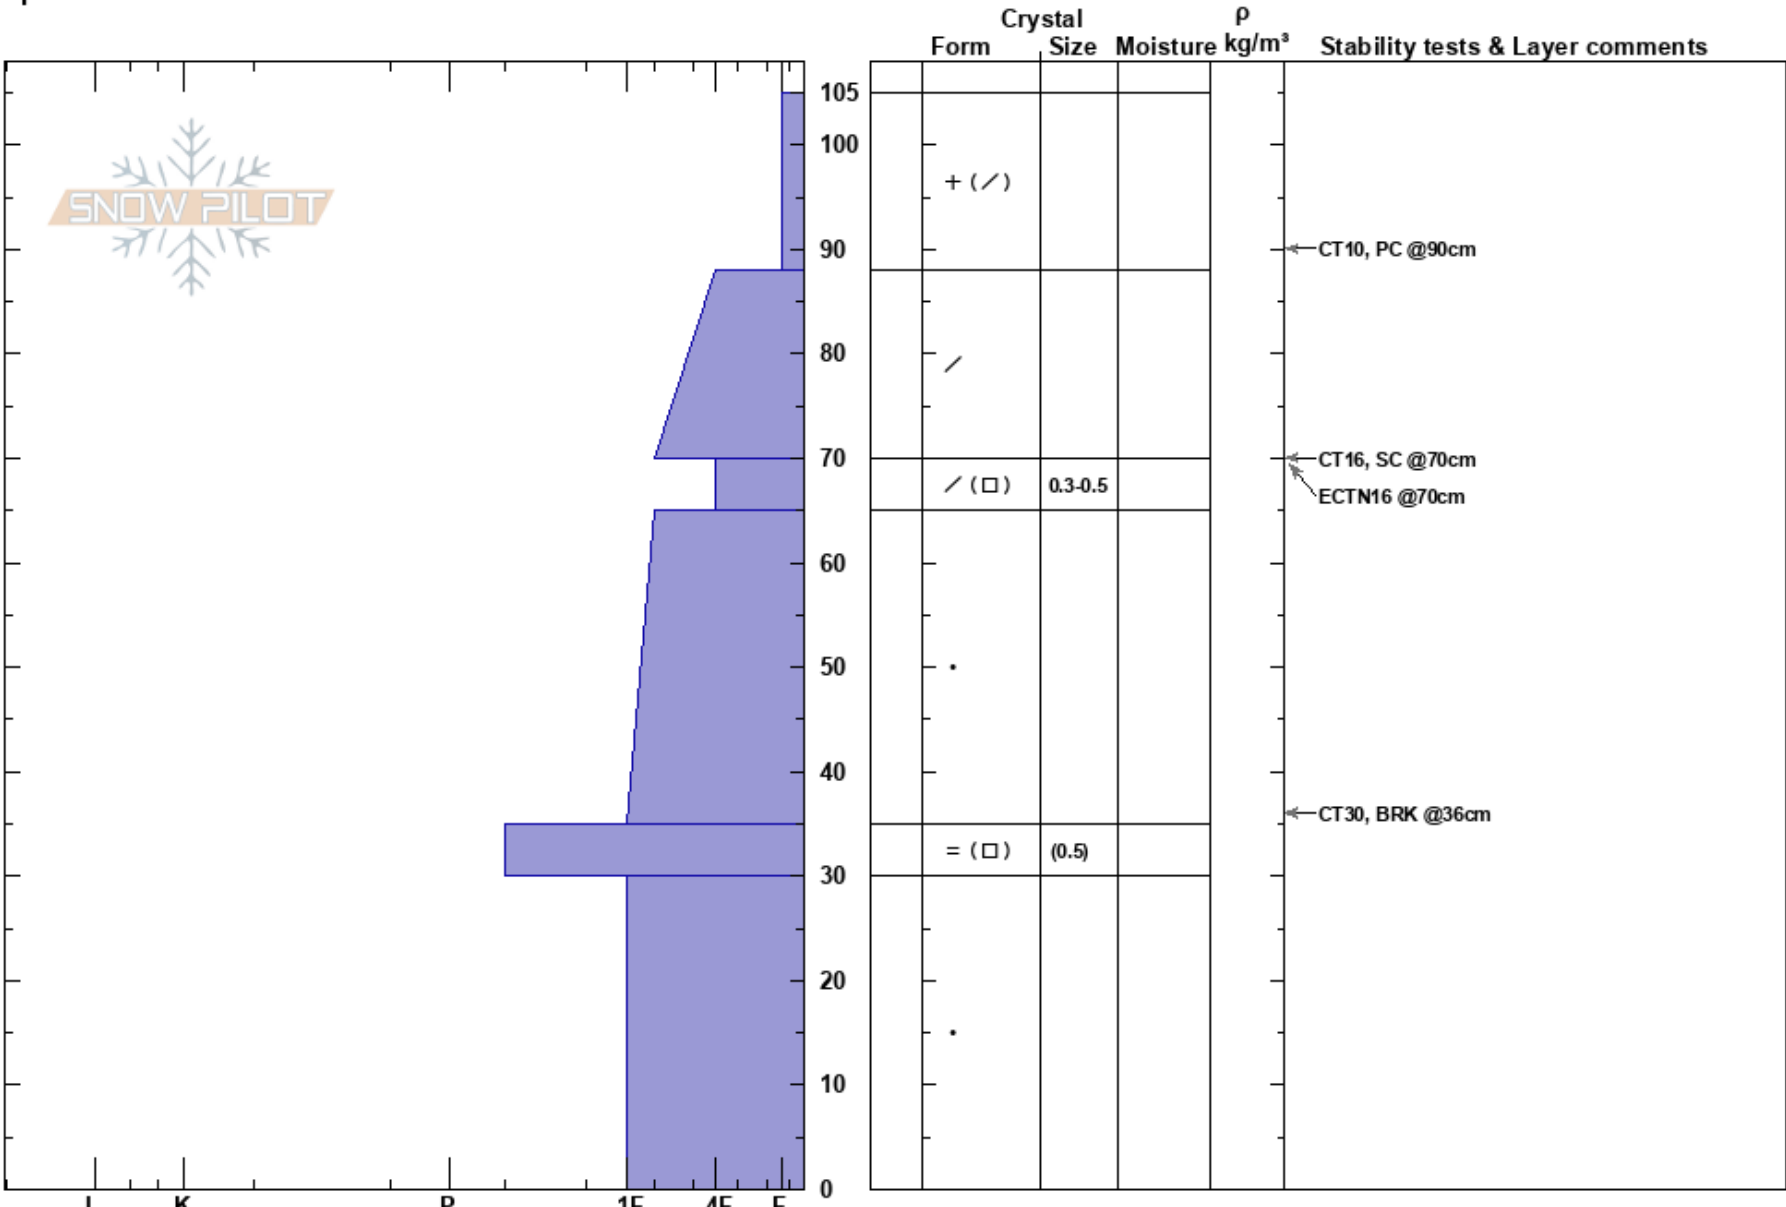

Chicago Peak
 Cabinet Mountains
 ID
 Elevation: 6400 ft
 Aspect: 90°
 Specifics:

Chris Bilbrey
 11/19/2024 - 12:00pm
 Co-ord: 48.07042N, -115.68785W
 Slope Angle: 20°
 Wind Loading: no

Stability: Good
 Air Temperature:
 Sky Cover: SCT
 Precipitation: NO
 Wind: Light Breeze

HS:105
 Layer Notes:
 70-65cm: Problematic layer

Notes: