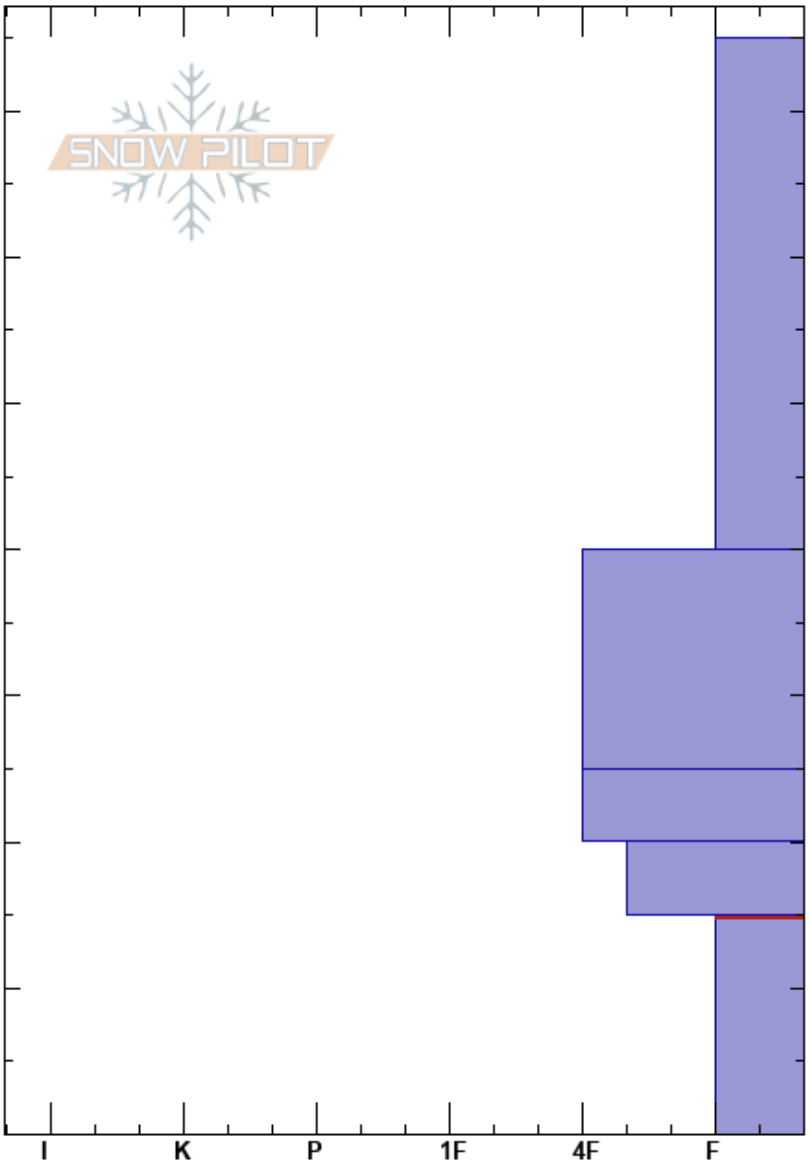

Mary's Nipple
 Teton Range
 WY
 Elevation: 9600 ft
 Aspect: 360°
 Specifics: Collapsing, localized; Cracking

Gabrielle Antonioli
 11/19/2024 - 2:00pm
 Co-ord: 43.77874N, -110.90051W
 Slope Angle: 30°
 Wind Loading: no

Stability:
 Air Temperature:
 Sky Cover: BKN
 Precipitation: NO
 Wind: W Calm

HS:75
 PF:70
 PS:35
 15-0cm: Problematic layer

Crystal Form	Crystal Size	Moisture	ρ kg/m ³	Stability tests & Layer comments
				← ECTN3 @65cm
+				
				← ECTN7 @40cm
/				
.	0.1-0.3			
/				← ECTP17 @15cm
□	2-4			