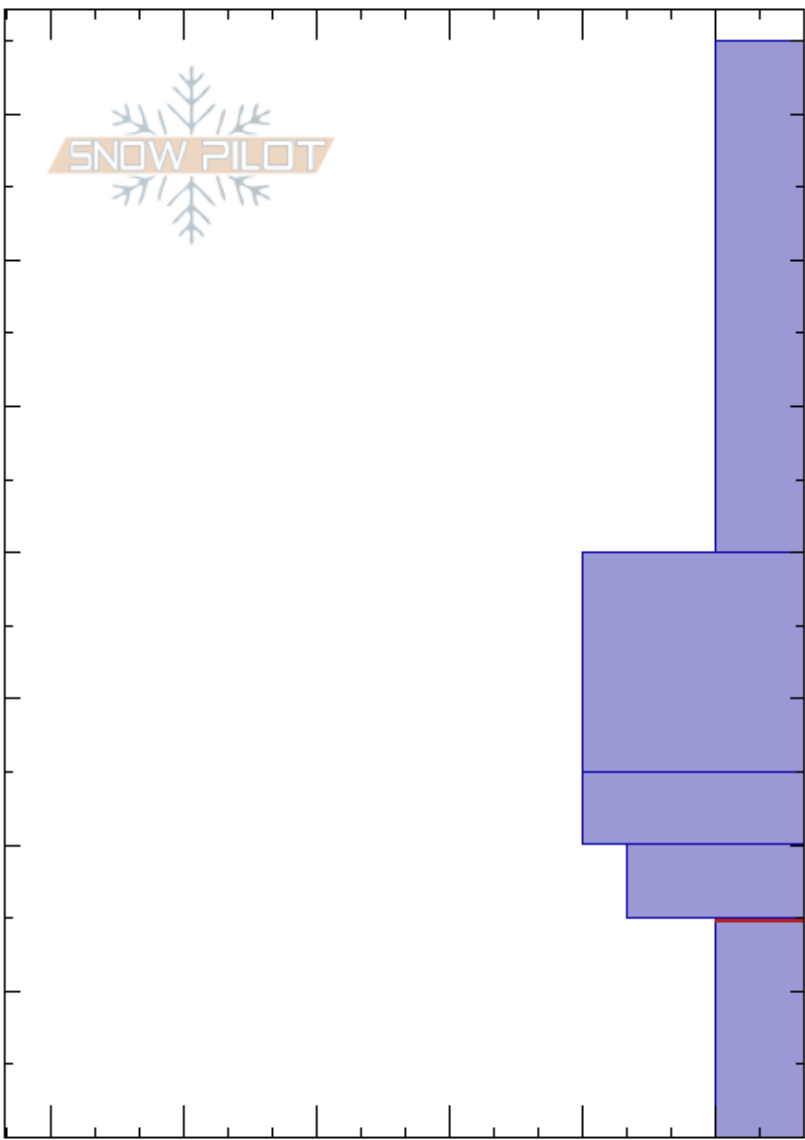

Mary's Nipple
 Teton Range
 WY
 Elevation: 9600 ft
 Aspect: 360°
 Specifics: Collapsing, localized; Cracking

Gabrielle Antonioli
 11/19/2024 - 2:00pm
 Co-ord: 43.77874N, -110.90051W
 Slope Angle: 30°
 Wind Loading: no

Stability:
 Air Temperature:
 Sky Cover: BKN
 Precipitation: NO
 Wind: W Calm

HS:75
 PF:70
 PS:35
 15-0cm: Problematic layer

Crystal Form	Crystal Size	Moisture	ρ kg/m ³	Stability tests & Layer comments
				← ECTN3 @65cm
+				
				← ECTN7 @40cm
/				
.	0.1-0.3			
/				← ECTP17 @15cm
□	2-4			