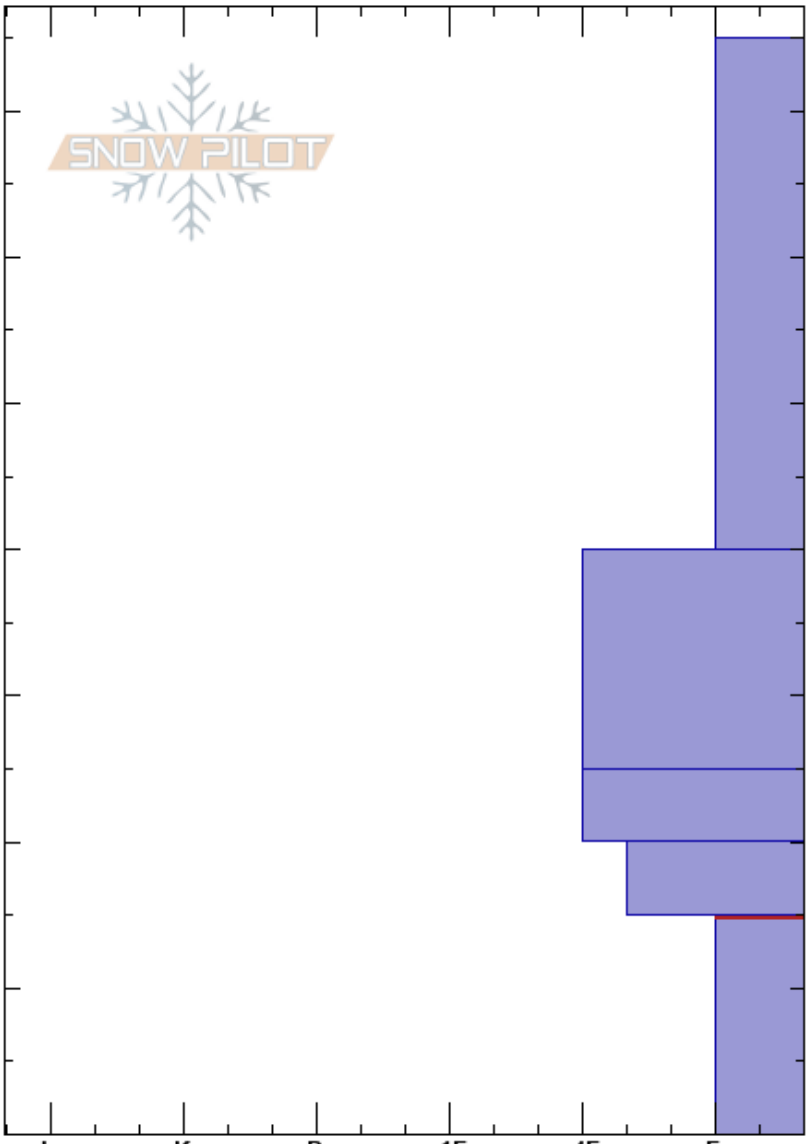

Mary's Nipple
 Teton Range
 WY
 Elevation: 9600 ft
 Aspect: 360°
 Specifics: Collapsing, localized; Cracking

Gabrielle Antonioli
 11/19/2024 - 2:00pm
 Co-ord: 43.77874N, -110.90051W
 Slope Angle: 30°
 Wind Loading: no

Stability:
 Air Temperature:
 Sky Cover: BKN
 Precipitation: NO
 Wind: W Calm

HS:75
 PF:70
 PS:35
 15-0cm: Problematic layer

Crystal Form	Crystal Size	Moisture	ρ kg/m ³	Stability tests & Layer comments
				← ECTN3 @65cm
+				
				← ECTN7 @40cm
/				
.	0.1-0.3			
/				← ECTP17 @15cm
□	2-4			