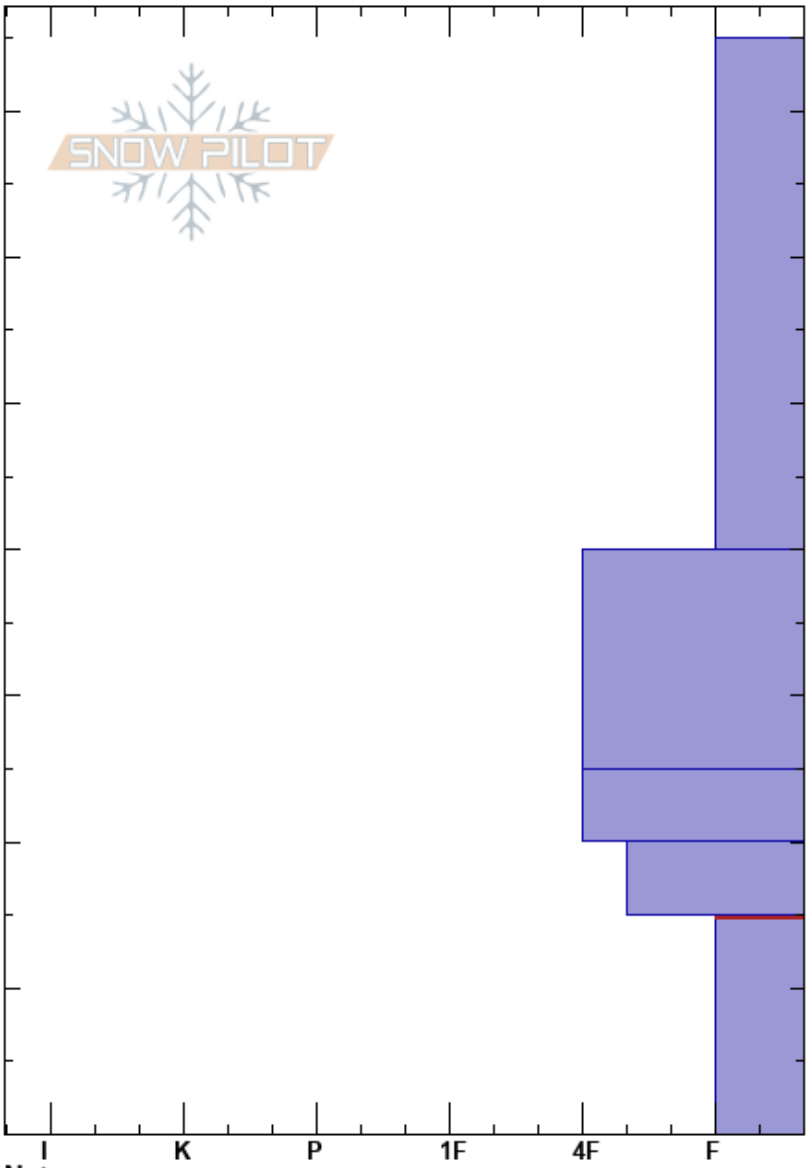

Mary's Nipple
 Teton Range
 WY
 Elevation: 9600 ft
 Aspect: 360°
 Specifics: Collapsing, localized; Cracking

Gabrielle Antonioli
 11/19/2024 - 2:00pm
 Co-ord: 43.77874N, -110.90051W
 Slope Angle: 30°
 Wind Loading: no

Stability:
 Air Temperature:
 Sky Cover: BKN
 Precipitation: NO
 Wind: W Calm

HS:75
 PF:70
 PS:35
 15-0cm: Problematic layer

Crystal Form	Crystal Size	Moisture	ρ kg/m ³	Stability tests & Layer comments
				← ECTN3 @65cm
+				
				← ECTN7 @40cm
/				
.	0.1-0.3			
/				← ECTP17 @15cm
□	2-4			